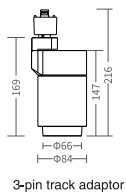

DETAILS

Eye comfortable design

Very reliable joint

Cat outline

DIMENSION

- EN-TLO020-11
- EN-TLO025-11
- EN-TLO030-11

3-pin track adaptor

4-pin track adaptor