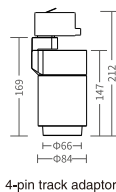

DETAILS

Eye comfortable design

Very reliable joint

Cat outline

DIMENSION

- EN-TLO020-11
- EN-TLO025-11
- EN-TLO030-11

3-pin track adaptor

4-pin track adaptor

LIGHT DISTRIBUTION

PACKAGE

Model	EN-TLO020-11 EN-TLO025-11 EN-TLO030-11
PCS/ Carton	15
Inner Box size(cm)	11.5*11.0*26.2
Carton size(cm)	56.5*36*28.5
Net weight(kg)	13.2
Gross weight(kg)	15.6

INSTALLATION