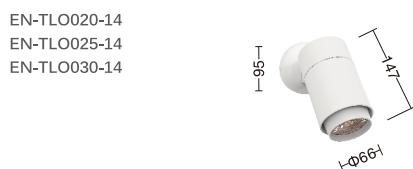

LIGHT DISTRIBUTION

PACKAGE

Model	EN-TLO020-11 EN-TLO025-11 EN-TLO030-11
PCS/ Carton	15
Inner Box size(cm)	11.5*11.0*26.2
Carton size(cm)	56.5*36*28.5
Net weight(kg)	13.2
Gross weight(kg)	15.6

INSTALLATION

On Track

Surface-mounted

Suspending

Wall-mounted

OVEGA FAMILY

UNLIMITED POSSIBILITIES with OVEGA family. Seven versions in excellent modular combination concept with similar appearances but different light solutions entitle OVEGA family will fit smoothly into any retails, museums and galleries environment.

In versions with different light solutions, OVEGA covers high performance accent lighting with very narrow beam 6°, different interchangeable beam lens & different optical accessories, flood lighting of exhibits, beam angle adjusting from narrow to wide, wall washing and projection.

Except versatile light solutions, OVEGA is also a complete family with different installation methods(track-mounted, pendant, surface-mounted and wall-mounted). So, if you have an environment where ask for different light solutions & different installation methods, OVEGA family will be a great choice to get an unified impression.