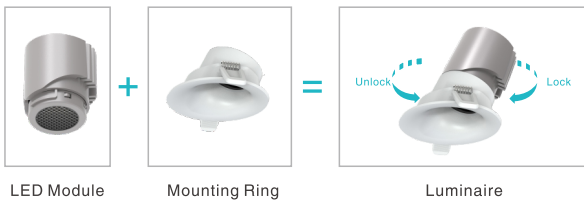

MODULAR DESIGN

DIMENSION

ANTI-GLARE ACCESSORY

PACKAGE

Model	EM060-EF65RF01
PCS/Carton	27
Inner Box size(cm)	11.5*9.5*13
Carton size(cm)	40.5*36*30.5
Net weight(kg)	0.43
Gross weight(kg)	16.5
Model	EM060-EF65SF01
PCS/Carton	27
Inner Box size(cm)	11.5*9.5*13
Carton size(cm)	40.5*36*30.5
Net weight(kg)	0.42
Gross weight(kg)	16.3

DESCRIPTION

ELLA-Wall washer series , can wash the wall thanks to it's asymmetric light distribution. Super modular design with round as well as square, honeycomb filter can be added to provide maximum visual comfort.

FEATURES

- Elegant & compact in its style, versatile in its using.
- Asymmetric light distribution.
- Super modular design, replacing LED module, mounting ring, beam lens and anti-glare accessories without any needs for tools.
- IP20 is standard, IP44 is optional.

SPECIFICATION

INPUT VOLTAGE 220-240V / 100-120V / 100-277V AC, 50-60Hz
 DIMMABLE On-off, Phase dim, 1-10V, DALI
 BEAM ANGLE 15°,24°,38°,55°
 HOUSING COLOR Black
 OPERATING TEMPERATURE RANGE -20~+40°C

MODEL NUMBER	POWER	COLOR TEMP	LUMINOUS FLUX(Lm) CRI80+	LUMINOUS FLUX(Lm)±5% CRI90+	BEAM ANGLE
EM060-EF65RF01	9W	2700K 3000K	898 lm 978 lm	705 lm 768 lm	38°
EM060-EF65SF01	9W	2700K 3000K	908 lm 990 lm	713 lm 777 lm	24°
EM060-EF65RF01	13W	2700K 3000K	1018 lm 1110 lm	799 lm 871 lm	38°
EM060-EF65SF01	13W	2700K 3000K	1029 lm 1121 lm	808 lm 880 lm	24°