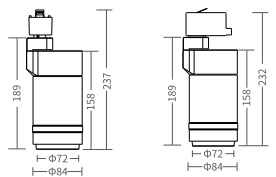

DETAILS

High Lumen efficiency >90lm/W Very reliable joint Variety optical accessories for choice

DIMENSION

EN-TLO010-31
EN-TLO015-31

3-pin track adaptor 4-pin track adaptor

EN-TLO020-31
EN-TLO025-31
EN-TLO030-31

3-pin track adaptor 4-pin track adaptor

OPTICAL ACCESSORIES

Accessories

DESCRIPTION

OVEGA(EN-TLO series, Zoomable version) is a stylish and compact LED track light that will fit smoothly into any museum, gallery and retail environments. Featuring an adjustable beam mechanism designed to provide endless beam options from a 25° narrow to a 60° wide flood distribution. The head can be adjusted precisely 360°+ horizontal(rotation) and 90° vertical without dead angle. The light, as a result, is emitted exactly where you need it. The integrated driver gives clean feeling and the ceiling will not be cluttered with drivers aimed in different directions.

FEATURES

- Stylish and compact design with integrated driver.
- Excellent modular combination concept: integrated driver+ different fixture bases, DIY to get different lighting solutions and easy for maintenance.
- Beam angle adjustable mechanism provides endless beam options from a narrow to wide flood distribution by simply rotate the rubber ring.
- Light efficiency is up to 90lm/W.
- Privately-designed joints can hold the track head at any positions without malfunctions.
- 360°+ rotation without dead angle and 90°vertical aiming.
- Use OVEGA family to get an unified impression in one environment.