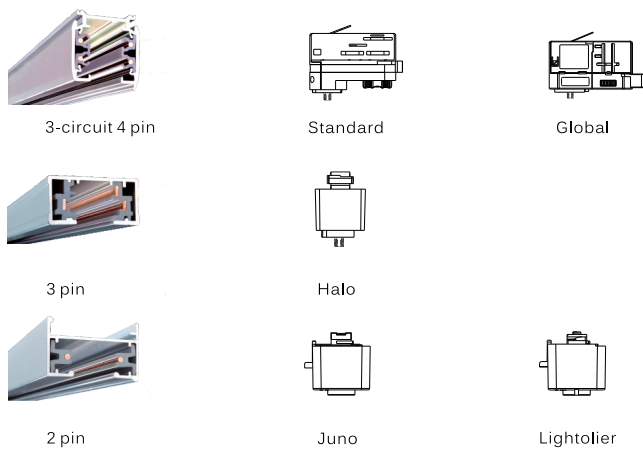

INSTALLATION

On Track