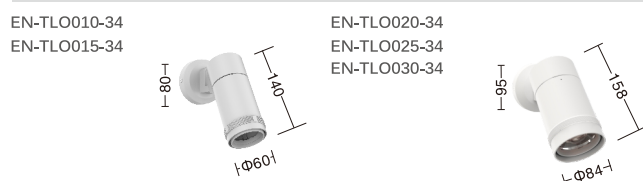

3-pin track adaptor 4-pin track adaptor

OPTICAL ACCESSORIES

Accessories

DESCRIPTION

OVEGA(EN-TLO series, Zoomable version) is a stylish and compact LED track light that will fit smoothly into any museum, gallery and retail environments. Featuring an adjustable beam mechanism designed to provide endless beam options from a 25° narrow to a 60° wide flood distribution. The head can be adjusted precisely 360°+ horizontal(rotation) and 90° vertical without dead angle. The light, as a result, is emitted exactly where you need it. The integrated driver gives clean feeling and the ceiling will not be cluttered with drivers aimed in different directions.

FEATURES

- Stylish and compact design with integrated driver.
- Excellent modular combination concept: integrated driver+ different fixture bases, DIY to get different lighting solutions and easy for maintenance.
- Beam angle adjustable mechanism provides endless beam options from a narrow to wide flood distribution by simply rotate the rubber ring.
- Light efficiency is up to 90lm/W.
- Privately-designed joints can hold the track head at any positions without malfunctions.
- 360°+ rotation without dead angle and 90°vertical aiming.
- Use OVEGA family to get an unified impression in one environment.

EN-TLO010/015/020/025/030-31: Premium version.
 EN-TLO010/015/020/025/030-32: Surface-mounted.
 EN-TLO010/015/020/025/030-33: Suspanding.
 EN-TLO010/015/020/025/030-34: Wall-mounted.

LIGHT DISTRIBUTION

INSTALLATION

On Track

Surface-mounted

Suspending

Wall-mounted

PACKAGE

| | |
|--------------------|--|
| Model | EN-TLO010-31 EN-TLO015-31 |
| PCS/ Carton | 20 |
| Inner Box size(cm) | 11.5*9.0*24.4 |
| Carton size(cm) | 59.0*37.5*26.5 |
| Net weight(kg) | 10.2 |
| Gross weight(kg) | 12.4 |
| Model | EN-TLO020-31 EN-TLO025-31 EN-TLO030-31 |
| PCS/ Carton | 15 |
| Inner Box size(cm) | 11.5*11.0*26.2 |
| Carton size(cm) | 56.5*36*28.5 |
| Net weight(kg) | 12.2 |
| Gross weight(kg) | 14.6 |