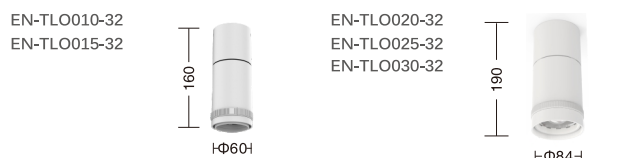

Surface-mounted