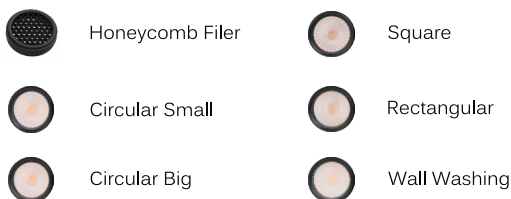

DETAILS

High Lumen efficiency >90lm/W Very reliable joint Variety optical accessories for choice

DIMENSION

EN-TLO010-31
EN-TLO015-31

3-pin track adaptor 4-pin track adaptor

EN-TLO020-31
EN-TLO025-31
EN-TLO030-31

3-pin track adaptor 4-pin track adaptor

OPTICAL ACCESSORIES

Accessories

DESCRIPTION

OVEGA(EN-TLO series, Zoomable version) is a stylish and compact LED track light that will fit smoothly into any museum, gallery and retail environments. Featuring an adjustable beam mechanism designed to provide endless beam options from a 25° narrow to a 60° wide flood distribution. The head can be adjusted precisely 360°+ horizontal(rotation) and 90° vertical without dead angle. The light, as a result, is emitted exactly where you need it. The integrated driver gives clean feeling and the ceiling will not be cluttered with drivers aimed in different directions.

FEATURES

- Stylish and compact design with integrated driver.
- Excellent modular combination concept: integrated driver+ different fixture bases, DIY to get different lighting solutions and easy for maintenance.
- Beam angle adjustable mechanism provides endless beam options from a narrow to wide flood distribution by simply rotate the rubber ring.
- Light efficiency is up to 90lm/W.
- Privately-designed joints can hold the track head at any positions without malfunctions.
- 360°+ rotation without dead angle and 90°vertical aiming.
- Use OVEGA family to get an unified impression in one environment.

SPECIFICATION

| | |
|-----------------------------|--|
| INPUT VOLTAGE | 220-240V / 100-120V / 100-277V AC, 50-60Hz |
| DIMMABLE | Phase 0/1-10V DALI |
| BEAM ANGLE | 15°- 45°, 25°- 60° |
| HOUSING COLOR | White, black, silver |
| OPERATING TEMPERATURE RANGE | -20~+45°C |