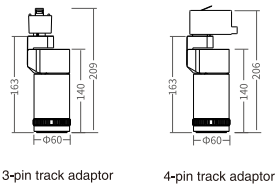

DETAILS

High Lumen efficiency >90lm/W Very reliable joint Variety optical accessories for choice

DIMENSION

EN-TLO010-31
EN-TLO015-31

3-pin track adaptor 4-pin track adaptor

EN-TLO020-31
EN-TLO025-31
EN-TLO030-31

3-pin track adaptor 4-pin track adaptor

OPTICAL ACCESSORIES

Accessories

DESCRIPTION

OVEGA(EN-TLO series, Zoomable version) is a stylish and compact LED track light that will fit smoothly into any museum, gallery and retail environments. Featuring an adjustable beam mechanism designed to provide endless beam options from a 25° narrow to a 60° wide flood distribution. The head can be adjusted precisely 360°+ horizontal(rotation) and 90° vertical without dead angle. The light, as a result, is emitted exactly where you need it. The integrated driver gives clean feeling and the ceiling will not be cluttered with drivers aimed in different directions.

FEATURES

- Stylish and compact design with integrated driver.
- Excellent modular combination concept: integrated driver+ different fixture bases, DIY to get different lighting solutions and easy for maintenance.
- Beam angle adjustable mechanism provides endless beam options from a narrow to wide flood distribution by simply rotate the rubber ring.
- Light efficiency is up to 90lm/W.
- Privately-designed joints can hold the track head at any positions without malfunctions.
- 360°+ rotation without dead angle and 90°vertical aiming.
- Use OVEGA family to get an unified impression in one environment.