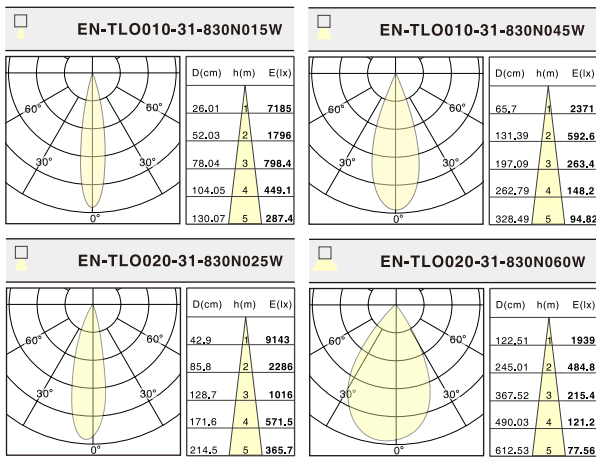

LIGHT DISTRIBUTION