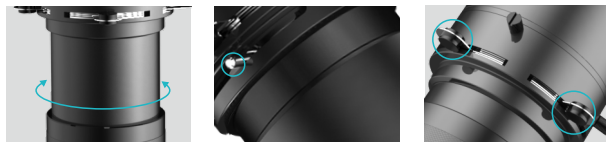

DETAILS

Clear or Soft Outline
Rotate it to change the sharpness of the light outline

Iris diaphragm
The iris diaphragm controls the light beam for circular illustrations.

Framing blades
The framing blades controls the light beam for square / rectangular illustrations

Zoomable 18-30° & 27-42°

SPECIFICATION

INPUT VOLTAGE	220-240V / 100-120V / 100-277V AC, 50-60Hz
DIMMABLE	Phase, 1-10V, DALI
BEAM ANGLE	18°-30°, 27°-42°
INSTALLATION	On 4-pin, 3-pin track
HOUSING COLOR	White, black, silver
OPERATING TEMPERATURE RANGE	-20~+50°C

MODEL NUMBER	POWER	COLOR TEMP	LUMINOUS FLUX(Lm)±5%	LUMINOUS FLUX(Lm)	BEAM ANGLE
EN-TLI020-71	20W	3000K	631lm(CRI80+)	563lm(CRI90+)	18°
		4000K	651lm(CRI80+)	580lm(CRI90+)	
EN-TLI020-71	20W	3000K	754lm(CRI80+)	639lm(CRI90+)	30°
		4000K	777lm(CRI80+)	659lm(CRI90+)	
EN-TLI020-71	20W	3000K	556lm(CRI80+)	563lm(CRI90+)	27°
		4000K	573lm(CRI80+)	580lm(CRI90+)	
EN-TLI020-71	20W	3000K	663lm(CRI80+)	639lm(CRI90+)	42°
		4000K	684lm(CRI80+)	659lm(CRI90+)	

DIMENSION

EN-TLI020-71

OPTICAL ACCESSORIES

Logo Filter

Colour Filter