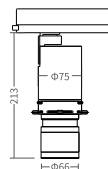

DIMENSION

EN-TLI020-71

3-pin track adaptor/4-pin track adaptor