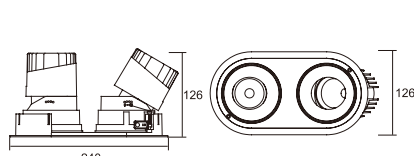

DETAILS

More convenient and secure installation

Perfect Heat Dissipation Design

DIMENSION

VRF050
VRA050

Cut out: \varnothing 50mm

VSA082
VSA082S

Cut out: \varnothing 82*82mm

VRF075
VRA075

Cut out: \varnothing 75mm

VRA082-02
VSA082S-02

Cut out: \varnothing 163*82mm

VRF095
VRA095

Cut out: \varnothing 95mm

TRA082-02

Cut out: \varnothing 163*82mm

VRF120
VRA120

Cut out: \varnothing 120mm

VRA075-02

Cut out: \varnothing 226*113mm

TRA075-02

Cut out: \varnothing 226*113mm

SPECIFICATION

INPUT VOLTAGE 220-240V / 100-120V / 100-277V AC, 50-60Hz
 DIMMABLE ON/OFF, Triac-DIM, DALI-DIM, 1-10V-DIM
 BEAM ANGLE 15°,24°,38°,60°
 HOUSING COLOR Black
 OPERATING TEMPERATURE RANGE -20--+45°C