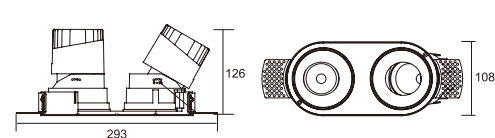

DETAILS

More convenient and secure installation

Perfect Heat Dissipation Design

DIMENSION

VRF050
VRA050

Cut out: \varnothing 50mm

VSA082
VSA082S

Cut out: \varnothing 82*82mm

VRF120
VRA120

Cut out: \varnothing 120mm

VRA075-02

Cut out: \varnothing 226*113mm

TRA075-02

Cut out: \varnothing 226*113mm

SPECIFICATION

INPUT VOLTAGE 220-240V / 100-120V / 100-277V AC, 50-60Hz
 DIMMABLE ON/OFF, Triac-DIM, DALI-DIM, 1-10V-DIM
 BEAM ANGLE 15°,24°,38°,60°
 HOUSING COLOR Black
 OPERATING TEMPERATURE RANGE -20--+45°C