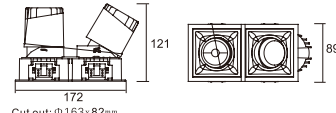

DETAILS

More convenient and secure installation

Perfect Heat Dissipation Design

DIMENSION

VRF050
VRA050

Cut out: \varnothing 50mm

VSA082
VSA082S

Cut out: \varnothing 82*82mm

VRF075
VRA075

Cut out: \varnothing 75mm

VRA082-02
VSA082S-02

Cut out: \varnothing 163*82mm

VRF095
VRA095

Cut out: \varnothing 95mm

TRA082-02

Cut out: \varnothing 163*82mm