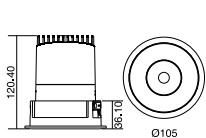

DETAILS

More convenient and secure installation

Perfect Heat Dissipation Design

DIMENSION

VRF050
VRA050

Cut out: \varnothing 50mm

VSA082
VSA082S

Cut out: \varnothing 82*82mm

VRF075
VRA075

Cut out: \varnothing 75mm

VRA082-02
VSA082S-02

Cut out: \varnothing 163*82mm

VRF095
VRA095

Cut out: \varnothing 95mm

TRA082-02

Cut out: \varnothing 163*82mm

VRF120
VRA120

Cut out: \varnothing 120mm

VRA075-02

Cut out: \varnothing 226*113mm

TRA075-02

Cut out: \varnothing 226*113mm

SPECIFICATION

INPUT VOLTAGE 220-240V / 100-120V / 100-277V AC, 50-60Hz
 DIMMABLE ON/OFF, Triac-DIM, DALI-DIM, 1-10V-DIM
 BEAM ANGLE 15°,24°,38°,60°
 HOUSING COLOR Black
 OPERATING TEMPERATURE RANGE -20--+45°C