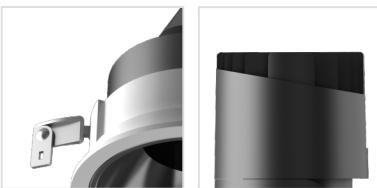

DESCRIPTION

VILLA is not only an aesthetic designed downlight, but also release high quality light thanks to combination of a precision light beam reflector and secondary reflector. Four sizes with wattages from 5W to 25W plus adjustable version and fixed version, VILLA is truly a LED down light system. So, when you have an environment where ask for different light solution & different cut-outs, VILLA family will be a great choice to get a unified impression.

FEATURES

- Elegant in its style, versatile in its using.
- Full range of fixed and adjustable version downlight with wattages 5W-30W in 4 sizes.
- Interchangeable different color secondary reflectors for anti-glare and decorative function.
- Anti-glare accessories provide maximum visual comfort.

DETAILS

More convenient and secure installation

Perfect Heat Dissipation Design

DIMENSION

VRF050
VRA050

Cut out: \varnothing 50mm

VSA082
VSA082S

Cut out: \varnothing 82*82mm