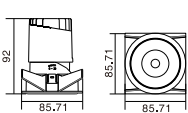

DETAILS

More convenient and secure installation

Perfect Heat Dissipation Design

DIMENSION

VRF050
VRA050

Cut out: \varnothing 50mm

VSA082
VSA082S

Cut out: \varnothing 82*82mm

VRF075
VRA075

Cut out: \varnothing 75mm

VRA082-02
VSA082S-02

Cut out: \varnothing 163*82mm

VRF095
VRA095

Cut out: \varnothing 95mm

TRA082-02

Cut out: \varnothing 163*82mm