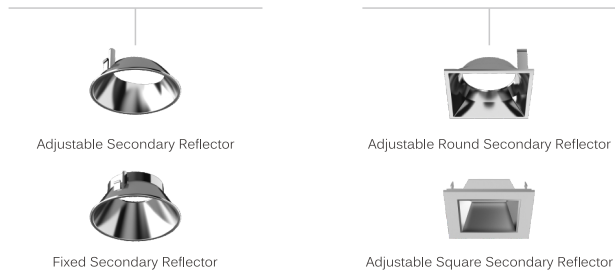

Secondary Reflector Color

ANTI-GLARE ACCESSORY