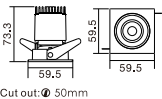

DETAILS

More convenient and secure installation

Perfect Heat Dissipation Design

DIMENSION

VRF050
VRA050

Cut out: \varnothing 50mm

VSA082
VSA082S

Cut out: \varnothing 82*82mm