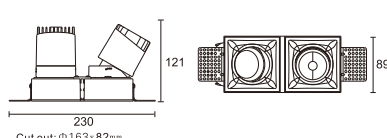

DETAILS

More convenient and secure installation

Perfect Heat Dissipation Design

DIMENSION

VRF050
VRA050

Cut out: \varnothing 50mm

VSA082
VSA082S

Cut out: \varnothing 82*82mm

VRF075
VRA075

Cut out: \varnothing 75mm

VRA082-02
VSA082S-02

Cut out: \varnothing 163*82mm

VRF095
VRA095

Cut out: \varnothing 95mm

TRA082-02

Cut out: \varnothing 163*82mm

VRF120
VRA120

Cut out: \varnothing 120mm

VRA075-02

Cut out: \varnothing 226*113mm

TRA075-02

Cut out: \varnothing 226*113mm

SPECIFICATION

INPUT VOLTAGE 220-240V / 100-120V / 100-277V AC, 50-60Hz
 DIMMABLE ON/OFF, Triac-DIM, DALI-DIM, 1-10V-DIM
 BEAM ANGLE 15°,24°,38°,60°
 HOUSING COLOR Black
 OPERATING TEMPERATURE RANGE -20--+45°C