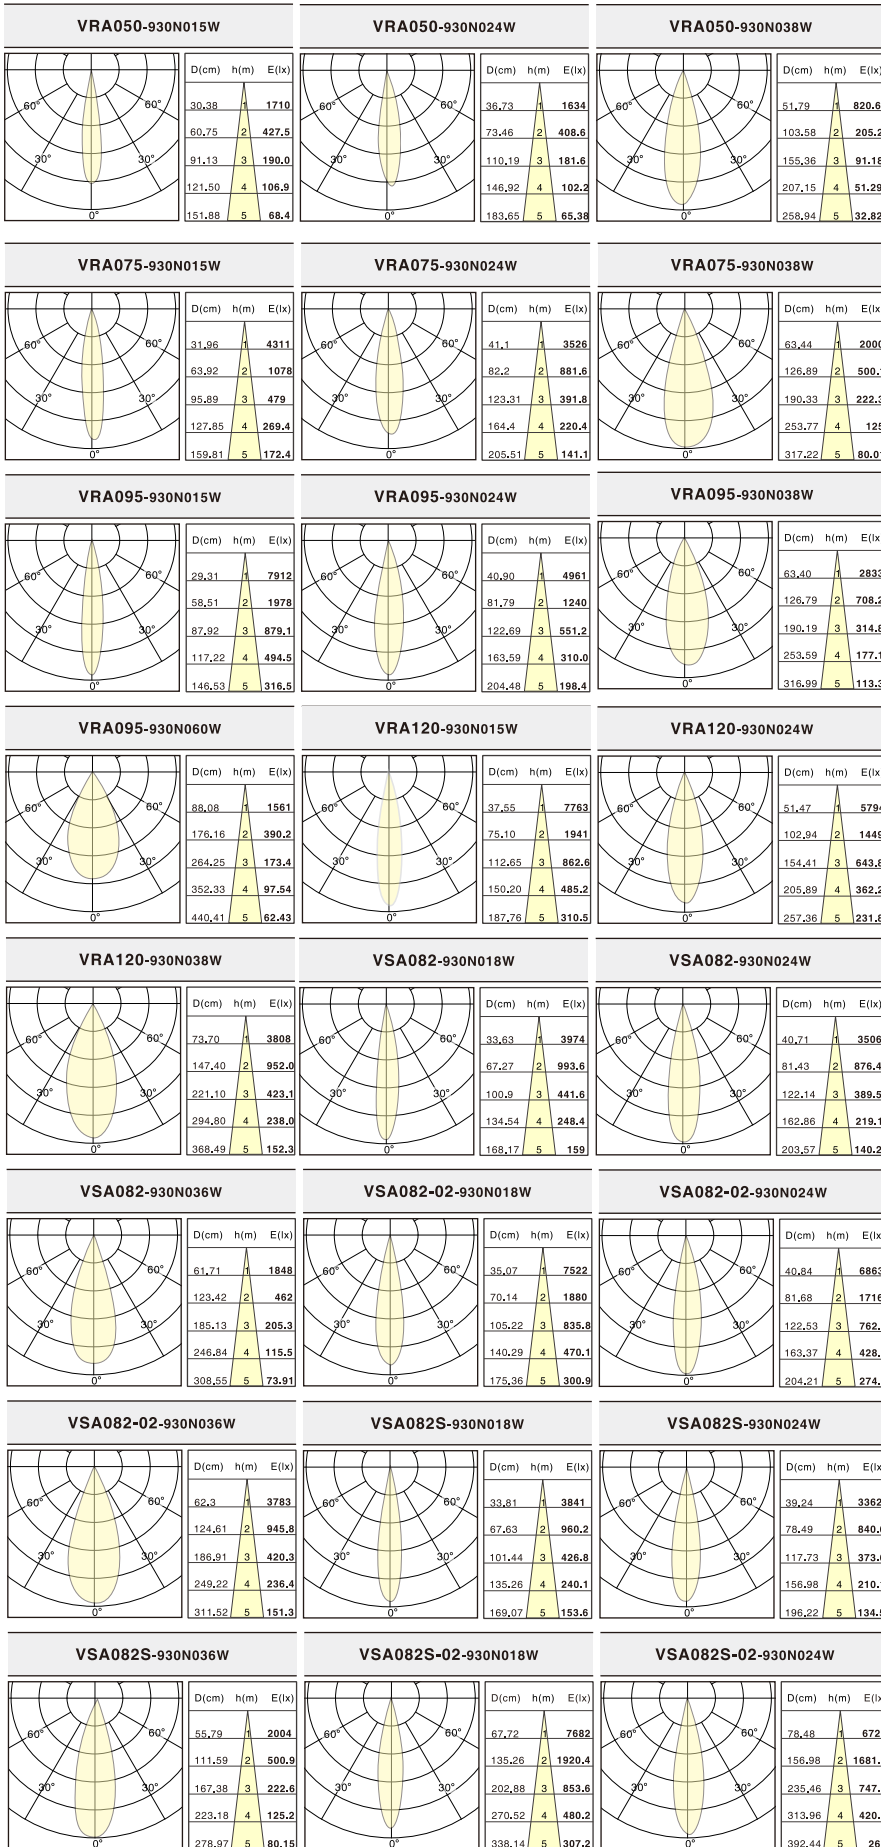

LIGHT DISTRIBUTION

PACKAGE

Model	VRA050/VRF050
PCS/Carton	30
Inner Box size(cm)	12.5*9.5*10.5
Carton size(cm)	49.5*26.5*33.5
Net weight(kg)	7.2
Gross weight(kg)	9

Model	VRA075/VRF075
PCS/Carton	30
Inner Box size(cm)	15*11*13
Carton size(cm)	57*31.5*41
Net weight(kg)	12.45
Gross weight(kg)	15.5

Model	VRA095/VRF095
PCS/Carton	16
Inner Box size(cm)	18*13*14
Carton size(cm)	54*37.5*30
Net weight(kg)	10.72
Gross weight(kg)	13

Model	VRA120/VRF120
PCS/Carton	12
Inner Box size(cm)	21*15.5*17
Carton size(cm)	48.5*43.5*36
Net weight(kg)	12.66
Gross weight(kg)	15

Model	VSA082
PCS/Carton	
Inner Box size(cm)	
Carton size(cm)	
Net weight(kg)	
Gross weight(kg)	

Model	VSA082-02
PCS/Carton	
Inner Box size(cm)	
Carton size(cm)	
Net weight(kg)	
Gross weight(kg)	

Model	VSA082S
PCS/Carton	
Inner Box size(cm)	
Carton size(cm)	
Net weight(kg)	
Gross weight(kg)	

Model	VSA082S-02
PCS/Carton	
Inner Box size(cm)	
Carton size(cm)	
Net weight(kg)	
Gross weight(kg)