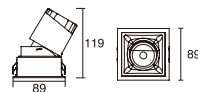

DETAILS

More convenient and secure installation

Perfect Heat Dissipation Design

DIMENSION

VRF050
VRA050

Cut out: \varnothing 50mm

VSA082
VSA082S

Cut out: \varnothing 82*82mm