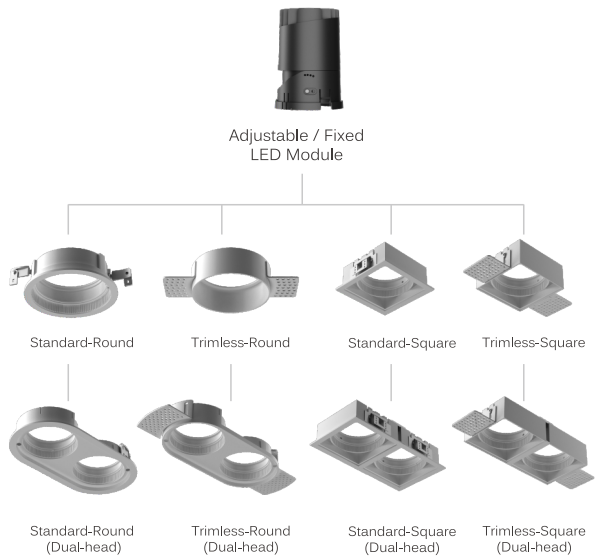

Secondary Reflector Color

ANTI-GLARE ACCESSORY