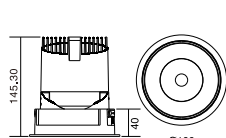

DETAILS

More convenient and secure installation

Perfect Heat Dissipation Design

DIMENSION

VRF050
VRA050

Cut out: \varnothing 50mm

VSA082
VSA082S

Cut out: \varnothing 82*82mm

VRF075
VRA075

Cut out: \varnothing 75mm

VRA082-02
VSA082S-02

Cut out: \varnothing 163*82mm

VRF095
VRA095

Cut out: \varnothing 95mm

TRA082-02

Cut out: \varnothing 163*82mm

VRF120
VRA120

Cut out: \varnothing 120mm

VRA075-02

Cut out: \varnothing 226*113mm

TRA075-02

Cut out: \varnothing 226*113mm

SPECIFICATION

INPUT VOLTAGE 220-240V / 100-120V / 100-277V AC, 50-60Hz
 DIMMABLE ON/OFF, Triac-DIM, DALI-DIM, 1-10V-DIM
 BEAM ANGLE 15°,24°,38°,60°
 HOUSING COLOR Black
 OPERATING TEMPERATURE RANGE -20--+45°C