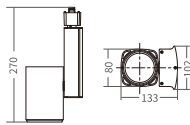

DETAILS

With Honeycomb Filter

SPECIFICATION

INPUT VOLTAGE	220-240V / 100-120V / 100-277V AC, 50-60Hz
DIMMABLE	On/off, Triac, DALI
BEAM ANGLE	15°, 24°, 38°, 60°
INSTALLATION	On 4-pin, 3-pin or 2-pin track, surface-mounted
HOUSING COLOR	White, black, silver
OPERATING TEMPERATURE RANGE	-20~+45°C

DIMENSION

EN-TLB020-01
EN-TLB030-01

3-pin track adaptor

4-pin track adaptor

MODEL NUMBER	POWER	COLOR TEMP	LUMINOUS FLUX(Lm)±5%	LUMINOUS FLUX(Lm)
EN-TLB020-01	20W	2700K	1820lm(CRI80+)	1638lm(CRI90+)
		3000K	1860lm(CRI80+)	1674lm(CRI90+)
		4000K	1920lm(CRI80+)	1728lm(CRI90+)
		5000K	2020lm(CRI80+)	1818lm(CRI90+)
EN-TLB030-01	30W	2700K	2760lm(CRI80+)	2484lm(CRI90+)
		3000K	2820lm(CRI80+)	2538lm(CRI90+)
		4000K	2910lm(CRI80+)	2619lm(CRI90+)
		5000K	3060lm(CRI80+)	2754lm(CRI90+)

LIGHT DISTRIBUTION

OPTICAL ACCESSORIES

Honeycomb Filter

PACKAGE

Model	EN-TLB020/030-01
PCS/ Carton	8
Inner Box size(cm)	26.5*12.5*15.8
Carton size(cm)	52*29*35
Net weight(kg)	9.6
Gross weight(kg)	11.7

INSTALLATION