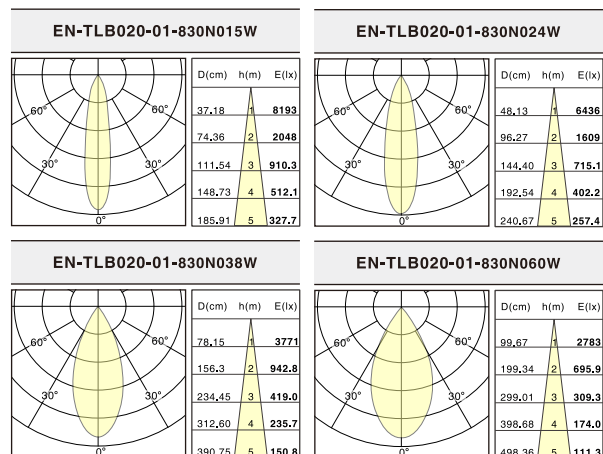

DIMENSION

EN-TLB020-01
EN-TLB030-01

3-pin track adaptor

4-pin track adaptor

MODEL NUMBER	POWER	COLOR TEMP	LUMINOUS FLUX(Lm)±5%	LUMINOUS FLUX(Lm)
EN-TLB020-01	20W	2700K	1820lm(CRI80+)	1638lm(CRI90+)
		3000K	1860lm(CRI80+)	1674lm(CRI90+)
		4000K	1920lm(CRI80+)	1728lm(CRI90+)
		5000K	2020lm(CRI80+)	1818lm(CRI90+)
EN-TLB030-01	30W	2700K	2760lm(CRI80+)	2484lm(CRI90+)
		3000K	2820lm(CRI80+)	2538lm(CRI90+)
		4000K	2910lm(CRI80+)	2619lm(CRI90+)
		5000K	3060lm(CRI80+)	2754lm(CRI90+)

LIGHT DISTRIBUTION

OPTICAL ACCESSORIES

Honeycomb Filter

PACKAGE

Model	EN-TLB020/030-01
PCS/ Carton	8
Inner Box size(cm)	26.5*12.5*15.8
Carton size(cm)	52*29*35
Net weight(kg)	9.6
Gross weight(kg)	11.7

INSTALLATION