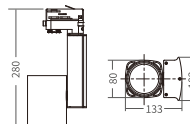

DETAILS

With Honeycomb Filter

SPECIFICATION

INPUT VOLTAGE	220-240V / 100-120V / 100-277V AC, 50-60Hz
DIMMABLE	On/off, Triac, DALI
BEAM ANGLE	15°, 24°, 38°, 60°
INSTALLATION	On 4-pin, 3-pin or 2-pin track, surface-mounted
HOUSING COLOR	White, black, silver
OPERATING TEMPERATURE RANGE	-20~+45°C

DIMENSION

EN-TLB020-01
EN-TLB030-01

3-pin track adaptor

4-pin track adaptor

MODEL NUMBER	POWER	COLOR TEMP	LUMINOUS FLUX(Lm)±5%	LUMINOUS FLUX(Lm)
EN-TLB020-01	20W	2700K	1820lm(CRI80+)	1638lm(CRI90+)
		3000K	1860lm(CRI80+)	1674lm(CRI90+)
		4000K	1920lm(CRI80+)	1728lm(CRI90+)
		5000K	2020lm(CRI80+)	1818lm(CRI90+)
EN-TLB030-01	30W	2700K	2760lm(CRI80+)	2484lm(CRI90+)
		3000K	2820lm(CRI80+)	2538lm(CRI90+)
		4000K	2910lm(CRI80+)	2619lm(CRI90+)
		5000K	3060lm(CRI80+)	2754lm(CRI90+)

LIGHT DISTRIBUTION

OPTICAL ACCESSORIES

Honeycomb Filter

PACKAGE

Model	EN-TLB020/030-01
PCS/ Carton	8
Inner Box size(cm)	26.5*12.5*15.8
Carton size(cm)	52*29*35
Net weight(kg)	9.6
Gross weight(kg)	11.7

INSTALLATION