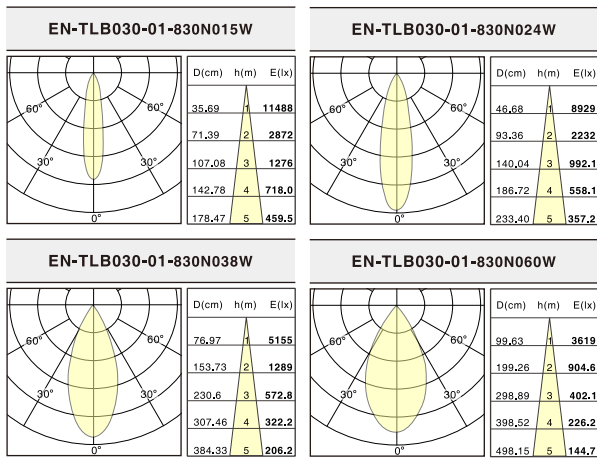

DIMENSION

EN-TLB020-01
EN-TLB030-01

3-pin track adaptor

4-pin track adaptor

MODEL NUMBER	POWER	COLOR TEMP	LUMINOUS FLUX(Lm)±5%	LUMINOUS FLUX(Lm)
EN-TLB020-01	20W	2700K	1820lm(CRI80+)	1638lm(CRI90+)
		3000K	1860lm(CRI80+)	1674lm(CRI90+)
		4000K	1920lm(CRI80+)	1728lm(CRI90+)
		5000K	2020lm(CRI80+)	1818lm(CRI90+)
EN-TLB030-01	30W	2700K	2760lm(CRI80+)	2484lm(CRI90+)
		3000K	2820lm(CRI80+)	2538lm(CRI90+)
		4000K	2910lm(CRI80+)	2619lm(CRI90+)
		5000K	3060lm(CRI80+)	2754lm(CRI90+)

LIGHT DISTRIBUTION

OPTICAL ACCESSORIES

Honeycomb Filter

PACKAGE

Model	EN-TLB020/030-01
PCS/ Carton	8
Inner Box size(cm)	26.5*12.5*15.8
Carton size(cm)	52*29*35
Net weight(kg)	9.6
Gross weight(kg)	11.7

INSTALLATION