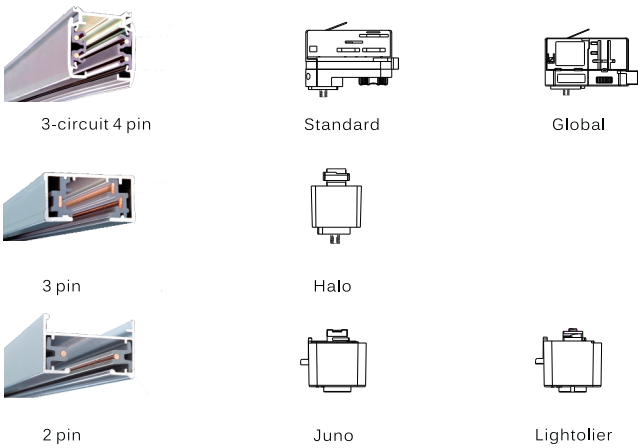

INSTALLATION

On Track