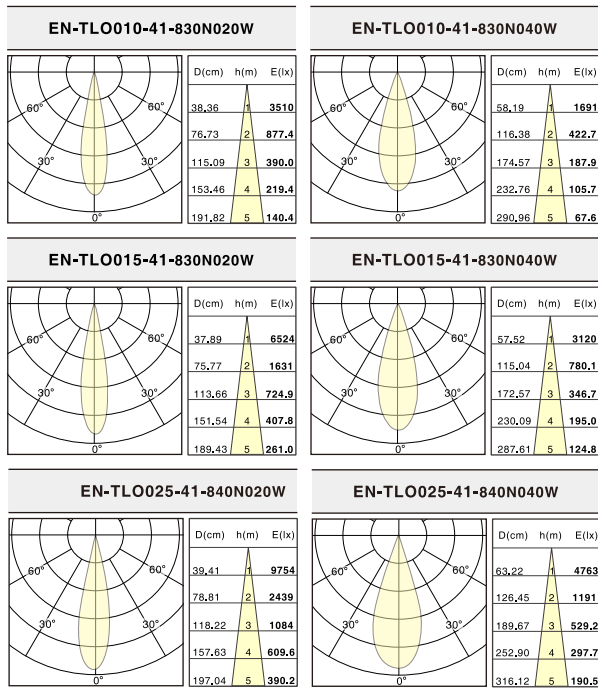

EN-TLO025-41

3-pin track adaptor

4-pin track adaptor

OPTICAL ACCESSORIES

Framing Patterns

LIGHT DISTRIBUTION

PACKAGE

Model	EN-TLO010-31 EN-TLO015-31
PCS/ Carton	20
Inner Box size(cm)	11.5*9.0*24.4
Carton size(cm)	59.0*37.5*26.5
Net weight(kg)	10.2
Gross weight(kg)	12.4