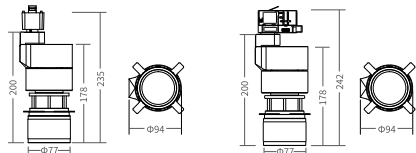

FEATURES

- Stylish and compact design with integrated driver.
- Designed for precise, sharp-focused or soft-focused projection of a light field.
- An adjustable beam(20°-40°) and a set of four framing blades bring sharp-edged or soft edged,high-contrast square & triangle light shape at user's convenience.
- Privately-designed joints can hold the track head at any positions without malfunctions.
- 360°+ rotation without dead angle and 90°vertical aiming.
- Use OVEGA family to get a unified impression in one environment.

EN-TLO010/015-41: Projector version.
 EN-TLO010/015-44: Wall-mounted.

DETAILS

Framing Projector

Very reliable joint

DIMENSION

EN-TLO010-41
 EN-TLO015-41

3-pin track adaptor

4-pin track adaptor

EN-TLO025-41

3-pin track adaptor

4-pin track adaptor

OPTICAL ACCESSORIES

Framing Patterns

LIGHT DISTRIBUTION

PACKAGE

Model	EN-TLO010-31 EN-TLO015-31
PCS/ Carton	20
Inner Box size(cm)	11.5*9.0*24.4
Carton size(cm)	59.0*37.5*26.5
Net weight(kg)	10.2
Gross weight(kg)	12.4