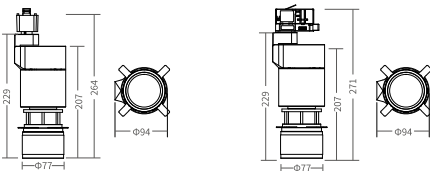

DESCRIPTION

OVEGA(EN-TLO series, projection version) is a stylish and compact LED function track light that will fit smoothly into any high-end museum, gallery environments. Featuring an adjustable beam and framing patterns mechanism designed to provide different sizes of light spot and different light shapes. The head can be adjusted precisely 360°+ horizontal(rotation) and 90°vertical without dead angle. The light, as a result, is emitted exactly where you need it. The integrated driver gives clean feeling and the ceiling will not be cluttered with drivers aimed in different directions.

FEATURES

- Stylish and compact design with integrated driver.
- Designed for precise, sharp-focused or soft-focused projection of a light field.
- An adjustable beam(20°-40°) and a set of four framing blades bring sharp-edged or soft edged,high-contrast square & triangle light shape at user's convenience.
- Privately-designed joints can hold the track head at any positions without malfunctions.
- 360°+ rotation without dead angle and 90°vertical aiming.
- Use OVEGA family to get a unified impression in one environment.

EN-TLO010/015-41: Projector version.
 EN-TLO010/015-44: Wall-mounted.

DETAILS

Framing Projector

Very reliable joint

DIMENSION

EN-TLO010-41
 EN-TLO015-41

3-pin track adaptor

4-pin track adaptor

EN-TLO025-41

3-pin track adaptor

4-pin track adaptor

OPTICAL ACCESSORIES

Framing Patterns

LIGHT DISTRIBUTION

PACKAGE

Model	EN-TLO010-31 EN-TLO015-31
PCS/ Carton	20
Inner Box size(cm)	11.5*9.0*24.4
Carton size(cm)	59.0*37.5*26.5
Net weight(kg)	10.2
Gross weight(kg)	12.4