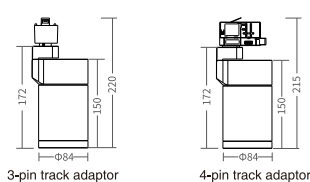

DESCRIPTION

OVEGA(EN-TLO series, wall washer version) is a stylish and compact LED track light that will fit smoothly into any commercial environments where requires vertical illuminance for brightening and dividing the space. It can wash the wall very smoothly and evenly without any shadow. The head can be adjusted precisely 360°+ horizontal(rotation) and 90°vertical without dead angle. The light, as a result, is emitted exactly where you need it. The integrated driver gives clean feeling and the ceiling will not be cluttered with drivers aimed in different directions.

FEATURES

- Stylish and compact design with integrated driver.
- Excellent modular combination concept: integrated driver + different fixture bases, DIY to get different light solutions and easy for maintenance.
- Asymmetrical light distribution for highly uniform wallwashing, 25°x75°.
- Privately-designed joints can hold the track head at any positions without malfunctions.
- 360°+ rotation without dead angle and 90°vertical aiming.
- Use OVEGA family to get a unified impression in one environment.

DETAILS

SPECIFICATION

INPUT VOLTAGE	220-240V / 100-120V / 100-277V AC, 50-60Hz
DIMMABLE	Phase 0/1-10V DALI
BEAM ANGLE	25°x75°
HOUSING COLOR	White, black
OPERATING TEMPERATURE RANGE	-20~+45°C

MODEL NUMBER	POWER	COLOR TEMP	EFFICIENCY (Lm/W)	LUMINOUS FLUX(Lm)	BEAM ANGLE
EN-TLO010-51	10W	3000K	67.41	730lm(CRI80+)	25°x75°
		4000K	72.68	785lm(CRI80+)	
		5000K	78.14	844lm(CRI80+)	
EN-TLO020-51	20W	3000K	78.33	1675lm(CRI80+)	25°x75°
		4000K	84.55	1801lm(CRI80+)	
		5000K	90.55	1936lm(CRI80+)	

DIMENSION

EN-TLO010-51

EN-TLO020-51

LIGHT DISTRIBUTION

OPTICAL ACCESSORIES

NO