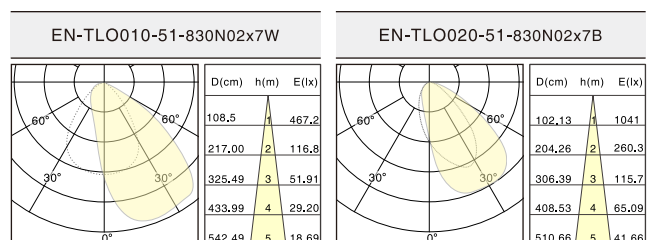

LIGHT DISTRIBUTION

OPTICAL ACCESSORIES

NO