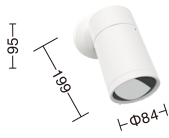

DIMENSION

EN-TLO010-51

EN-TLO020-51

LIGHT DISTRIBUTION

OPTICAL ACCESSORIES

NO

INSTALLATION

On Track

3-circuit 4 pin

Standard

Global

3 pin

Halo

2 pin

Juno

Lightolier

Wall-mounted

EN-TLO010-54

EN-TLO020-54

PACKAGE

Model	EN-TLO010-51
PCS/Carton	20
Inner Box size(cm)	11.5*9.0*26.5
Carton size(cm)	59*37.5*26.5
Net weight(kg)	12
Gross weight(kg)	16.4

Model	EN-TLO020-51
PCS/Carton	15
Inner Box size(cm)	11.5*11.0*26.2
Carton size(cm)	56.5*36*28.5
Net weight(kg)	12.2
Gross weight(kg)	14.6