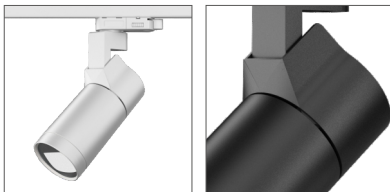

DESCRIPTION

OVEGA(EN-TLO series, wall washer version) is a stylish and compact LED track light that will fit smoothly into any commercial environments where requires vertical illuminance for brightening and dividing the space. It can wash the wall very smoothly and evenly without any shadow. The head can be adjusted precisely 360°+ horizontal(rotation) and 90°vertical without dead angle. The light, as a result, is emitted exactly where you need it. The integrated driver gives clean feeling and the ceiling will not be cluttered with drivers aimed in different directions.

FEATURES

- Stylish and compact design with integrated driver.
- Excellent modular combination concept: integrated driver + different fixture bases, DIY to get different light solutions and easy for maintenance.
- Asymmetrical light distribution for highly uniform wallwashing, 25°x75°.
- Privately-designed joints can hold the track head at any positions without malfunctions.
- 360°+ rotation without dead angle and 90°vertical aiming.
- Use OVEGA family to get a unified impression in one environment.

DETAILS

Compact design with clean and sleek appearance

Very reliable joint

SPECIFICATION

INPUT VOLTAGE	220-240V / 100-120V / 100-277V AC, 50-60Hz
DIMMABLE	Phase 0/1-10V DALI
BEAM ANGLE	25°x75°
HOUSING COLOR	White, black
OPERATING TEMPERATURE RANGE	-20~+45°C