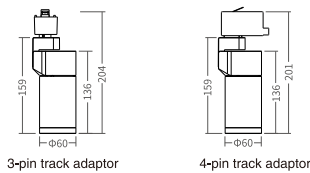

DIMENSION

EN-TLO010-51

EN-TLO020-51