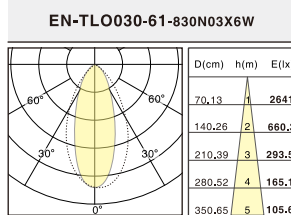

Magic 10°
 "10°lens + 5 different Filter" get 5 different light shapes.

10° lens + EN-TLOAC14 Wall Washer Filter = Wall Washer	10° lens + EN-TLOAC15 Circular Small Filter = Circular Small
10° lens + EN-TLOAC16 Circular Big Filter = Circular Big	10° lens + EN-TLOAC17 Square Big Filter = Square Big
10° lens + EN-TLOAC18 Wide Line Filter = Wide Line	

DIMENSION

OPTICAL ACCESSORIES

Accessories	Description
	Honeycomb Louve +Wall Washer
	Wall Washer

Spotlights: 10x35°, 10x60°, 30x60°

Wallwashing: 10°lens + 5 different Filter" get 5 different light shapes.