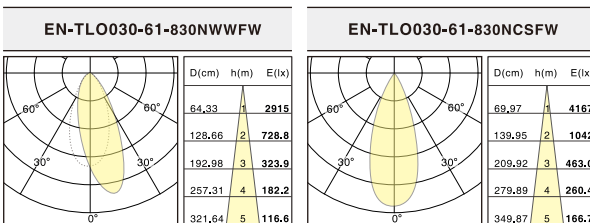

Magic 10°
 "10°lens + 5 different Filter" get 5 different light shapes.

10° lens + EN-TLOAC14 Wall Washer Filter = Wall Washer	10° lens + EN-TLOAC15 Circular Small Filter = Circular Small
10° lens + EN-TLOAC16 Circular Big Filter = Circular Big	10° lens + EN-TLOAC17 Square Big Filter = Square Big
10° lens + EN-TLOAC18 Wide Line Filter = Wide Line	

DIMENSION

OPTICAL ACCESSORIES

Accessories	Description
	Honeycomb Louve +Wall Washer
	Wall Washer

Spotlights: 10x35°, 10x60°, 30x60°

Wallwashing: 10°lens + 5 different Filter" get 5 different light shapes.