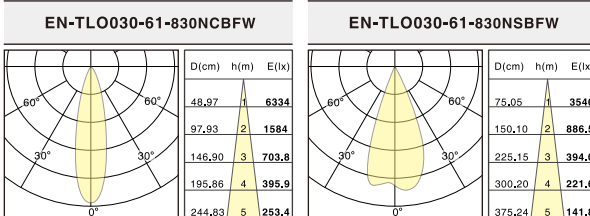

Magic 10°
 "10°lens + 5 different Filter" get 5 different light shapes.

10° lens + EN-TLOAC14 Wall Washer Filter = Wall Washer	10° lens + EN-TLOAC15 Circular Small Filter = Circular Small
10° lens + EN-TLOAC16 Circular Big Filter = Circular Big	10° lens + EN-TLOAC17 Square Big Filter = Square Big
10° lens + EN-TLOAC18 Wide Line Filter = Wide Line	

DIMENSION

OPTICAL ACCESSORIES

Accessories	Description
	Honeycomb Louve +Wall Washer
	Wall Washer

Spotlights: 10x35°, 10x60°, 30x60°

Wallwashing: 10°lens + 5 different Filter" get 5 different light shapes.