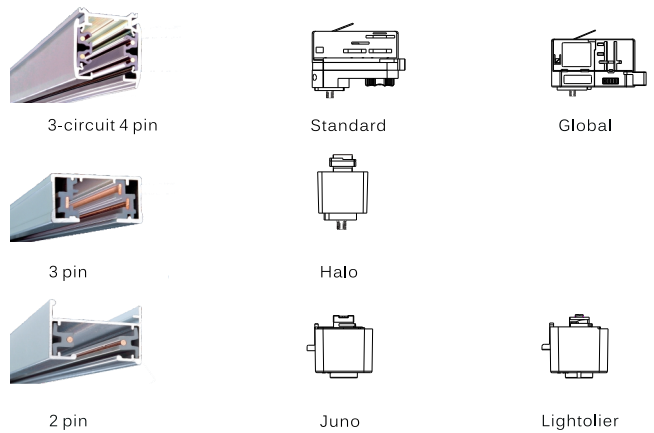

INSTALLATION

On Track