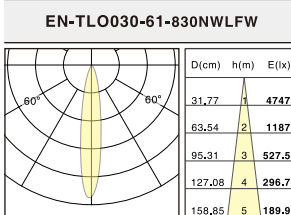

Magic 10°
 "10°lens + 5 different Filter" get 5 different light shapes.

10° lens + EN-TLOAC14 Wall Washer Filter = Wall Washer	10° lens + EN-TLOAC15 Circular Small Filter = Circular Small
10° lens + EN-TLOAC16 Circular Big Filter = Circular Big	10° lens + EN-TLOAC17 Square Big Filter = Square Big
10° lens + EN-TLOAC18 Wide Line Filter = Wide Line	

DIMENSION

OPTICAL ACCESSORIES

Accessories	Description
	Honeycomb Louve +Wall Washer
	Wall Washer

Spotlights: 10x35°, 10x60°, 30x60°

Wallwashing: 10°lens + 5 different Filter" get 5 different light shapes.