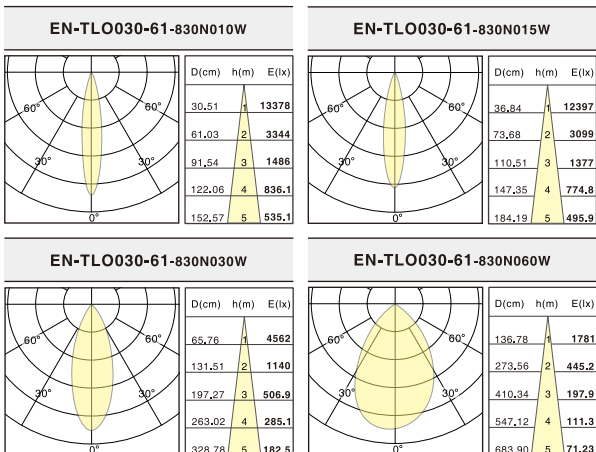

LIGHT DISTRIBUTION

Spotlights: 10°, 15°, 30°, 60°, 80°

OVEGA-Plus Light Solution:

	Spotlights Very narrow to wide beam, rotationally symmetrical light distribution for accent lighting	OVEGA-Plus 30W-35W Light distribution: Narrow spot, Spot, Flood
	Floodlights Very wide rotationally symmetrical light distribution for floodlighting	OVEGA-Plus 30W-35W Light distribution: Wide flood, line flood, extra wide flood
	Wallwashing Asymmetrical light distribution for highly uniform wall washing	OVEGA-Plus 30W-35W Light distribution: Wallwasher

Magic 10°
"10°lens + 5 different Filter" get 5 different light shapes.

10° lens + EN-TLOAC14 Wall Washer Filter = Wall Washer	10° lens + EN-TLOAC15 Circular Small Filter = Circular Small
10° lens + EN-TLOAC16 Circular Big Filter = Circular Big	10° lens + EN-TLOAC17 Square Big Filter = Square Big
10° lens + EN-TLOAC18 Wide Line Filter = Wide Line