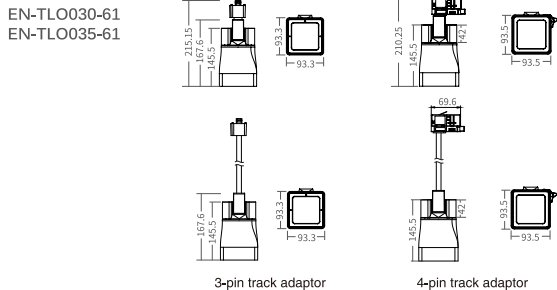

EN-TLO030/035-61: Plus version.
 EN-TLO030/035-64: Wall-mounted.

LIGHT DISTRIBUTION

Spotlights: 10°, 15°, 30°, 60°, 80°

OVEGA-Plus Light Solution:

	Spotlights Very narrow to wide beam, rotationally symmetrical light distribution for accent lighting	OVEGA-Plus 30W-35W Light distribution: Narrow spot, Spot, Flood
	Floodlights Very wide rotationally symmetrical light distribution for floodlighting	OVEGA-Plus 30W-35W Light distribution: Wide flood, line flood, extra wide flood
	Wallwashing Asymmetrical light distribution for highly uniform wall washing	OVEGA-Plus 30W-35W Light distribution: Wallwasher

Magic 10°
 "10°lens + 5 different Filter" get 5 different light shapes.

10° lens + EN-TLOAC14 Wall Washer Filter = Wall Washer	10° lens + EN-TLOAC15 Circular Small Filter = Circular Small
10° lens + EN-TLOAC16 Circular Big Filter = Circular Big	10° lens + EN-TLOAC17 Square Big Filter = Square Big
10° lens + EN-TLOAC18 Wide Line Filter = Wide Line	

DIMENSION

OPTICAL ACCESSORIES

Accessories	Description
	Honeycomb Louve +Wall Washer
	Wall Washer

Spotlights: 10x35°, 10x60°, 30x60°

Wallwashing: 10°lens + 5 different Filter" get 5 different light shapes.