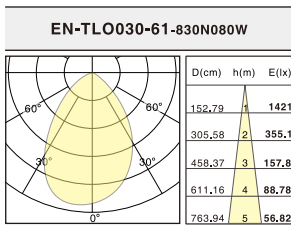

Spotlights: 10x35°, 10x60°, 30x60°

Wallwashing: 10°lens + 5 different Filter" get 5 different light shapes.

INSTALLATION

On Track

Wall-mounted

EN-TLO030-64
EN-TLO035-64

PACKAGE

Model	EN-TLO030-61 EN-TLO035-61
PCS/ Carton	12
Inner Box size(cm)	27.5*14.7*11.5
Carton size(cm)	56.5*45.5*25.0
Net weight(kg)	0.9
Cross weight(kg)	14.5

OVEGA FAMILY

UNLIMITED POSSIBILITIES with OVEGA family. Seven versions in excellent modular combination concept with similar appearances but different light solutions entitle OVEGA family will fit smoothly into any retails, museums and galleries environment.

In versions with different light solutions, OVEGA covers high performance accent lighting with very narrow beam 6°, different interchangeable beam lens & different optical accessories, flood lighting of exhibits, beam angle adjusting from narrow to wide, wall washing and projection.

Except versatile light solutions, OVEGA is also a complete family with different installation methods(track-mounted, pendant, surface-mounted and wall-mounted). So, if you have an environment where ask for different light solutions & different installation methods, OVEGA family will be a great choice to get a unified impression.