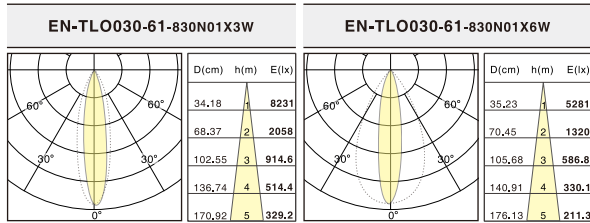

Magic 10°
 "10°lens + 5 different Filter" get 5 different light shapes.

10° lens + EN-TLOAC14 Wall Washer Filter = Wall Washer	10° lens + EN-TLOAC15 Circular Small Filter = Circular Small
10° lens + EN-TLOAC16 Circular Big Filter = Circular Big	10° lens + EN-TLOAC17 Square Big Filter = Square Big
10° lens + EN-TLOAC18 Wide Line Filter = Wide Line	

DIMENSION

OPTICAL ACCESSORIES

Accessories	Description
	Honeycomb Louve +Wall Washer
	Wall Washer

Spotlights: 10x35°, 10x60°, 30x60°

Wallwashing: 10°lens + 5 different Filter" get 5 different light shapes.