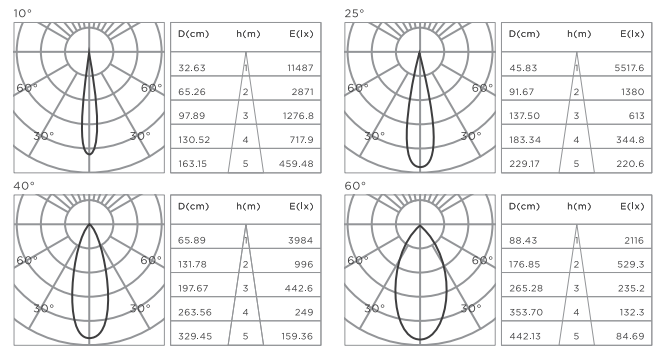

MODEL NUMBER	POWER	COLOR TEMP	LUMINOUS FLUX(Lm)±5%	LUMINOUS FLUX(Lm)
EN-TLY010	10W	3000K	1038lm(CRI80+)	880lm(CRI90+)
		4000K	1162lm(CRI80+)	985lm(CRI90+)
EN-TLY015	15W	3000K	1661lm(CRI80+)	1408lm(CRI90+)
		4000K	1859lm(CRI80+)	1576lm(CRI90+)
EN-TLY025	25W	3000K	2492lm(CRI80+)	2112lm(CRI90+)
		4000K	2790lm(CRI80+)	2365lm(CRI90+)

DIMENSION

LIGHT DISTRIBUTION

EN-TLY-010

3000K

EN-TLY-015

3000K

EN-TLY-025

3000K

INSTALLATION

On Track

PACKAGE

Model	EN-TLY010-01
PCS/ Carton	14
Inner Box size(cm)	16*8*21
Carton size(cm)	57.5*32.5*21
Net weight(kg)	7.2
Gross weight(kg)	9.5

Model	EN-TLY015-01
PCS/ Carton	14
Inner Box size(cm)	16*8*22.5
Carton size(cm)	57.5*32.5*24.5
Net weight(kg)	9.3
Gross weight(kg)	11.8