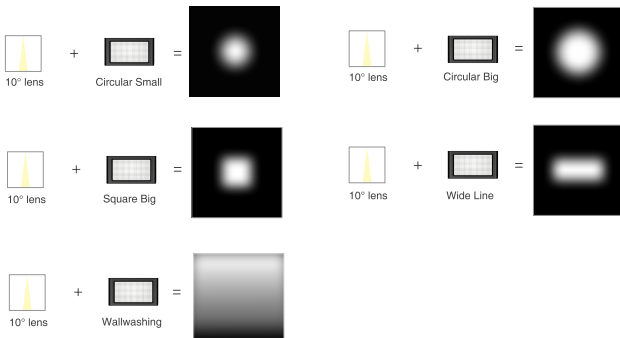

Magic 10°

"10° lens + 5 different Filter" get 5 different light shapes.