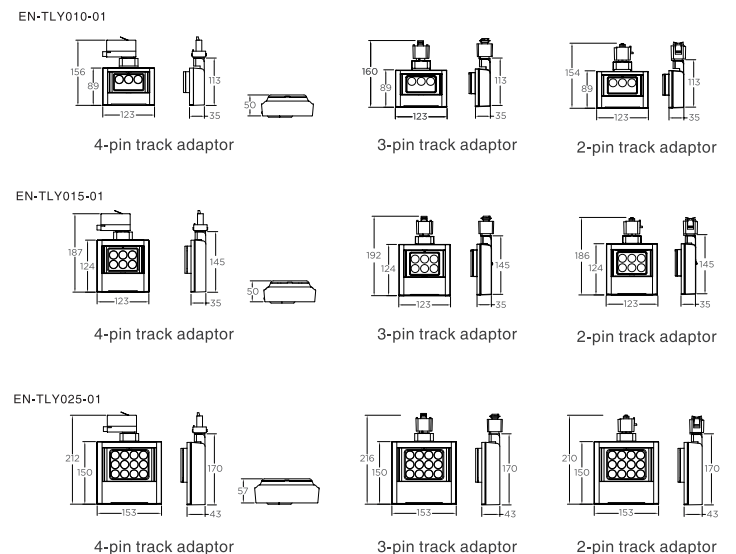

DETAILS

Perfect Thermal Management

High efficiency heat convection design in the compact design ensures long lifespan. Perfect thermal management integrates small body with big wattage makes the ceiling looks clear and comfortable.

Concealed 1-10V Control Gear

Built-in 0/1-10V flicker free individual dimmer, small and delicate to ensure the perfect appearance whilst offers smooth brightness adjustment experience.

Super Reliable Joint

Durable and reliable double-spindle design, support free and smooth adjustment without any noise, aiming at where you want, which have been using for 8 years and 0 malfunction.

MEGA Light Solution:

Spotlights

MEGA

10W-25W
Light distribution: Narrow spot, Spot, Flood

Floodlights

Axially symmetrical light distribution with flood characteristics produced by an oval beam for floodlighting.

MEGA

10W-15W
Light distribution: Wide flood, line flood, extra wide flood

Lens wallwashers

Asymmetrical light distribution for highly uniform wallwashing with clear and straight cut-off line over the top.

MEGA

10W-15W
Light distribution: Wallwasher

Magic 10°

"10° lens + 5 different Filter" get 5 different light shapes.

DESCRIPTION