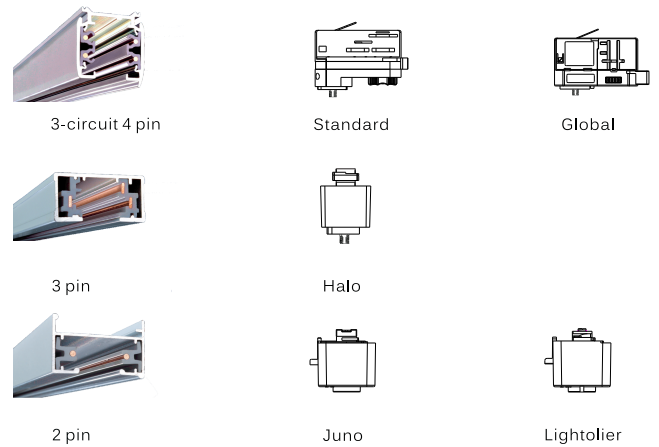

INSTALLATION

On Track

PACKAGE

Model	EN-TLY010-01
PCS/ Carton	14
Inner Box size(cm)	16*8*21
Carton size(cm)	57.5*32.5*21
Net weight(kg)	7.2
Gross weight(kg)	9.5

Model	EN-TLY015-01
PCS/ Carton	14
Inner Box size(cm)	16*8*22.5
Carton size(cm)	57.5*32.5*24.5
Net weight(kg)	9.3
Gross weight(kg)	11.8