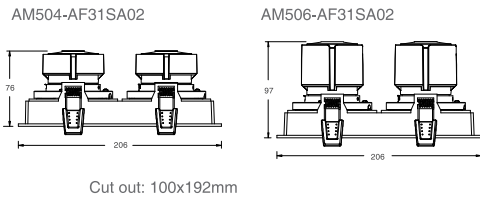

MODULAR DESIGN

DIMENSION

STANDARD

DESCRIPTION

Ava-Commercial series, it comes into round and square with modular design, in various wattage, besides, single downlight could be more with dual head, perfectly fit into any indoor retails or commercial environments.

FEATURES

- Ava Mr16 module fits various custom mounting rings or any MR16 fittings for wide range of applications.
- Aesthetic in design, Small in size but high in wattage thanks to it's efficient convection ventilation design heatsink.
- Uniform light distribution, light efficiency up to 90lm/W, 4 beam angles selectable(15, 24, 38, 50D)
- Dim-to Warm 1800K-3000K and single color 2700K to 5000K range with SDCM<3 high color consistency.
- Ava Mr16 Module, mounting rings, optics and accessories, all in modular design to help customer to reduce stock.
- Variable Mounting rings with different cut-outs & low glare level & tiltable for choice.

LIGHT DISTRIBUTION

LED MODULE PACKAGE

Model	AM504
PCS/Carton	50
Inner Box size(cm)	12*10*7
Carton size(cm)	51*25*37
Net weight(kg)	0.25
Gross weight(kg)	12.75

Model	AM506
PCS/Carton	50
Inner Box size(cm)	12*10*7
Carton size(cm)	51*25*37
Net weight(kg)	0.32
Gross weight(kg)	16.3