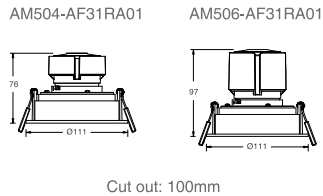

MODULAR DESIGN

DIMENSION

STANDARD

DESCRIPTION

Ava-Commercial series, it comes into round and square with modular design, in various wattage, besides, single downlight could be more with dual head, perfectly fit into any indoor retails or commercial environments.

LIGHT DISTRIBUTION

LED MODULE PACKAGE

Model	AM504
PCS/Carton	50
Inner Box size(cm)	12*10*7
Carton size(cm)	51*25*37
Net weight(kg)	0.25
Gross weight(kg)	12.75

Model	AM506
PCS/Carton	50
Inner Box size(cm)	12*10*7
Carton size(cm)	51*25*37
Net weight(kg)	0.32
Gross weight(kg)	16.3