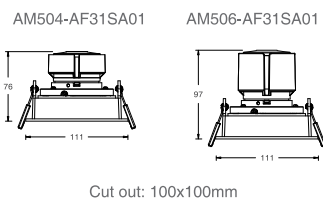

MODULAR DESIGN

DIMENSION

STANDARD

DESCRIPTION

Ava-Commercial series, it comes into round and square with modular design, in various wattage, besides, single downlight could be more with dual head, perfectly fit into any indoor retails or commercial environments.

LIGHT DISTRIBUTION

LED MODULE PACKAGE

Model	AM504
PCS/Carton	50
Inner Box size(cm)	12*10*7
Carton size(cm)	51*25*37
Net weight(kg)	0.25
Gross weight(kg)	12.75

Model	AM506
PCS/Carton	50
Inner Box size(cm)	12*10*7
Carton size(cm)	51*25*37
Net weight(kg)	0.32
Gross weight(kg)	16.3