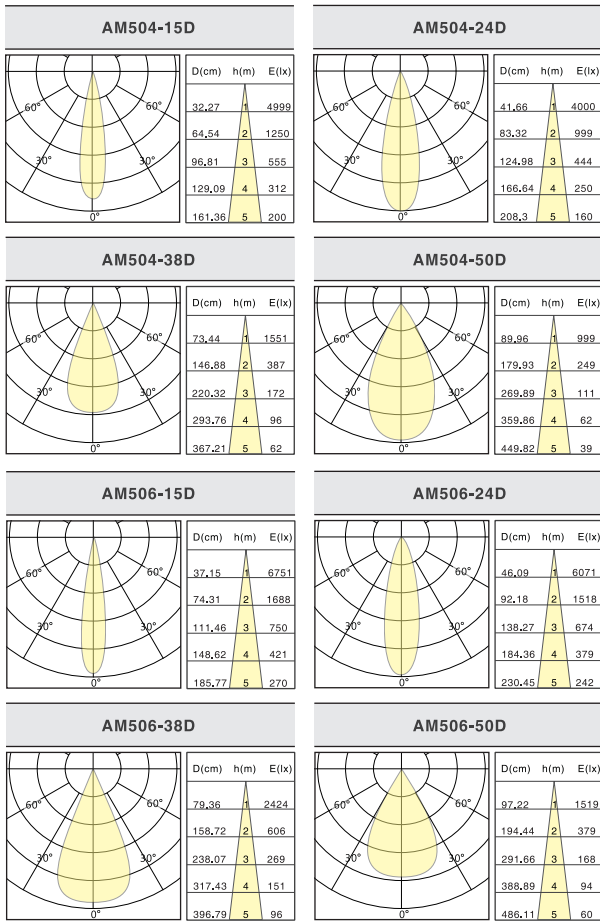

LIGHT DISTRIBUTION