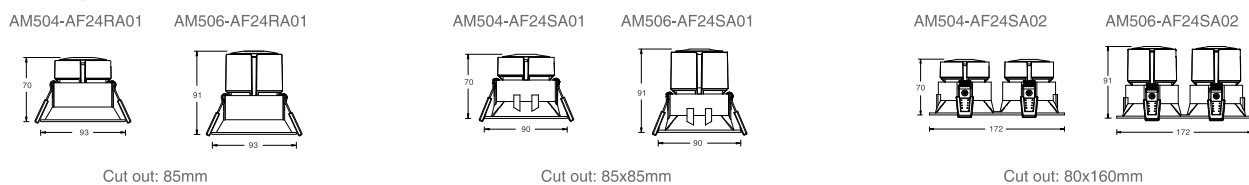

FEATURES

- Ava Mr16 module fits various custom mounting rings or any MR16 fittings for wide range of applications.
- Aesthetic in design, Small in size but high in wattage thanks to it's efficient convection ventilation design heatsink.
- Uniform light distribution, light efficiency up to 90lm/W, 4 beam angles selectable(15, 24, 38, 50D)
- Dim-to Warm 1800K-3000K and single color 2700K to 5000K range with SDCM<3 high color consistency.
- Ava Mr16 Module, mounting rings, optics and accessories, all in modular design to help customer to reduce stock.
- Variable Mounting rings with different cut-outs & low glare level & tiltable for choice.

MODULAR DESIGN

CEILING THICKNESS

ANTI-GLARE ACCESSORY

DIMENSION

SPOT

STANDARD

DEEP FRAME

NARROW TRIM

SPECIFICATION

INPUT VOLTAGE 220-240V / 100-120V / 100-277V AC, 50-60Hz  
 DIMMABLE On-off, Phase dim, 0/1-10V, DALI, Dim-to Warm  
 BEAM ANGLE 15°, 24°, 38°, 50°  
 HOUSING COLOR Black  
 OPERATING TEMPERATURE RANGE -20~+40°C

LIGHT DISTRIBUTION

LED MODULE PACKAGE

Model	AM504
PCS/Carton	50
Inner Box size(cm)	12*10*7
Carton size(cm)	51*25*37
Net weight(kg)	0.25
Gross weight(kg)	12.75

Model	AM506
PCS/Carton	50
Inner Box size(cm)	12*10*7
Carton size(cm)	51*25*37
Net weight(kg)	0.32
Gross weight(kg)	16.3