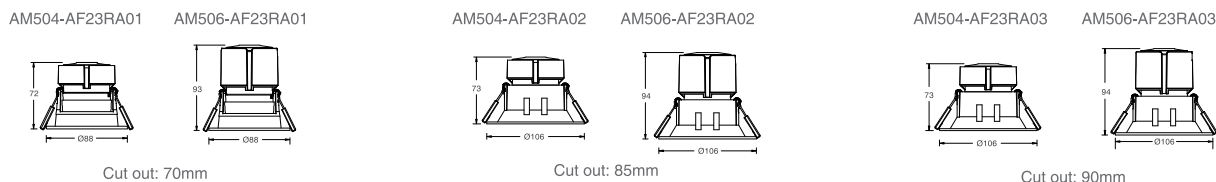

MODULAR DESIGN

CEILING THICKNESS

ANTI-GLARE ACCESSORY

DIMENSION

SPOT

STANDARD

DEEP FRAME

NARROW TRIM

LIGHT DISTRIBUTION

LED MODULE PACKAGE

Model	AM504
PCS/Carton	50
Inner Box size(cm)	12*10*7
Carton size(cm)	51*25*37
Net weight(kg)	0.25
Gross weight(kg)	12.75

Model	AM506
PCS/Carton	50
Inner Box size(cm)	12*10*7
Carton size(cm)	51*25*37
Net weight(kg)	0.32
Gross weight(kg)	16.3