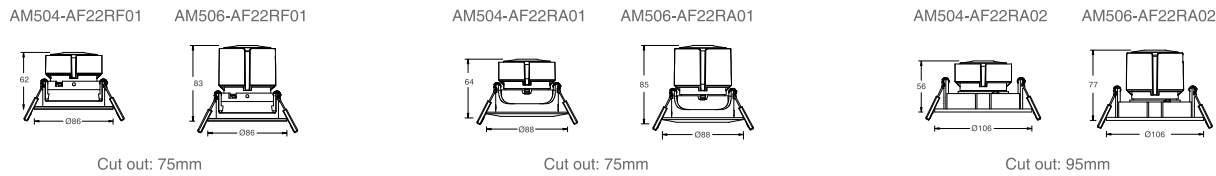

FEATURES

- Ava Mr16 module fits various custom mounting rings or any MR16 fittings for wide range of applications.
- Aesthetic in design, Small in size but high in wattage thanks to it's efficient convection ventilation design heatsink.
- Uniform light distribution, light efficiency up to 90lm/W, 4 beam angles selectable(15, 24, 38, 50D)
- Dim-to Warm 1800K-3000K and single color 2700K to 5000K range with SDCM<3 high color consistency.
- Ava Mr16 Module, mounting rings, optics and accessories, all in modular design to help customer to reduce stock.
- Variable Mounting rings with different cut-outs & low glare level & tiltable for choice.

MODULAR DESIGN

CEILING THICKNESS

ANTI-GLARE ACCESSORY

DIMENSION

SPOT

STANDARD

DEEP FRAME

NARROW TRIM

LIGHT DISTRIBUTION

LED MODULE PACKAGE

Model	AM504
PCS/Carton	50
Inner Box size(cm)	12*10*7
Carton size(cm)	51*25*37
Net weight(kg)	0.25
Gross weight(kg)	12.75

Model	AM506
PCS/Carton	50
Inner Box size(cm)	12*10*7
Carton size(cm)	51*25*37
Net weight(kg)	0.32
Gross weight(kg)	16.3