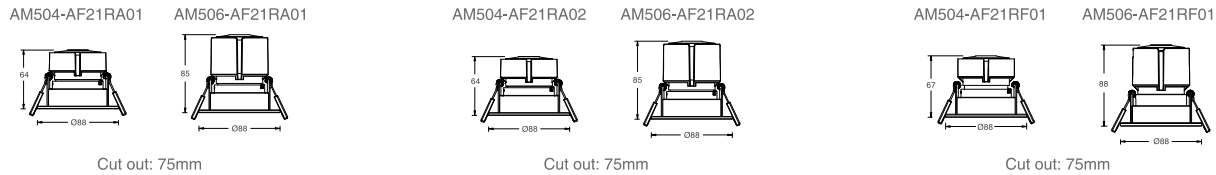

FEATURES

- Ava Mr16 module fits various custom mounting rings or any MR16 fittings for wide range of applications.
- Aesthetic in design, Small in size but high in wattage thanks to it's efficient convection ventilation design heatsink.
- Uniform light distribution, light efficiency up to 90lm/W, 4 beam angles selectable(15, 24, 38, 50D)
- Dim-to Warm 1800K-3000K and single color 2700K to 5000K range with SDCM<3 high color consistency.
- Ava Mr16 Module, mounting rings, optics and accessories, all in modular design to help customer to reduce stock.
- Variable Mounting rings with different cut-outs & low glare level & tiltable for choice.

MODULAR DESIGN

CEILING THICKNESS

ANTI-GLARE ACCESSORY

DIMENSION

SPOT

STANDARD

DEEP FRAME

NARROW TRIM

LIGHT DISTRIBUTION

LED MODULE PACKAGE

Model	AM504
PCS/Carton	50
Inner Box size(cm)	12*10*7
Carton size(cm)	51*25*37
Net weight(kg)	0.25
Gross weight(kg)	12.75

Model	AM506
PCS/Carton	50
Inner Box size(cm)	12*10*7
Carton size(cm)	51*25*37
Net weight(kg)	0.32
Gross weight(kg)	16.3