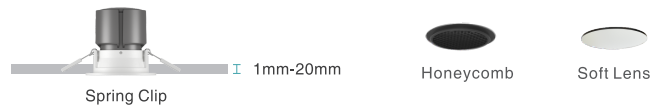

DESCRIPTION

Ava-Residential series, it well integrated the excellent aesthetic appearance and extraordinary functions. Versatile spot lighting or accent lighting could be easily achieved by different mounting rings options. Modular design with the mounting rings of Spot, Standard, Deep Frame, Narrow Trim plus adjustable or fixed options in various wattage, Ava-Residential series is a great choice to get a unified impression in one environment.

FEATURES

- Ava Mr16 module fits various custom mounting rings or any MR16 fittings for wide range of applications.
- Aesthetic in design, Small in size but high in wattage thanks to it's efficient convection ventilation design heatsink.
- Uniform light distribution, light efficiency up to 90lm/W, 4 beam angles selectable(15, 24, 38, 50D)
- Dim-to Warm 1800K-3000K and single color 2700K to 5000K range with SDCM<3 high color consistency.
- Ava Mr16 Module, mounting rings, optics and accessories, all in modular design to help customer to reduce stock.
- Variable Mounting rings with different cut-outs & low glare level & tiltable for choice.

MODULAR DESIGN

CEILING THICKNESS

ANTI-GLARE ACCESSORY

DIMENSION

SPOT

STANDARD

DEEP FRAME

NARROW TRIM