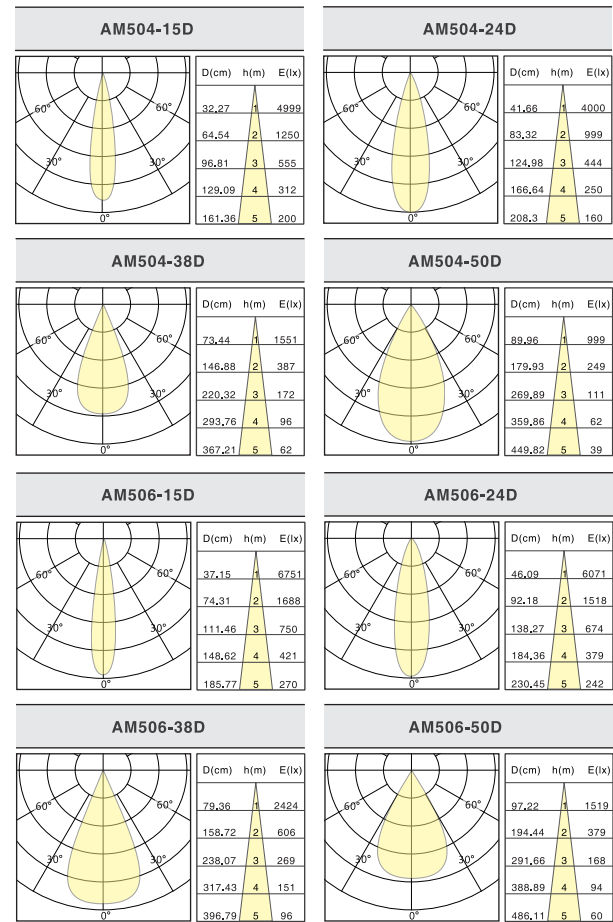

SPECIFICATION

INPUT VOLTAGE 220-240V / 100-120V / 100-277V AC, 50-60Hz
DIMMABLE On-off, Phase dim, 0/1-10V, DALI, Dim-to Warm
BEAM ANGLE 15°, 24°, 38°, 50°
HOUSING COLOR Black
OPERATING TEMPERATURE RANGE -20~+40°C

MODEL NUMBER	POWER	COLOR TEMP	LUMINOUS FLUX(Lm) CRI80+	LUMINOUS FLUX(Lm)±5% CRI90+	BEAM ANGLE
AM504	5W	2700K 3000K	382 lm 510 lm	333 lm 444 lm	24°
AM504	8W	2700K 3000K	626 lm 836 lm	545 lm 727 lm	24°
AM506	10W	2700K 3000K	765 lm 1022 lm	666 lm 889 lm	24°
AM506	15W	2700K 3000K	1162 lm 1550 lm	1011 lm 1348 lm	24°

LIGHT DISTRIBUTION

LED MODULE PACKAGE

Model	AM504
PCS/Carton	50
Inner Box size(cm)	12*10*7
Carton size(cm)	51*25*37
Net weight(kg)	0.25
Gross weight(kg)	12.75

Model	AM506
PCS/Carton	50
Inner Box size(cm)	12*10*7
Carton size(cm)	51*25*37
Net weight(kg)	0.32
Gross weight(kg)	16.3

MOUNTING RING MODULE PACKAGE

Model	AF21RA01 AF21RA02 AF21RF01 AF22RA01 AF22RF01 AF23RA01 AF24RA01
PCS/Carton	100
Inner Box size(cm)	9.5*9.5*5.5
Carton size(cm)	49.5*40*29.5
Net weight(kg)	0.087
Gross weight(kg)	9.7

Model	AF22RA02 AF23RA02 AF23RA03
PCS/Carton	100
Inner Box size(cm)	10.5*10.5*5.5
Carton size(cm)	54.5*44*29.5
Net weight(kg)	0.108
Gross weight(kg)	11.8

Model	AF24SA02
PCS/Carton	50
Inner Box size(cm)	19*12*5
Carton size(cm)	62.5*20.5*52
Net weight(kg)	0.222
Gross weight(kg)	11.1