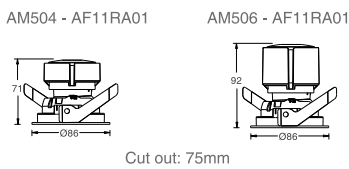

Secondary Reflector Color

ANTI-GLARE ACCESSORY

DIMENSION

STANDARD

TRIMLESS

CEILING THICKNESS

DESCRIPTION

Ava-Hotel series is an upgrade version based on Ava MR16 downlight system because of its precise light quality and great anti-glare control ability. Except normal beam 15°, 24°, 38°, 50°, Ava-Hotel can provide very narrow beam 8°, all beams bring precise light distribution, plus its 38 degree cut-off angle and fully-enclosed structure when tilting, Ava-hotel is ideal for a variety of hotel or residential applications.

FEATURES

- Elegant & compact in its style, versatile in its using.
- Precise light control, 8°, 15°, 24°, 38°, 50° beam lens options.
- Light efficiency is up to 80 lm/w.
- Interchangeable different color secondary reflectors for decorative function.
- Anti-glare accessories provide maximum visual comfort.
- Precision engineering adjustment mechanism from 0° to 30°, every 5° has a fixed limit to achieve accurate tilt Angle.

LIGHT DISTRIBUTION

LIGHT DISTRIBUTION

PACKAGE

Model	AM504-AF11RA01
PCS/Carton	48
Inner Box size(cm)	10*9.2*11.5
Carton size(cm)	42*39*37
Net weight(kg)	11.52
Gross weight(kg)	12

Model	AM506-AF11RA01
PCS/Carton	48
Inner Box size(cm)	10*9.2*11.5
Carton size(cm)	42*39*37
Net weight(kg)	14.4
Gross weight(kg)	14.88