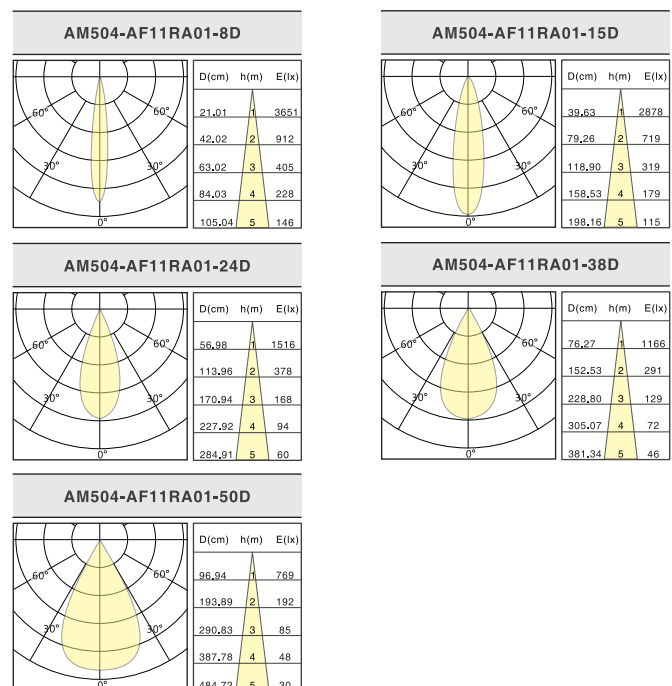

LIGHT DISTRIBUTION