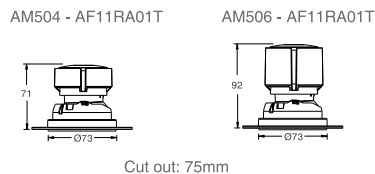

Secondary Reflector Color

ANTI-GLARE ACCESSORY

DIMENSION

STANDARD

TRIMLESS

CEILING THICKNESS

DESCRIPTION

Ava-Hotel series is an upgrade version based on Ava MR16 downlight system because of its precise light quality and great anti-glare control ability. Except normal beam 15°, 24°, 38°, 50°, Ava-Hotel can provide very narrow beam 8°, all beams bring precise light distribution, plus its 38 degree cut-off angle and fully-enclosed structure when tilting, Ava-hotel is ideal for a variety of hotel or residential applications.

FEATURES

- Elegant & compact in its style, versatile in its using.
- Precise light control, 8°, 15°, 24°, 38°, 50° beam lens options.
- Light efficiency is up to 80 lm/w.
- Interchangeable different color secondary reflectors for decorative function.
- Anti-glare accessories provide maximum visual comfort.
- Precision engineering adjustment mechanism from 0° to 30°, every 5° has a fixed limit to achieve accurate tilt Angle.