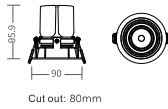

EM060-EF63RA01