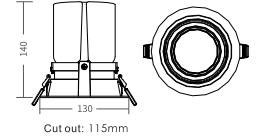

EM090-EF93RA01