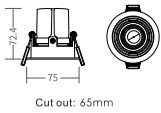

DIMENSION

EM050-EF53RA01