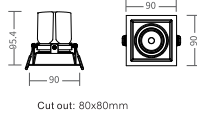

EM060-EF63SA01