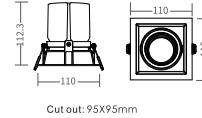

EM070-EF73SA01