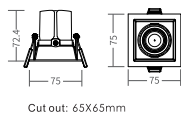

EM050-EF53SA01