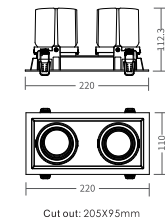

EM070-EF73SA02