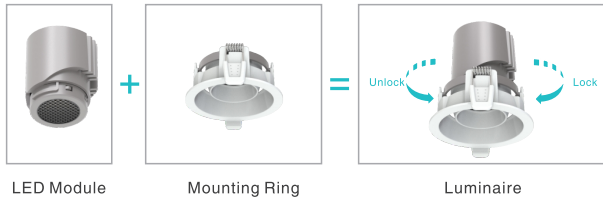

MODULAR DESIGN