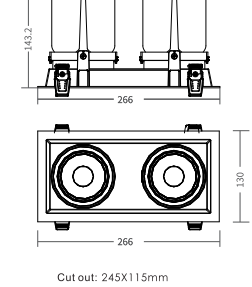

EM090-EF93SA02