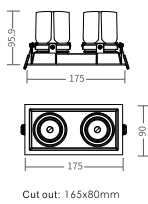

EM060-EF63SA02