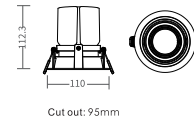

EM070-EF73RA01