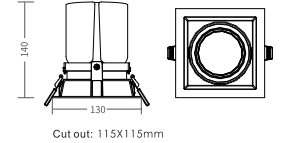

EM090-EF93SA01