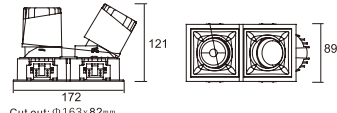

DETAILS

More convenient and secure installation

Perfect Heat Dissipation Design

DIMENSION

VRF050
VRA050

Cut out: \varnothing 50mm

VSA082
VSA082S

Cut out: \varnothing 82x82mm

VRF075
VRA075

Cut out: \varnothing 75mm

VRA082-02
VSA082S-02

Cut out: \varnothing 163x82mm

VRF095
VRA095

Cut out: \varnothing 95mm

TRA082-02

Cut out: \varnothing 163x82mm