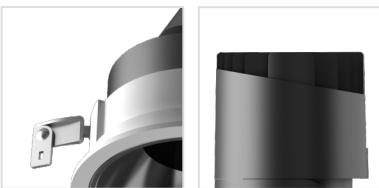

DESCRIPTION

VILLA is not only an aesthetic designed downlight, but also release high quality light thanks to combination of a precision light beam reflector and secondary reflector. Four sizes with wattages from 5W to 25W plus adjustable version and fixed version, VILLA is truly a LED down light system. So, when you have an environment where ask for different light solution & different cut-outs, VILLA family will be a great choice to get a unified impression.

FEATURES

- Elegant in its style, versatile in its using.
- Full range of fixed and adjustable version downlight with wattages 5W-30W in 4 sizes.
- Interchangeable different color secondary reflectors for anti-glare and decorative function.
- Anti-glare accessories provide maximum visual comfort.

DETAILS

More convenient and secure installation

Perfect Heat Dissipation Design

DIMENSION

VRF050
VRA050

Cut out: \varnothing 50mm

VSA082
VSA082S

Cut out: \varnothing 82x82mm