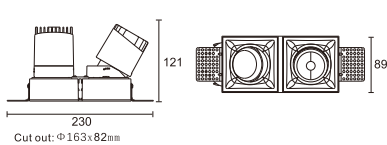

DETAILS

More convenient and secure installation

Perfect Heat Dissipation Design

DIMENSION

VRF050
VRA050

Cut out: \varnothing 50mm

VSA082
VSA082S

Cut out: \varnothing 82x82mm

VRF075
VRA075

Cut out: \varnothing 75mm

VRA082-02
VSA082S-02

Cut out: \varnothing 163x82mm

VRF095
VRA095

Cut out: \varnothing 95mm

TRA082-02

Cut out: \varnothing 163x82mm