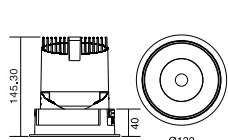

DETAILS

More convenient and secure installation

Perfect Heat Dissipation Design

DIMENSION

VRF050
VRA050

Cut out: \varnothing 50mm

VSA082
VSA082S

Cut out: \varnothing 82x82mm

VRF075
VRA075

Cut out: \varnothing 75mm

VRA082-02
VSA082S-02

Cut out: \varnothing 163x82mm

VRF095
VRA095

Cut out: \varnothing 95mm

TRA082-02

Cut out: \varnothing 163x82mm

VRF120
VRA120

Cut out: \varnothing 120mm

VRA075-02

Cut out: \varnothing 226x113mm

TRA075-02

Cut out: \varnothing 226x113mm

SPECIFICATION

INPUT VOLTAGE	220-240V / 100-120V / 100-277V AC, 50-60Hz
DIMMABLE	ON/OFF, Triac-DIM, DALI-DIM, 1-10V-DIM
BEAM ANGLE	15°, 24°, 38°, 60°
HOUSING COLOR	Black
OPERATING TEMPERATURE RANGE	-20~+45°C