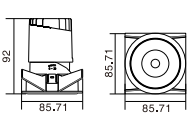

DETAILS

More convenient and secure installation

Perfect Heat Dissipation Design

DIMENSION

VRF050
VRA050

Cut out: \varnothing 50mm

VSA082
VSA082S

Cut out: \varnothing 82x82mm

VRF075
VRA075

Cut out: \varnothing 75mm

VRA082-02
VSA082S-02

Cut out: \varnothing 163x82mm

VRF095
VRA095

Cut out: \varnothing 95mm

TRA082-02

Cut out: \varnothing 163x82mm