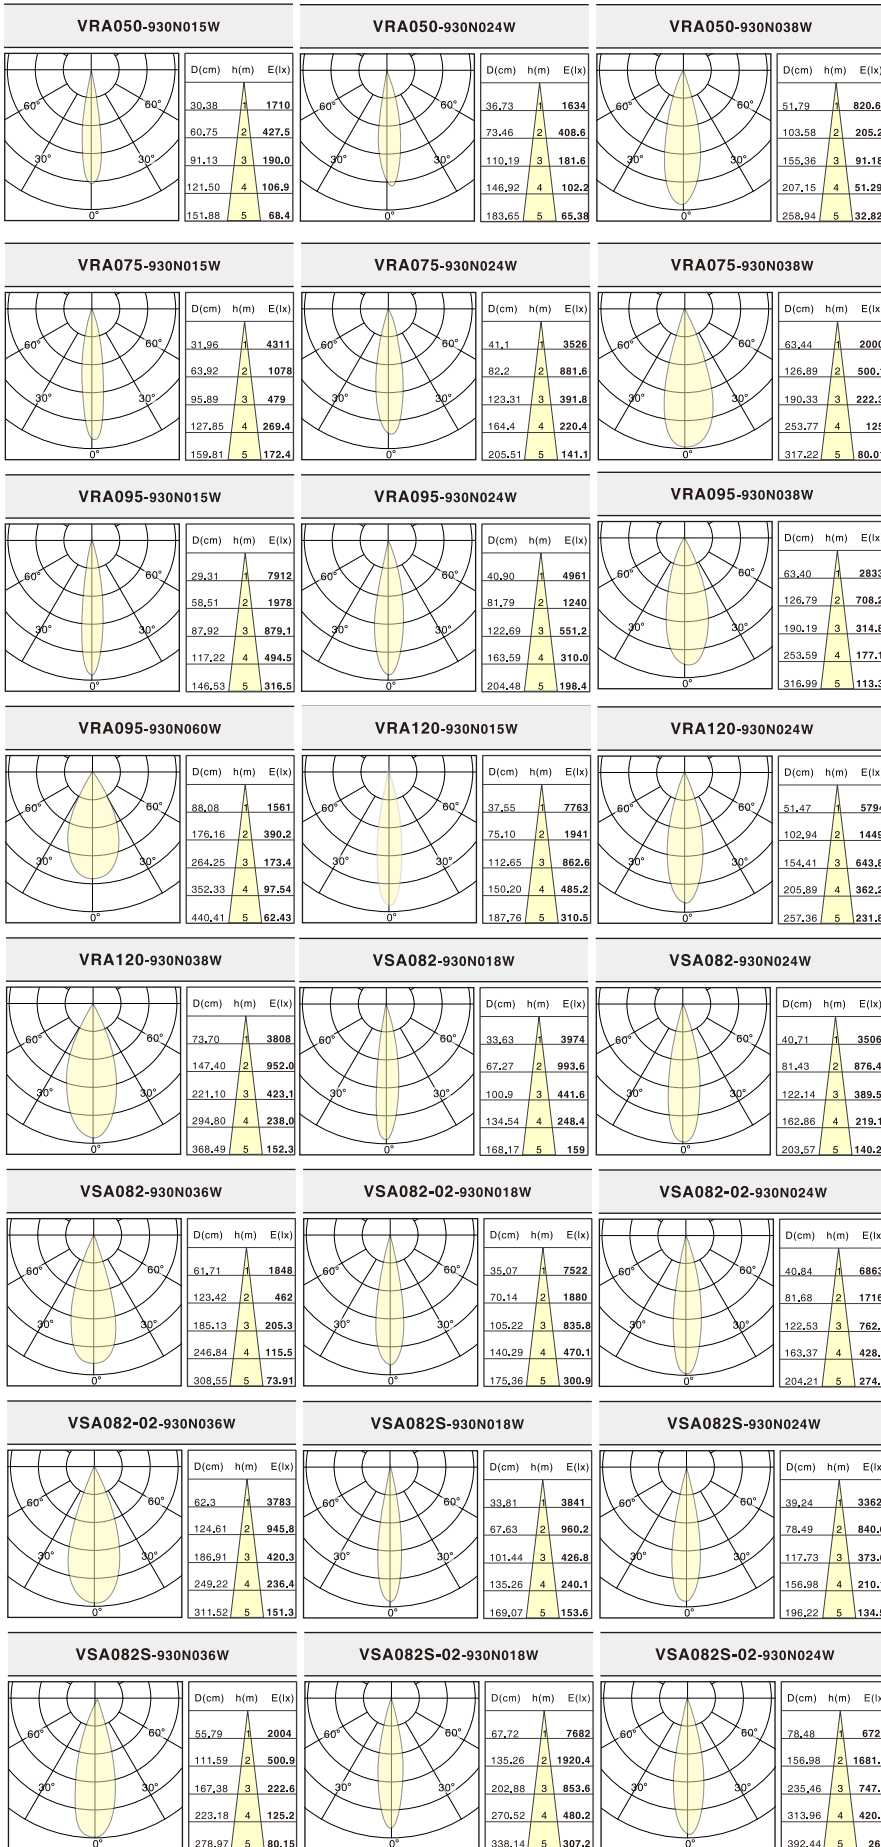

LIGHT DISTRIBUTION

PACKAGE

Model	VRA050/VRF050
PCS/Carton	30
Inner Box size(cm)	12.5*9.5*10.5
Carton size(cm)	49.5*26.5*33.5
Net weight(kg)	7.2
Gross weight(kg)	9

Model	VRA075/VRF075
PCS/Carton	30
Inner Box size(cm)	15*11*13
Carton size(cm)	57*31.5*41
Net weight(kg)	12.45
Gross weight(kg)	15.5

Model	VRA095/VRF095
PCS/Carton	16
Inner Box size(cm)	18*13*14
Carton size(cm)	54*37.5*30
Net weight(kg)	10.72
Gross weight(kg)	13

Model	VRA120/VRF120
PCS/Carton	12
Inner Box size(cm)	21*15.5*17
Carton size(cm)	48.5*43.5*36
Net weight(kg)	12.66
Gross weight(kg)	15

Model	VSA082
PCS/Carton	
Inner Box size(cm)	
Carton size(cm)	
Net weight(kg)	
Gross weight(kg)	

Model	VSA082-02
PCS/Carton	
Inner Box size(cm)	
Carton size(cm)	
Net weight(kg)	
Gross weight(kg)	

Model	VSA082S
PCS/Carton	
Inner Box size(cm)	
Carton size(cm)	
Net weight(kg)	
Gross weight(kg)	

Model	VSA082S-02
PCS/Carton	
Inner Box size(cm)	
Carton size(cm)	
Net weight(kg)	
Gross weight(kg)