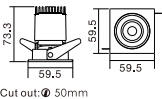

DETAILS

More convenient and secure installation

Perfect Heat Dissipation Design

DIMENSION

VRF050
VRA050

Cut out: \varnothing 50mm

VSA082
VSA082S

Cut out: \varnothing 82x82mm