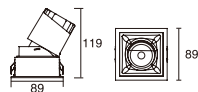

DETAILS

More convenient and secure installation

Perfect Heat Dissipation Design

DIMENSION

VRF050
VRA050

Cut out: \varnothing 50mm

VSA082
VSA082S

Cut out: \varnothing 82x82mm