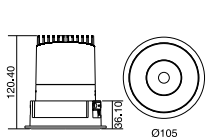

DETAILS

More convenient and secure installation

Perfect Heat Dissipation Design

DIMENSION

VRF050
VRA050

Cut out: \varnothing 50mm

VSA082
VSA082S

Cut out: \varnothing 82x82mm

VRF075
VRA075

Cut out: \varnothing 75mm

VRA082-02
VSA082S-02

Cut out: \varnothing 163x82mm

VRF095
VRA095

Cut out: \varnothing 95mm

TRA082-02

Cut out: \varnothing 163x82mm