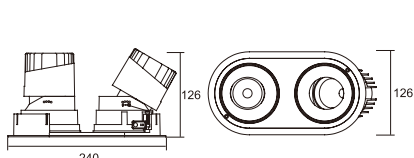

Cut out: $\varnothing$ 226x113mm

TRA075-02