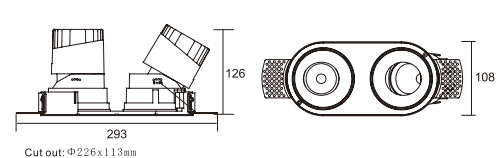

DETAILS

More convenient and secure installation

Perfect Heat Dissipation Design

DIMENSION

VRF050
VRA050

Cut out: \varnothing 50mm

VSA082
VSA082S

Cut out: \varnothing 82x82mm

VRF075
VRA075

Cut out: \varnothing 75mm

VRA082-02
VSA082S-02

Cut out: \varnothing 163x82mm

VRF095
VRA095

Cut out: \varnothing 95mm

TRA082-02

Cut out: \varnothing 163x82mm

VRF120
VRA120

Cut out: \varnothing 120mm

VRA075-02

Cut out: \varnothing 226x113mm

TRA075-02

Cut out: \varnothing 226x113mm

SPECIFICATION

INPUT VOLTAGE	220-240V / 100-120V / 100-277V AC, 50-60Hz
DIMMABLE	ON/OFF, Triac-DIM, DALI-DIM, 1-10V-DIM
BEAM ANGLE	15°, 24°, 38°, 60°
HOUSING COLOR	Black
OPERATING TEMPERATURE RANGE	-20~+45°C

LIGHT DISTRIBUTION

PACKAGE

Model	VRA050/VRF050
PCS/Carton	30
Inner Box size(cm)	12.5*9.5*10.5
Carton size(cm)	49.5*26.5*33.5
Net weight(kg)	7.2
Gross weight(kg)	9

Model	VRA075/VRF075
PCS/Carton	30
Inner Box size(cm)	15*11*13
Carton size(cm)	57*31.5*41
Net weight(kg)	12.45
Gross weight(kg)	15.5