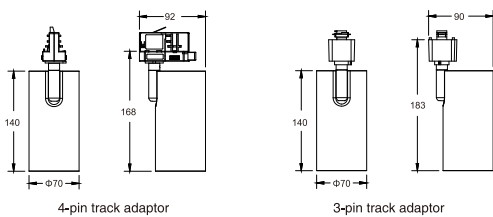

DETAILS

High Lumen Efficiency :  
**110lm/W** ( CRI80+ )

Deep anti-glare structure  
maximum the eyes comfort level.  
**UGR<16**  
Plus honeycomb filter,  
the UGR is even <10.

DIMENSION

EN-TLE010-11  
EN-TLE015-11

EN-TLE020-11  
EN-TLE025-11  
EN-TLE030-11

DESCRIPTION

ALINE is a stylish and compact LED track light that will fit smoothly into any retail, gallery environments. High lumen efficiency(>110lm/W) & versatile optical accessories can increase the great light comfort and fulfill different light demands. The head can be adjusted precisely 360°+ horizontal(rotation) and 90° vertical without dead angle. The light, as a result, is emitted exactly where you need it. The integrated driver gives clean feeling and the ceiling will not be cluttered with drivers aimed in different directions.

FEATURES

- Stylish and compact design with integrated driver.
- Light efficiency is up to **110lm/W**(static white) & **100lm/W**(CCT selectable)
- Interchangeable lens: 15°, 24°, 36°, 60°.
- Help client reduce inventory pressure, make CCT selectable(27K/30K/40K) as an option.
- Maximum the visual comfortable, the UGR is <16, plus honeycomb filter, the UGR is even <6.
- Very clean & elegant design, decorate the environment in a minimalist style.
- Privately-designed joints can hold the track head at any positions without malfunctions.
- 360°+ rotation without dead angle and 90°vertical aiming.