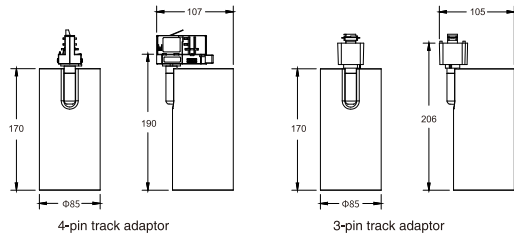

DETAILS

High Lumen Efficiency :  
**110lm/W** ( CRI80+ )

Deep anti-glare structure  
maximum the eyes comfort level.  
**UGR<16**  
Plus honeycomb filter,  
the UGR is even <10.

DIMENSION

EN-TLE010-11  
EN-TLE015-11

EN-TLE020-11  
EN-TLE025-11  
EN-TLE030-11

DESCRIPTION

ALINE is a stylish and compact LED track light that will fit smoothly into any retail, gallery environments. High lumen efficiency(>110lm/W) & versatile optical accessories can increase the great light comfort and fulfill different light demands. The head can be adjusted precisely 360°+ horizontal(rotation) and 90° vertical without dead angle. The light, as a result, is emitted exactly where you need it. The integrated driver gives clean feeling and the ceiling will not be cluttered with drivers aimed in different directions.

FEATURES

- Stylish and compact design with integrated driver.
- Light efficiency is up to **110lm/W**(static white) & **100lm/W**(CCT selectable)
- Interchangeable lens: 15°, 24°, 36°, 60°.
- Help client reduce inventory pressure, make CCT selectable(27K/30K/40K) as an option.
- Maximum the visual comfortable, the UGR is <16, plus honeycomb filter, the UGR is even <6.
- Very clean & elegant design, decorate the environment in a minimalist style.
- Privately-designed joints can hold the track head at any positions without malfunctions.
- 360°+ rotation without dead angle and 90°vertical aiming.