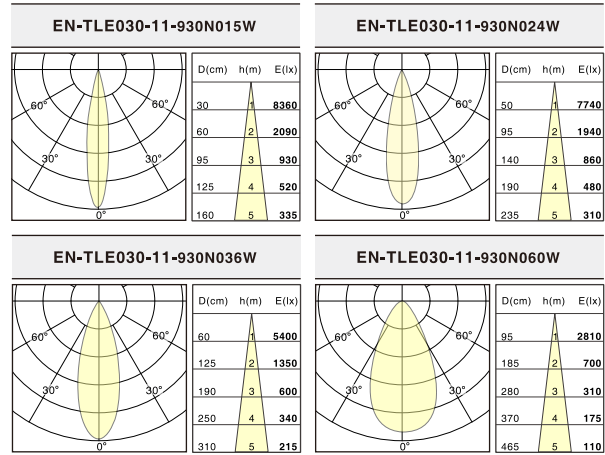

LIGHT DISTRIBUTION