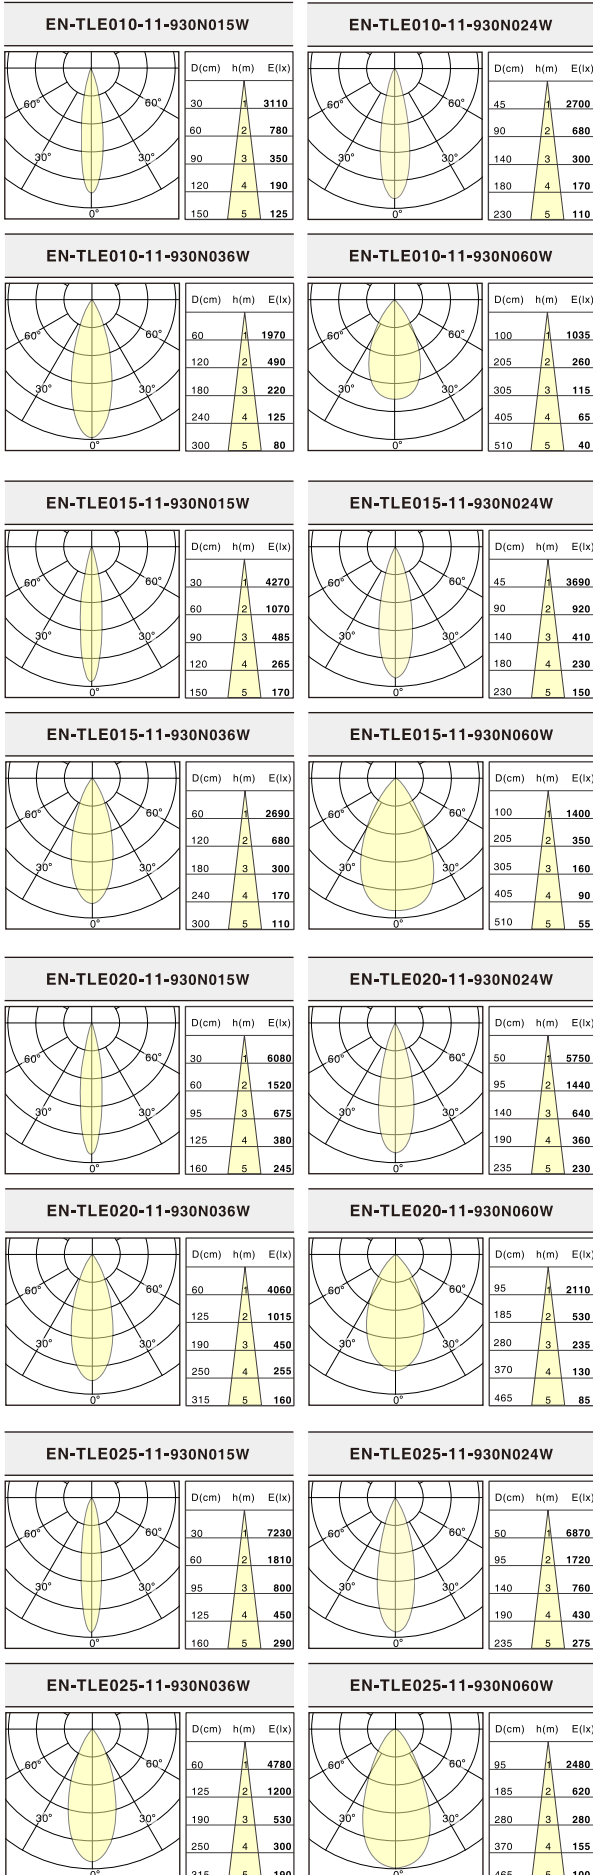

LIGHT DISTRIBUTION