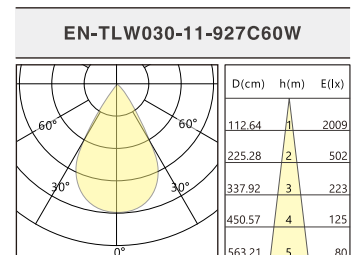

LIGHT DISTRIBUTION

MOVIA-30W