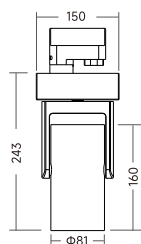

DIMENSION

EN-TLW030-11

4-pin track adaptor