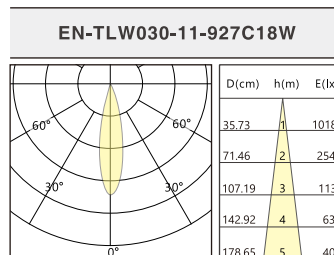

LIGHT DISTRIBUTION

MOVIA-30W