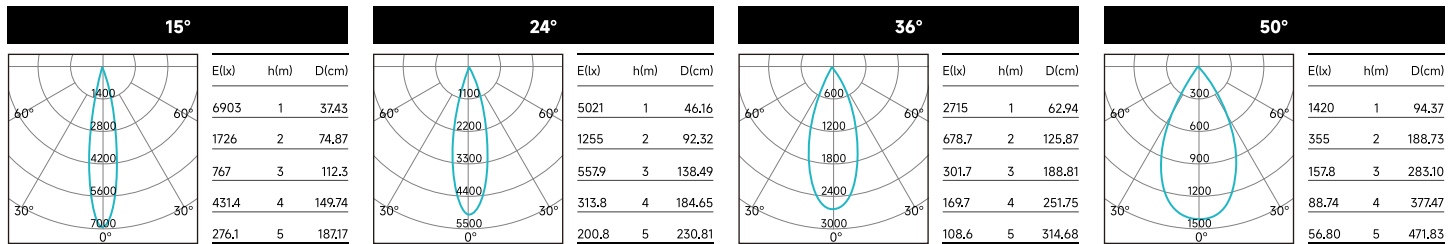

3000K 15W

Above test data is based on [Hotel (DF61RA01N)](#) with 3000K 90CRI LED.

LUMEN MULTIPLIERS

CCT	MULTIPLIER
2700K	0.95
3000K	1.00
3500K	1.04
4000K	1.06

Applying Lumen Multipliers to Calculate Delivered Lumens

Base Fixture Delivered Lumens (from PHOTOMETRIC DATA)	x	CCT Multiplier	=	Delivered Lumens for Desired Fixture
STANDARD TRIM Example: DM60-DF61RA01N 10W 3500K				
827 lm	x	1.04	=	860 lm