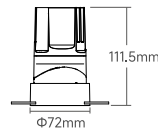

DIMENSION

LED Module

DM60

Trim For Hotel Series

DM60-DF61RA01N

Round Adjustable

DM60-DF61RA01T

Round Adjustable Trimless