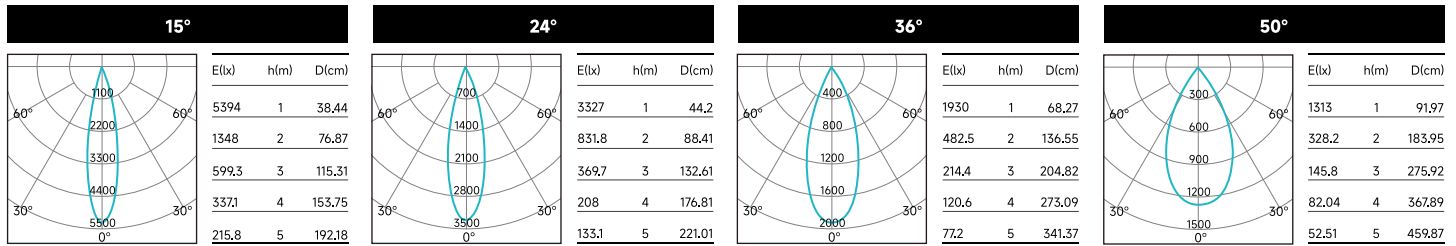

Type:

Project:

PHOTOMETRIC DATA (NON-DIMMING)

POWER	CCT	CRI	BEAM OPTIC	LUMENS (lm)	EFFICACY (lm/W)	MAX CANDELA (cd)
10W	3000K	90	15°	827	79	5395
			24°	760	73	3318
			36°	805	77	1928
			50°	831	80	1345
15W	3000K	90	15°	1014	69	6890
			24°	1097	75	5006
			36°	1004	68	2739
			50°	956	65	1440

Above test data is based on [Hotel (DF61RA01N)](#) trim with 3000K 90CRI LED.

LIGHT DISTRIBUTION

3000K 10W