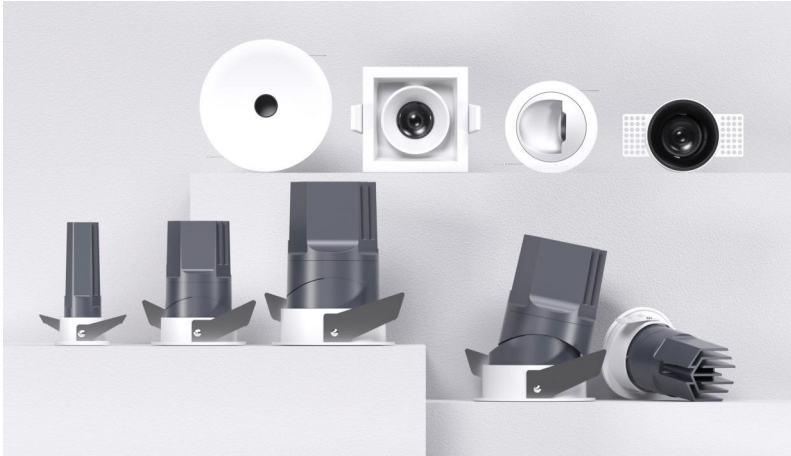

Type:

Project:

DELLA

DM60

DESCRIPTION

The Della supports both remodel and new construction installations, with IC options that require no housing. Engineered for versatility, it is available in a wide range of mounting frames of round, square, pinhole, dual and triple heads, with precise lighting distribution, fit perfectly to hospitality, commercial and residential spaces.

FEATURES

- 100% light distribution without being blocked at any angle.
- Rotate and tilt with audible and tactile feedback and scale for precise adjustments.
- Interchangeable trims and optical accessories.
- all available in a variety of finishes and colors.
- Classic White, Dim to Warm, Tunable White, RGBCW color options.
- IP65 rated for wet location.
- Modular structure for easier and cost effective SKU management.
- Service the LED optics and Driver from above the ceiling.

DIMENSION

LED Module

DM60

Trim For Hotel Series

DM60-DF61RA01N

Round Adjustable

DM60-DF61RA01T

Round Adjustable Trimless

Type:

Project:

DELLA MINI DOWNLIGHT SYSTEM

The Della downlight series offers a complete line of high performance LED luminaires that provide outstanding functionality and quality.

The series features ultra mini 35mm size, high performance standard and uniform floor-to-ceiling wall washing. Multiple power level options and a full line of round and square, trimmed and trimless luminaires offer versatile solutions for various lighting applications. Easy to install, and service.