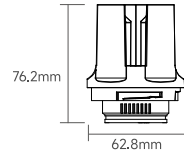

DIMENSION

LED Module

DM60

Trim For Hotel Series