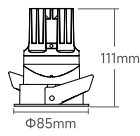

Type:

Project:

PHOTOMETRIC DATA (NON-DIMMING)

POWER	CCT	CRI	BEAM OPTIC	LUMENS (lm)	EFFICACY (lm/W)	MAX CANDELA (cd)
10W	3000K	90	15°	827	79	5395
			24°	760	73	3318
			36°	805	77	1928
			50°	831	80	1345
15W	3000K	90	15°	1014	69	6890
			24°	1097	75	5006
			36°	1004	68	2739
			50°	956	65	1440

DIMENSION

LED Module

DM60

Trim For Hotel Series

DM60-DF61RA01N

Round Adjustable

DM60-DF61RA01T

Round Adjustable Trimless