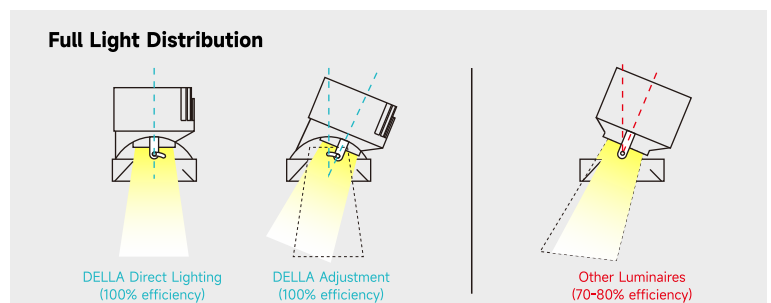

Type:

Project:

DELLA

DM60

DESCRIPTION

The Della supports both remodel and new construction installations, with IC options that require no housing. Engineered for versatility, it is available in a wide range of mounting frames of round, square, pinhole, dual and triple heads, with precise lighting distribution, fit perfectly to hospitality, commercial and residential spaces.

FEATURES

- 100% light distribution without being blocked at any angle.
- Rotate and tilt with audible and tactile feedback and scale for precise adjustments.
- Interchangeable trims and optical accessories.
- all available in a variety of finishes and colors.
- Classic White, Dim to Warm, Tunable White, RGBCW color options.
- IP65 rated for wet location.
- Modular structure for easier and cost effective SKU management.
- Service the LED optics and Driver from above the ceiling.

ELECTRICAL

Power: 10W, 15W
Voltage: 120-277V AC
Frequency: 50/60Hz
Power factor: >0.90
Dimming: On-off / 0/1-10V / DALI / TRIAC / DMX512

OPTICAL

LED type: COB
Lumen output: 831lm (10W), 1125lm (15W)
Beam optic: 15° / 24° / 36° / 50°
Color quality: CRI 90+, SDCM≤2
Light color: Static White: 2700K, 3000K, 3500K, 4000K
Tunable White: 2700K-6500K
Dim-to Warm: 1800K-3000K
Full Spectrum: RGBCW

LAMP

Frame color: Black
Trim color: White / Black
Operating temperature: -20°C~40°C
Lifespan: >50000h@80%(L80)
Warranty: 5 years limited warranty

DETAILS