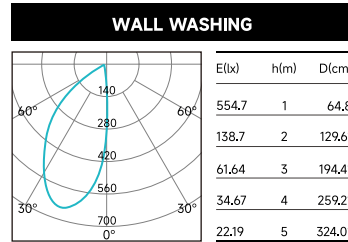

ACCESSORIES (TO BE ORDERED SEPARATELY)
FOR INSTALLATION CONSULT THE INSTRUCTION SHEET

SECONDARY REFLECTOR COLOR

Black
DF55RF01-B

White
DF55RF01-W

Silver
DF55RF01-S

PHOTOMETRIC DATA (NON-DIMMING)

POWER	CCT	CRI	BEAM OPTIC	LUMENS (lm)	EFFICACY (lm/W)	MAX CANDELA (cd)
8W	3000K	90	Wall Washing	468	55	542
10W	3000K	90	Wall Washing	582	57	680

Above test data is based on 3000K 90CRI LED.

LIGHT DISTRIBUTION

3000K 8W

3000K 10W

Above test data is based on 3000K 90CRI LED.

LUMEN MULTIPLIERS

CCT	MULTIPLIER
2700K	0.95
3000K	1.00
3500K	1.04
4000K	1.06

Applying Lumen Multipliers to Calculate Delivered Lumens