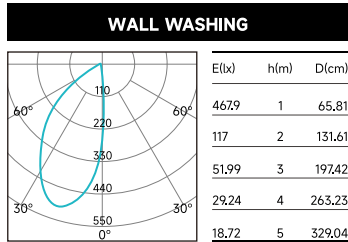

ACCESSORIES (TO BE ORDERED SEPARATELY)
FOR INSTALLATION CONSULT THE INSTRUCTION SHEET

SECONDARY REFLECTOR COLOR

Black
DF55RF01-B

White
DF55RF01-W

Silver
DF55RF01-S

PHOTOMETRIC DATA (NON-DIMMING)

POWER	CCT	CRI	BEAM OPTIC	LUMENS (lm)	EFFICACY (lm/W)	MAX CANDELA (cd)
8W	3000K	90	Wall Washing	468	55	542
10W	3000K	90	Wall Washing	582	57	680

Above test data is based on 3000K 90CRI LED.

LIGHT DISTRIBUTION

3000K 8W

3000K 10W

Above test data is based on 3000K 90CRI LED.

LUMEN MULTIPLIERS

CCT	MULTIPLIER
2700K	0.95
3000K	1.00
3500K	1.04
4000K	1.06

Applying Lumen Multipliers to Calculate Delivered Lumens