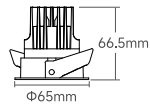

DELLA MINI DOWNLIGHT SYSTEM

The Della downlight series offers a complete line of high performance LED luminaires that provide outstanding functionality and quality.

The series features ultra mini 35mm size, high performance standard and uniform floor-to-ceiling wall washing. Multiple power level options and a full line of round and square, trimmed and trimless luminaires offer versatile solutions for various lighting applications. Easy to install, and service.