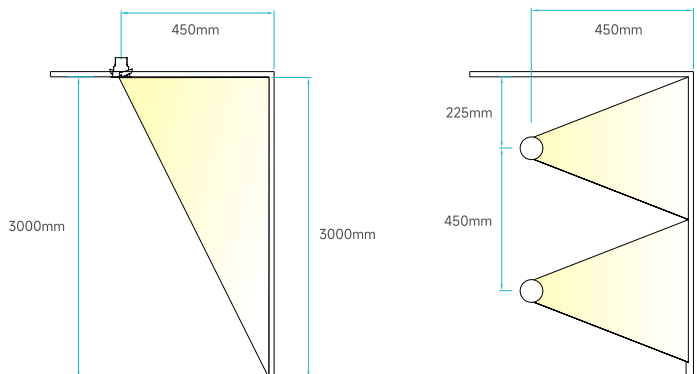

Above test data is based on 3000K 90CRI LED.

LIGHT DISTRIBUTION

3000K 8W

3000K 10W

Above test data is based on 3000K 90CRI LED.

LUMEN MULTIPLIERS

CCT	MULTIPLIER
2700K	0.95
3000K	1.00
3500K	1.04
4000K	1.06

Applying Lumen Multipliers to Calculate Delivered Lumens

Base Fixture Delivered Lumens (from PHOTOMETRIC DATA)	x	CCT Multiplier	=	Delivered Lumens for Desired Fixture
STANDARD TRIM Example: DM50-DF55RF01N 8W 3500K				
468 lm	x	1.04	=	487 lm

WALL WASHING SUGGESTED SPACING AND WALL DISTANCE