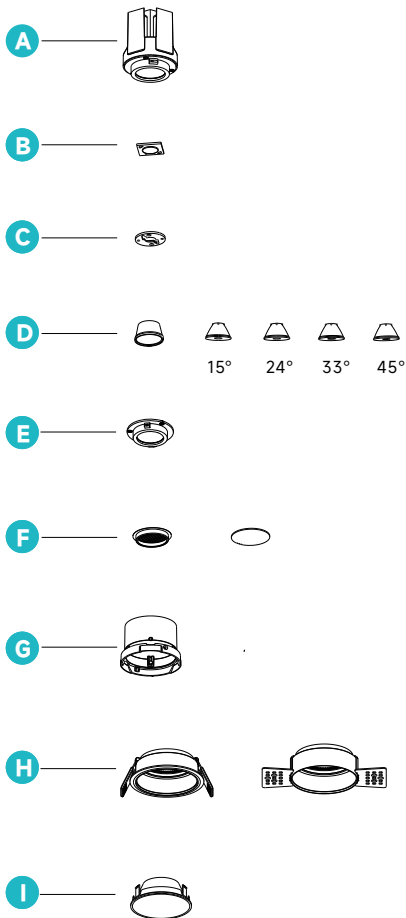

Base Fixture Delivered Lumens (from PHOTOMETRIC DATA)	x	CCT Multiplier	=	Delivered Lumens for Desired Fixture
<b>STANDARD TRIM Example: DM060-DF61RF01N 10W 3500K</b>				
621 lm	x	1.04	=	646 lm

**LIGHT DISTRIBUTION**

**3000K 10W**

**3000K 15W**

Above test data is based on [Round Fixed \(DF61RF01N\)](#) with 3000K 90CRI LED.

**EXPLODED OVERVIEW - PART SELECTION**

**PARTS**

- A** - Led Module
- B** - Light Source
  - Static White: 2700K, 3000K, 3500K, 4000K
  - Tunable White: 2700K-6000K
  - Dim-to Warm: 1800K-3000K
- C** - LED Holder
- D** - Beam Lens (15° / 24° / 33° / 45°)
- E** - Fixed Ring
- F** - Honeycomb, Soft Lens
- G** - Precise Angle Alignment (Round-Fixed)
- H** - Round Fixed Trim For One Light Engine  
Round Fixed Trimless For One Light Engine
- I** - Interchangeable Secondary Reflector (Round-Fixed)