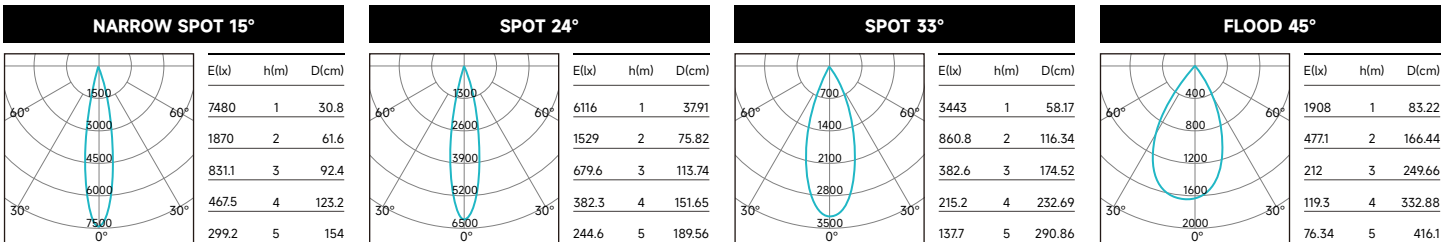

3000K 15W

Above test data is based on [Round Fixed (DF61RF01N)](#) with 3000K 90CRI LED.