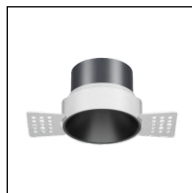

Round Fixed Trimless