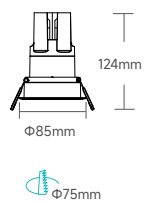

**BEAM CUT OFF ANGLE**

**DIMENSION**

**LED Module**

DM060 / DM060P

**Trim For Hotel Series**

Round Fixed

DM060-DF61RF01N / DM060P-DF61RF01N

Round Fixed Trimless