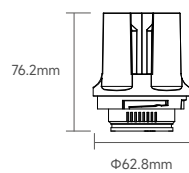

**BEAM CUT OFF ANGLE**

**DIMENSION**

**LED Module**

DM060 / DM060P

**Trim For Hotel Series**

Round Fixed

DM060-DF61RF01N / DM060P-DF61RF01N

Round Fixed Trimless