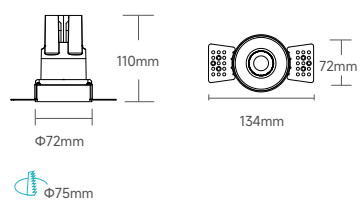

DM060-DF61RF01T / DM060P-DF61RF01T