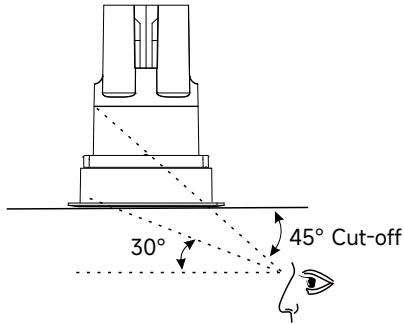

BEAM CUT OFF ANGLE