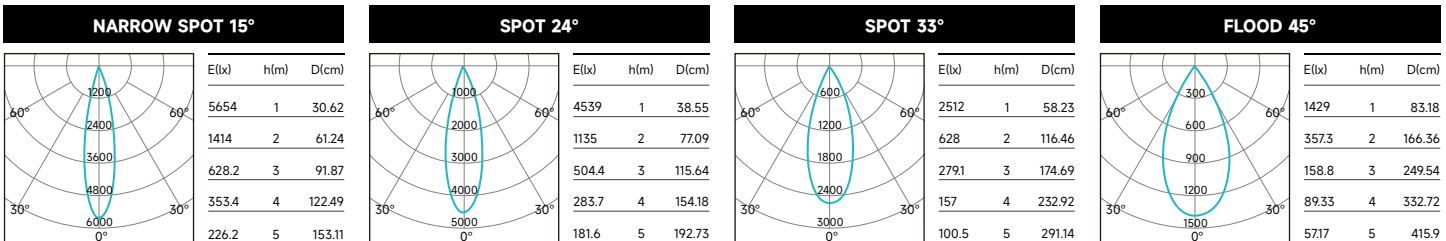

Type:

Project:

PHOTOMETRIC DATA (NON-DIMMING)

LUMEN PACKAGE	POWER	CCT	15°			24°			33°			45°		
			LUMENS	EFFICACY	MAX CANDELA	LUMENS	EFFICACY	MAX CANDELA	LUMENS	EFFICACY	MAX CANDELA	LUMENS	EFFICACY	MAX CANDELA
DM060-DF61RF01N	10W	3000K	621	60	5653	727	70	4553	758	73	2526	781	75	1436
DM060-DF61RF01N	15W	3000K	822	56	7476	970	66	6062	1024	69	3421	1042	70	1911

Above test data is based on [Round Fixed (DF61RF01N)](#) trim with 3000K 90CRI LED.

LUMEN MULTIPLIERS

CCT	MULTIPLIER
2700K	0.95
3000K	1.00
3500K	1.04
4000K	1.06

Applying Lumen Multipliers to Calculate Delivered Lumens

Base Fixture Delivered Lumens (from PHOTOMETRIC DATA)	x	CCT Multiplier	=	Delivered Lumens for Desired Fixture
STANDARD TRIM Example: DM060-DF61RF01N 10W 3500K				
621 lm	x	1.04	=	646 lm

LIGHT DISTRIBUTION

3000K 10W