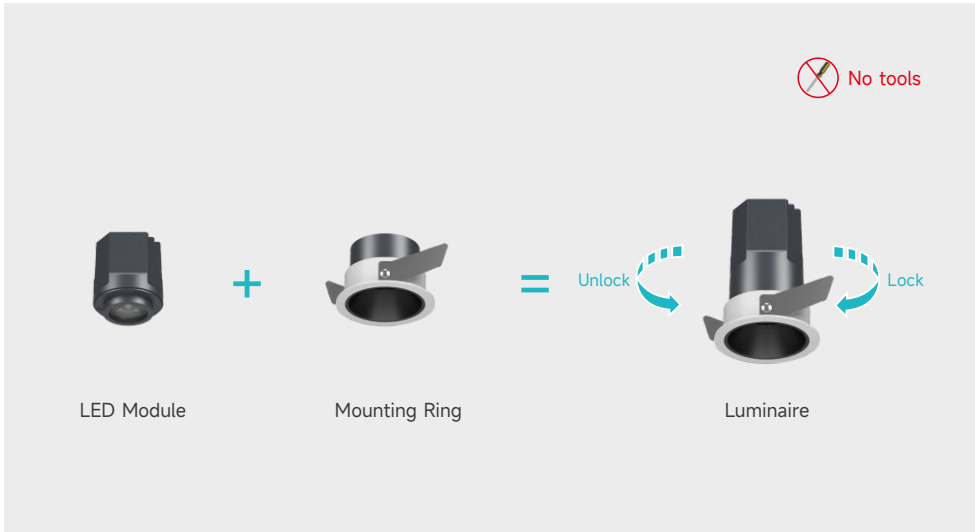

#### LUMINAIRE

Trim Color:	White / Black / Custom Finish*(Consult Factory)
Operating Temperature:	-20°C~35°C
Lifespan:	>50000h@80% (L80)
Warranty:	5 years Carefree for Parts and Components (Labor not included) LED luminaire life reduction and warranty invalidation will occur if installed in environments above 35°C

#### PHYSICAL

Ceiling Thickness:	2mm to 25mm spring plate
Construction:	Aluminum
Mounting:	Recessed with spring plates

**DETAILS**

**Modular Design**

**Pull Ring Design (Foldable)**

No more hard work, pull out led engine in second.