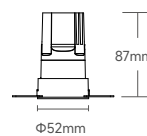

DM050-DF51RF01T / DM050P-DF51RF01T

$\Phi 55\text{mm}$