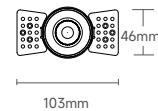

DM050-DF51RF01T / DM050P-DF51RF01T