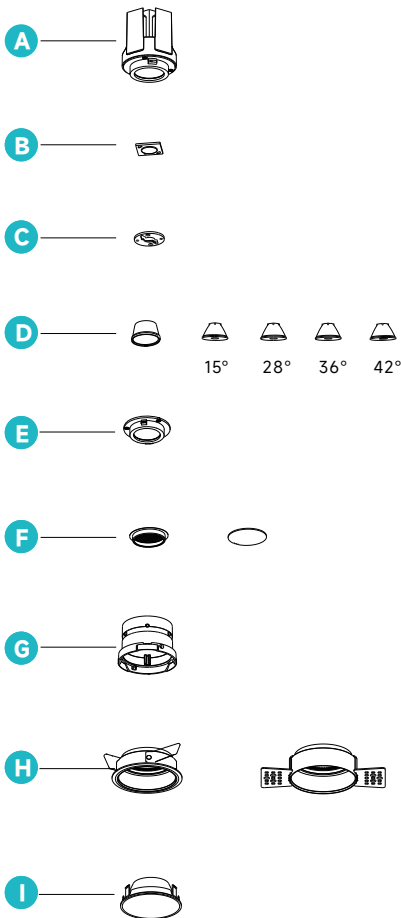

**LIGHT DISTRIBUTION**

**3000K 8W**

**3000K 10W**

Above test data is based on [Round Fixed \(DF51RF01N\)](#) with 3000K 90CRI LED.

**EXPLODED OVERVIEW - PART SELECTION**

**PARTS**

- A** - Led Module
- B** - Light Source
  - Static White: 2700K, 3000K, 3500K, 4000K
  - Tunable White: 2700K-6000K
  - Dim-to Warm: 1800K-3000K
- C** - LED Holder
- D** - Beam Lens (15° / 28° / 36° / 42°)
- E** - Fixed Ring
- F** - Honeycomb, Soft Lens
- G** - Precise Angle Alignment (Round-Fixed)
- H** - Round Fixed Trim For One Light Engine  
Round Fixed Trimless For One Light Engine
- I** - Interchangeable Secondary Reflector (Round-Fixed)

**BEAM CUT OFF ANGLE**

**DIMENSION**

**LED Module**

DM050 / DM050P

**Trim For Hotel Series**

Round Fixed

DM050-DF51RF01N / DM050P-DF51RF01N

$\Phi 55\text{mm}$