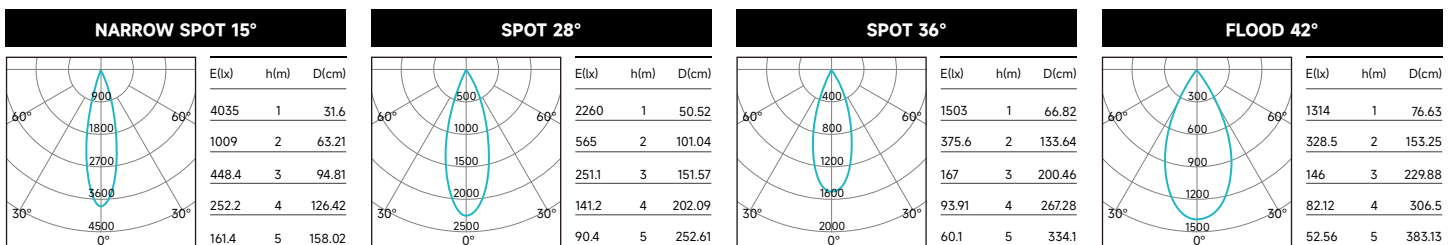

Type:

Project:

PHOTOMETRIC DATA (NON-DIMMING)

LUMEN PACKAGE	POWER	CCT	15°			28°			36°			42°		
			LUMENS	EFFICACY	MAX CANDELA	LUMENS	EFFICACY	MAX CANDELA	LUMENS	EFFICACY	MAX CANDELA	LUMENS	EFFICACY	MAX CANDELA
DM050-DF51RF01N	8W	3000K	470	53	4023	563	68	2256	567	68	1503	608	73	1316

LUMEN PACKAGE	POWER	CCT	28°			36°			42°		
			LUMENS	EFFICACY	MAX CANDELA	LUMENS	EFFICACY	MAX CANDELA	LUMENS	EFFICACY	MAX CANDELA
DM050-DF51RF01N	10W	3000K	715	66	2864	712	66	1912	771	71	1665

Above test data is based on [Round Fixed (DF51RF01N)](#) trim with 3000K 90CRI LED.

LUMEN MULTIPLIERS

CCT	MULTIPLIER
2700K	0.95
3000K	1.00
3500K	1.04
4000K	1.06

Applying Lumen Multipliers to Calculate Delivered Lumens

Base Fixture Delivered Lumens (from PHOTOMETRIC DATA)	x	CCT Multiplier	=	Delivered Lumens for Desired Fixture
STANDARD TRIM Example: DM050-DF51RF01N 8W 3500K				
470 lm	x	1.04	=	489 lm

LIGHT DISTRIBUTION

3000K 8W