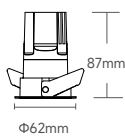

**BEAM CUT OFF ANGLE**

**DIMENSION**

**LED Module**

DM050 / DM050P

**Trim For Hotel Series**

Round Fixed

DM050-DF51RF01N / DM050P-DF51RF01N

$\Phi 55\text{mm}$