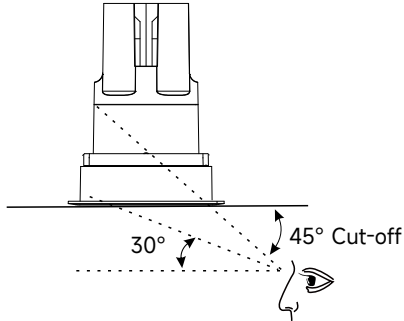

BEAM CUT OFF ANGLE