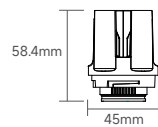

**BEAM CUT OFF ANGLE**

**DIMENSION**

**LED Module**

DM050 / DM050P

**Trim For Hotel Series**

Round Fixed

DM050-DF51RF01N / DM050P-DF51RF01N

$\Phi 55\text{mm}$