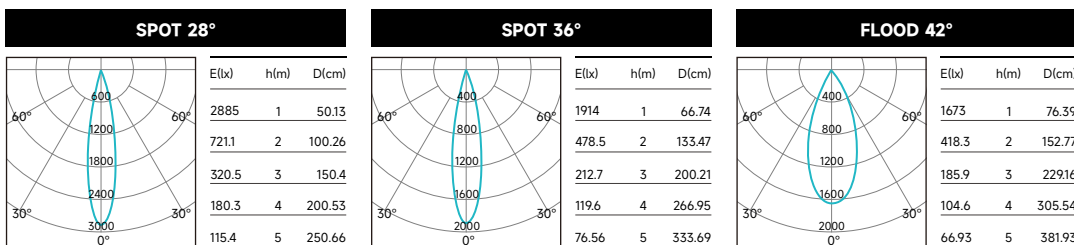

3000K 10W

Above test data is based on [Round Fixed (DF51RF01N)](#) with 3000K 90CRI LED.