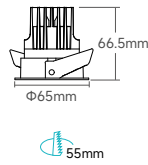

LIGHT DISTRIBUTION
3000K 8W

3000K 10W

Above test data is based on 3000K 90CRI LED.

WALL WASHING SUGGESTED SPACING AND WALL DISTANCE

DIMENSION

Round Fixed

DM050-DF55RF01N

DELLA 2.0 DOWNLIGHT SYSTEM