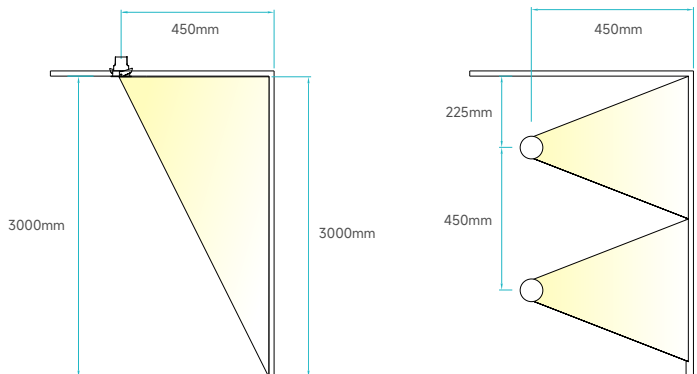

WALL WASHING SUGGESTED SPACING AND WALL DISTANCE