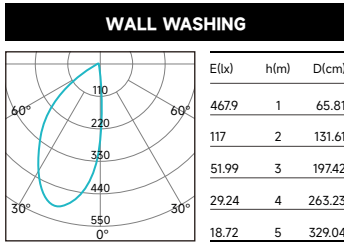

PHOTOMETRIC DATA (NON-DIMMING)

LUMEN PACKAGE	POWER	CCT	wall wash		
			LUMENS	EFFICACY	MAX CANDELA
DM050-DF55RF01N	8W	3000K	470	56	542
DM050-DF55RF01N	10W	3000K	565	57	662

Above test data is based on 3000K 90CRI LED.

LUMEN MULTIPLIERS

CCT	MULTIPLIER
2700K	0.95
3000K	1.00
3500K	1.04
4000K	1.06

Applying Lumen Multipliers to Calculate Delivered Lumens

Base Fixture Delivered Lumens (from PHOTOMETRIC DATA)	x	CCT Multiplier	=	Delivered Lumens for Desired Fixture
STANDARD TRIM Example: DM050-DF55RF01N 8W 3500K				
470 lm	x	1.04	=	489 lm

LIGHT DISTRIBUTION

3000K 8W