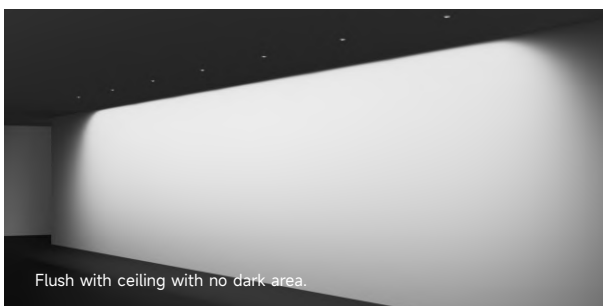

DETAILS

SPECIFICATIONS

ELECTRICAL

Power:	8W, 10W
Voltage:	AC 220-240V
Frequency:	50/60Hz
Power Factor:	>0.90
Dimming:	0/1-10V / TRIAC / DALI

OPTICAL

LED Type:	COB
Lumen Output:	470lm (8W), 565lm (10W)
Beam Optic:	Wall washing
Color Quality:	CRI 90+, SDCM≤3
Color Temperature:	Static White: 2700K, 3000K, 3500K, 4000K Tunable White: 2700K-6000K

LUMINAIRE

Trim Color:	White / Black / Custom Finish*(Consult Factory)
Operating Temperature:	-20°C-35°C
Lifespan:	>50000h@80% (L80)
Warranty:	5 years Carefree for Parts and Components (Labor not included) LED luminaire life reduction and warranty invalidation will occur if installed in environments above 35°C

PHYSICAL

Adjustment Range:	Adjustable (0°-360°rotation)
Ceiling Thickness:	2mm to 25mm spring plate
Construction:	Aluminum
Mounting:	Recessed with spring plates