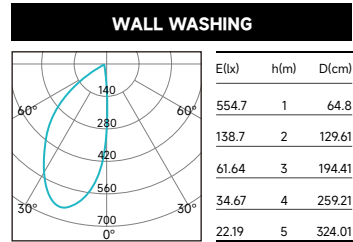

PHOTOMETRIC DATA (NON-DIMMING)

LUMEN PACKAGE	POWER	CCT	wall wash		
			LUMENS	EFFICACY	MAX CANDELA
DM050-DF55RF01N	8W	3000K	470	56	542
DM050-DF55RF01N	10W	3000K	565	57	662

Above test data is based on 3000K 90CRI LED.

LUMEN MULTIPLIERS

CCT	MULTIPLIER
2700K	0.95
3000K	1.00
3500K	1.04
4000K	1.06

Applying Lumen Multipliers to Calculate Delivered Lumens

Base Fixture Delivered Lumens (from PHOTOMETRIC DATA)	x	CCT Multiplier	=	Delivered Lumens for Desired Fixture
STANDARD TRIM Example: DM050-DF55RF01N 8W 3500K				
470 lm	x	1.04	=	489 lm

LIGHT DISTRIBUTION

3000K 8W

3000K 10W

Above test data is based on 3000K 90CRI LED.

WALL WASHING SUGGESTED SPACING AND WALL DISTANCE