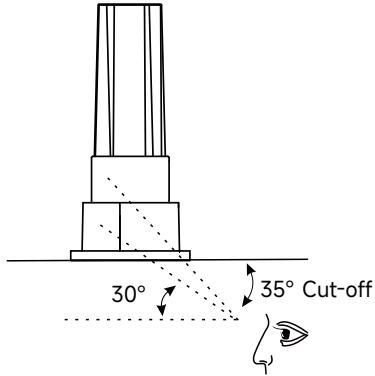

3000K 5W

3000K 8W

Above test data is based on [Round Fixed\(DF31RF01N\)](#) trim with 3000K 90CRI LED.

BEAM CUT OFF ANGLE

DIMENSION

Round Fixed

DM030-DF31RF01N

Round Fixed
Trimless