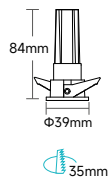

Base Fixture Delivered Lumens (from PHOTOMETRIC DATA)	x	CCT Multiplier	=	Delivered Lumens for Desired Fixture
STANDARD TRIM Example: DM030-DF31RF01N 5W 3500K				
300 lm	x	1.04	=	312 lm

LIGHT DISTRIBUTION

3000K 5W

3000K 8W

Above test data is based on [Round Fixed\(DF31RF01N\)](#) trim with 3000K 90CRI LED.

BEAM CUT OFF ANGLE

DIMENSION

Round Fixed

DM030-DF31RF01N

Round Fixed
Trimless