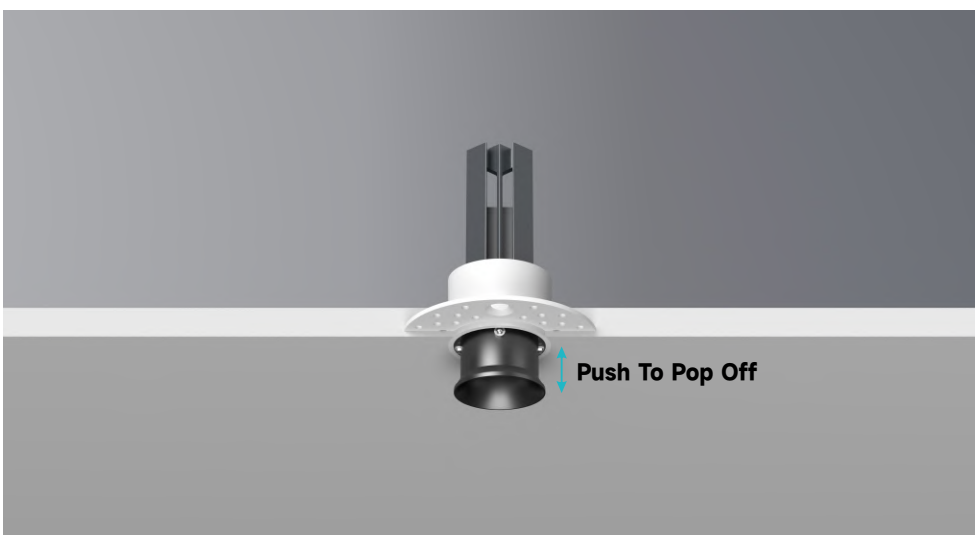

Type:

SPECIFICATION SHEET

Project:

Page 1 / 6

DELLA-Mini

DM030

DESCRIPTION

DELLA DM030 redefines compact performance, delivering 8W output within a mere 35mm cut-out—rivaling larger fixtures in both power and precision. Its advanced optical system produces a crisp, uniform beam with a 35° cut-off angle for exceptional glare control, all in an ultra-slim form that disappears into the ceiling. Engineered for spaces where every millimeter matters, it brings high-impact illumination to minimal openings in retail displays, hospitality suites, and refined residential settings.

FEATURES

- Ultra-Compact, High-Output: Only 35mm cut-out required, yet delivers up to 8W of powerful, focused light.
- Push-to-Pop Design: Trim installs and removes effortlessly for tool-free maintenance from below the ceiling.
- 35° cut-off angle ensures low glare and comfortable viewing.
- Integrated driver fit through the 35mm Hole-Visual Comfort Optics.

PHYSICAL

Ceiling Thickness:	2mm to 25mm spring plate
Construction:	Aluminum
Mounting:	Recessed with spring plates

Type:

Project:

DETAILS

Type:

Project:

ORDERING INFORMATION