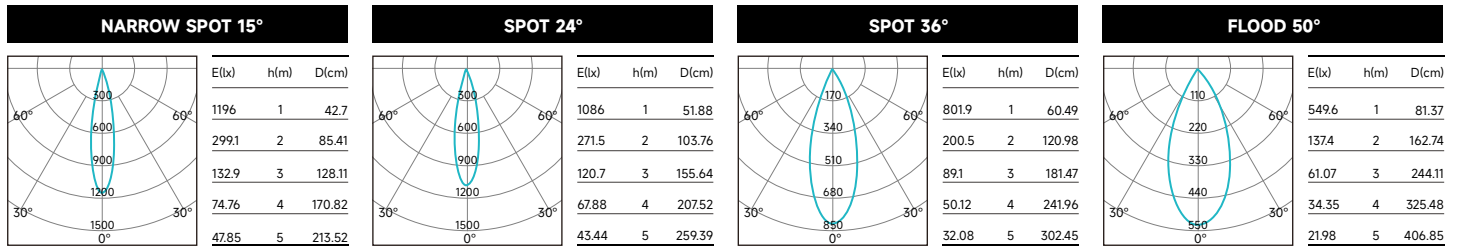

Type:

SPECIFICATION SHEET

Project:

Page 4 / 6

PHOTOMETRIC DATA (NON-DIMMING)

LUMEN PACKAGE	POWER	CCT	15°			24°			36°			50°		
			LUMENS	EFFICACY	MAX CANDELA	LUMENS	EFFICACY	MAX CANDELA	LUMENS	EFFICACY	MAX CANDELA	LUMENS	EFFICACY	MAX CANDELA
DM030-DF31RF01N	5W	3000K	300	53	1217	318	57	1087	298	52	804	299	52	548
DM030-DF31RF01N	8W	3000K	376	49	1558	407	53	1360	389	51	1064	386	50	714

Above test data is based on [Round Fixed(DF31RF01N)](#) trim with 3000K 90CRI LED.

LUMEN MULTIPLIERS

CCT	MULTIPLIER
2700K	0.95
3000K	1.00
3500K	1.04
4000K	1.06

Applying Lumen Multipliers to Calculate Delivered Lumens

Base Fixture Delivered Lumens (from PHOTOMETRIC DATA)	x	CCT Multiplier	=	Delivered Lumens for Desired Fixture
STANDARD TRIM Example: DM030-DF31RF01N 5W 3500K				
300 lm	x	1.04	=	312 lm

LIGHT DISTRIBUTION

3000K 5W