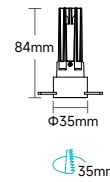

DM030-DF31RF01T