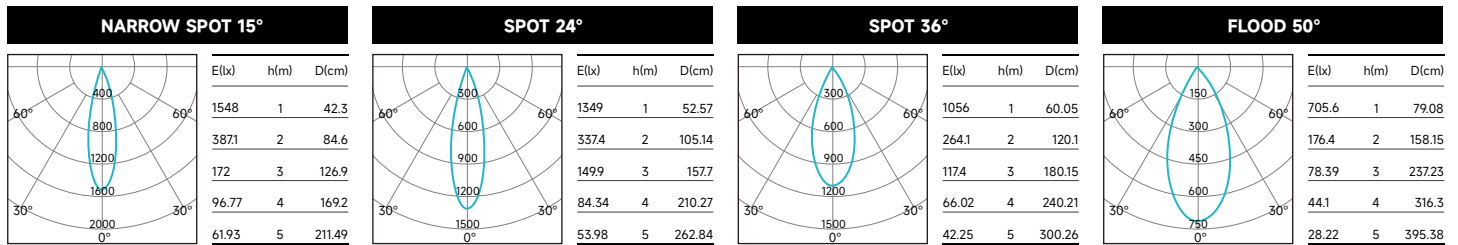

3000K 8W

Above test data is based on [Round Fixed(DF31RF01N)](#) trim with 3000K 90CRI LED.