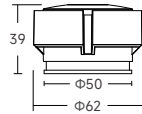

DIMENSION

LED Module

AM504

Trim For AVA-RESIDENTIAL

SPOT

Φ75mm

STANDARD

Φ75mm

Φ75mm

Φ75mm

Φ75mm

Φ95mm

DEEP FRAME

Φ70mm

NARROW TRIM

Φ85mm

Φ85mm

85x85mm

Φ90mm

80x160mm