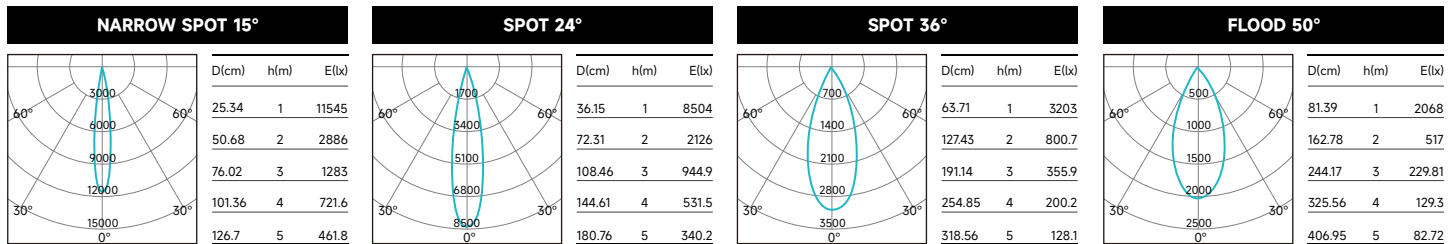

AM506-AF22RF01 3000K 15W