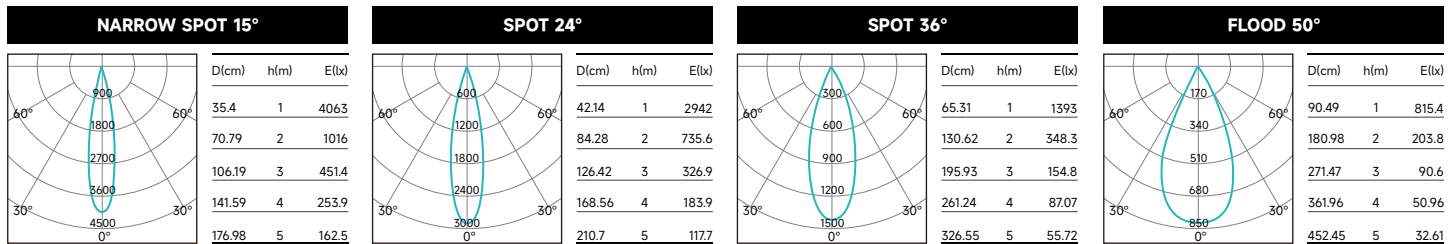

AM507-AF21RF01 3000K 8W