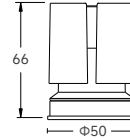

DIMENSION

LED Module

AM507

Trim For AVA-RESIDENTIAL

SPOT

Φ75mm

STANDARD

Φ75mm

Φ75mm

Φ75mm

Φ75mm

Φ95mm

DEEP FRAME

Φ70mm

NARROW TRIM

Φ85mm

Φ85mm

85x85mm

Φ90mm

80x160mm