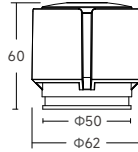

DIMENSION

LED Module

AM506

Trim For AVA-RESIDENTIAL

SPOT

Φ75mm

STANDARD

Φ75mm

Φ75mm

Φ75mm

Φ75mm

Φ95mm

DEEP FRAME

Φ70mm

NARROW TRIM

Φ85mm

Φ85mm

85x85mm

Φ90mm

80x160mm