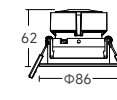

AM504-AF22RF01