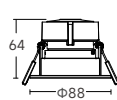

AM507

Trim For AVA-RESIDENTIAL

SPOT

AM504-AF21RA01

AM506-AF21RA01

AM507-AF21RA01

Φ75mm

STANDARD