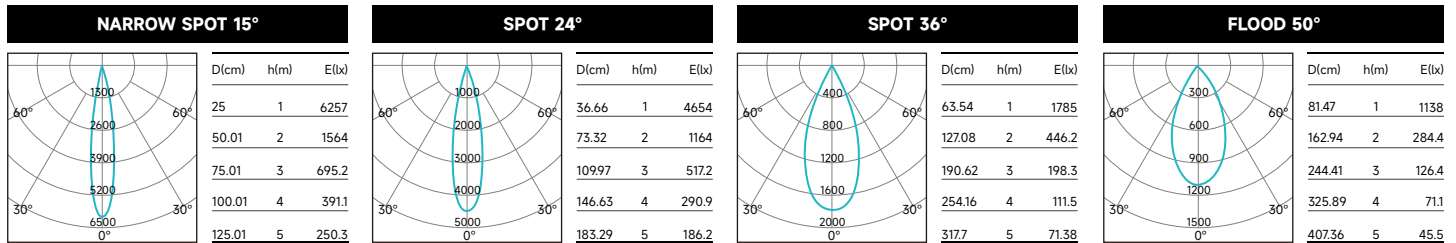

AM504-AF22RF01 3000K 8W