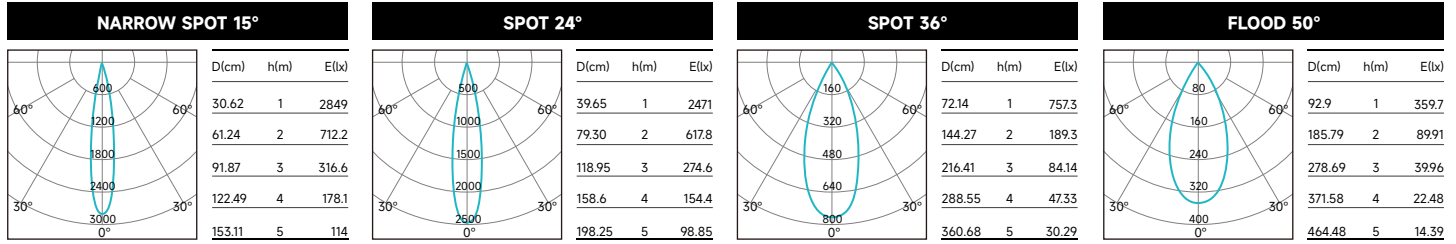

LIGHT DISTRIBUTION

AM504-AF21RF01 3000K 5W