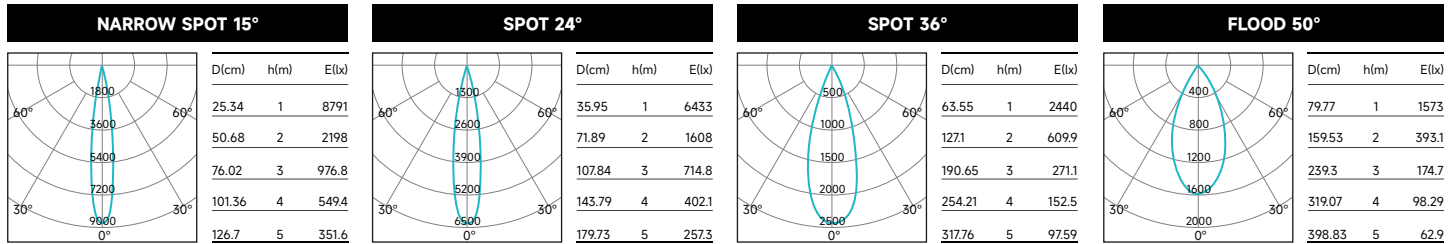

AM506-AF22RF01 3000K 10W