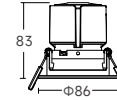

AM506-AF22RF01