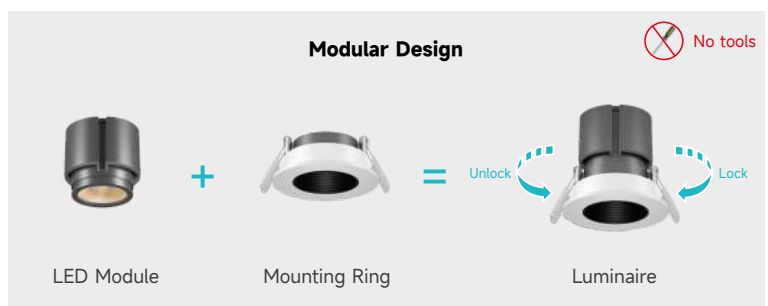

Type:

SPECIFICATION SHEET

Project:

Page 1 / 6

AVA-Residential

AM504 / AM506 / AM507

DESCRIPTION

Ava-Residential series, it well integrated the excellent aesthetic appearance and extraordinary functions. Versatile spot lighting or accent lighting could be easily achieved by different mounting rings options. Modular design with the mounting rings of Spot, Standard, Deep Frame, Narrow Trim plus adjustable or fixed options in various wattage, Ava-Residential series is a great choice to get a unified impression in one environment.

FEATURES

- Ava Mr16 module fits various custom mounting rings or any MR16 fittings for wide range of applications.
- Aesthetic in design, Small in size but high in wattage thanks to it's efficient convection ventilation design heatsink.
- Uniform light distribution, light efficiency up to 90lm/W, 4 beam angles selectable(15, 24, 36, 50D)
- Dim-to Warm 1800K-3000K and single color 2700K to 5000K range with SDCM<3 high color consistency.
- Ava Mr16 Module, mounting rings, optics and accessories, all in modular design to help customer to reduce stock.
- Variable Mounting rings with different cut-outs & low glare level & tiltable for choice.

SPECIFICATIONS

ELECTRICAL

Power: 5W/8W(AM504), 10/15W(AM506), 5W/8W(AM507)
Voltage: AC 220-240V / 100-277V
Frequency: 50/60Hz
Power Factor: >0.90
Dimming: On-off / 0/1-10V / TRIAC / DALI

OPTICAL

LED Type: COB
Lumen Output: 664lm (AM504), 1182lm (AM506) , 693lm (AM507)
Beam Optic: Narrow Spot (15°) / Spot (24°, 36°) / Flood (50°)
Color Quality: CRI 80+/90+, SDCM < 3
Color Temperature: Static White: 2700K, 3000K, 3500K, 4000K
Dim To Warm: 1800K-3000K

LUMINAIRE