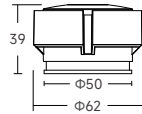

DIMENSION

LED Module

AM504

Trim For AVA-Commercial

STANDARD

Φ100mm

100x100mm

100x192mm