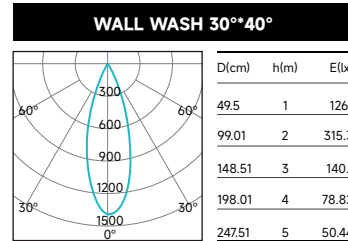

OPTICAL

| | |
|--------------------|--|
| LED Type: | COB |
| Lumen Output: | 445lm (10W), 555lm (15W) |
| Beam Optic: | Wall Wash 30°*40°/Wall Wash 40°*50° |
| Color Quality: | CRI 80+/90+, SDCM≤3 |
| Color Temperature: | Static White: 2700K, 3000K, 3500K, 4000K Tunable White: 2700K-6000K Dim-to Warm: 2000K-3000K |

Above test data is based on [Round Wall Washing](#) trim with 3000K 90CRI LED.

LUMEN MULTIPLIERS

| CCT | MULTIPLIER |
|-------|------------|
| 2700K | 0.95 |
| 3000K | 1.00 |
| 3500K | 1.04 |
| 4000K | 1.06 |

Applying Lumen Multipliers to Calculate Delivered Lumens

| Base Fixture Delivered Lumens (from PHOTOMETRIC DATA) | x | CCT Multiplier | = | Delivered Lumens for Desired Fixture |
|--|---|----------------|---|--------------------------------------|
| STANDARD TRIM Example: EM060-EF61RF04 10W 3500K | | | | |
| 458 lm | x | 1.04 | = | 467 lm |

LIGHT DISTRIBUTION

3000K 10W

3000K 15W

Above test data is based on [Round Wall Washing](#) trim with 3000K 90CRI LED.

WALL WASHING SUGGESTED SPACING AND WALL DISTANCE

EXPLODED OVERVIEW - PART SELECTION

PARTS