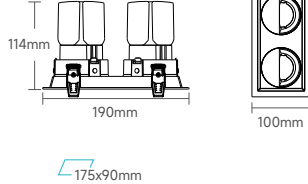

EM060-EF61SF02

Square Wall Washing

EM060-EF61SF02T

Square Wall Washing Trimless

EM060-EF61SF03

Square Wall Washing Dual-head

EM060-EF61SF03T

Square Wall Washing Dual-head Trimless