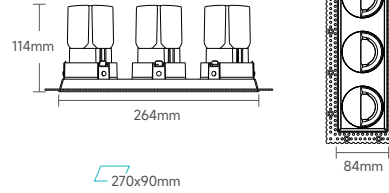

EM060-EF61SF04T