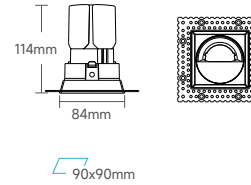

EM060-EF61SF02T