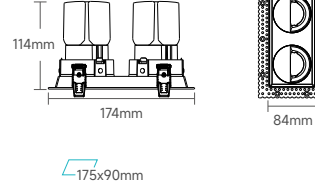

EM060-EF61SF02

Square Wall Washing

EM060-EF61SF02T

Square Wall Washing Trimless

EM060-EF61SF03

Square Wall Washing Dual-head

EM060-EF61SF03T

Square Wall Washing Dual-head Trimless