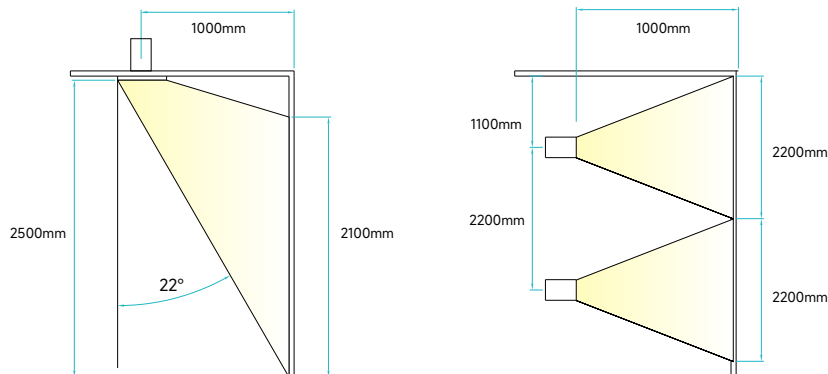

LIGHT DISTRIBUTION

3000K 10W

3000K 15W

Above test data is based on [Round Wall Washing](#) trim with 3000K 90CRI LED.

WALL WASHING SUGGESTED SPACING AND WALL DISTANCE

EXPLODED OVERVIEW - PART SELECTION

PARTS

- A** - Led Module
- B** - Light Source
 - Static White: 2700K, 3000K, 3500K, 4000K
 - Dim To Warm: 2000K-3000K
 - Tunable White: 2700K-6000K
- C** - LED Holder
- D** - Beam Lens (20°*30° / 30°*40°)
- E** - Honeycomb, Soft Lens
- F** - Fixed Ring
- G** - Round Trim For One Light Engine
 - Round Trimless For One Light Engine
 - Square Trim For One Light Engine
 - Square Trimless For One Light Engine
 - Square Dual-head Trim For Two Light Engine
 - Square Dual-head Trimless For Two Light Engine
 - Square Triple-head Trim For Three Light Engine
 - Square Triple-head Trimless For Three Light Engine
- H** - Interchangeable Secondary Reflector (Round-Fixed)