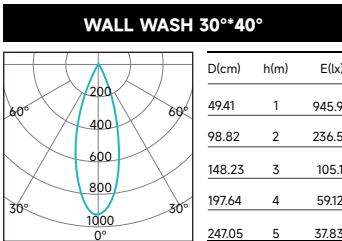

PHOTOMETRIC DATA (NON-DIMMING)

LUMEN PACKAGE	POWER	CCT	wall wash 30°*40°			wall wash 40°*50°		
			LUMENS	EFFICACY	MAX CANDELA	LUMENS	EFFICACY	MAX CANDELA
EM060-EF61RF04	10W	3000K	390	35	632	445	39	597
EM060-EF61RF04	15W	3000K	496	30	805	555	34	745

Above test data is based on [Round Wall Washing](#) trim with 3000K 90CRI LED.

LUMEN MULTIPLIERS

CCT	MULTIPLIER
2700K	0.95
3000K	1.00
3500K	1.04
4000K	1.06

Applying Lumen Multipliers to Calculate Delivered Lumens

Base Fixture Delivered Lumens (from PHOTOMETRIC DATA)	x	CCT Multiplier	=	Delivered Lumens for Desired Fixture
STANDARD TRIM Example: EM060-EF61RF04 10W 3500K				
458 lm	x	1.04	=	467 lm

LIGHT DISTRIBUTION

3000K 10W