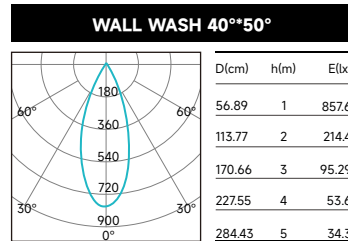

PHOTOMETRIC DATA (NON-DIMMING)

LUMEN PACKAGE	POWER	CCT	wall wash 30°*40°			wall wash 40°*50°		
			LUMENS	EFFICACY	MAX CANDELA	LUMENS	EFFICACY	MAX CANDELA
EM060-EF61RF04	10W	3000K	390	35	632	445	39	597
EM060-EF61RF04	15W	3000K	496	30	805	555	34	745

Above test data is based on [Round Wall Washing](#) trim with 3000K 90CRI LED.

LUMEN MULTIPLIERS

CCT	MULTIPLIER
2700K	0.95
3000K	1.00
3500K	1.04
4000K	1.06

Applying Lumen Multipliers to Calculate Delivered Lumens

Base Fixture Delivered Lumens (from PHOTOMETRIC DATA)	x	CCT Multiplier	=	Delivered Lumens for Desired Fixture
STANDARD TRIM Example: EM060-EF61RF04 10W 3500K				
458 lm	x	1.04	=	467 lm

LIGHT DISTRIBUTION

3000K 10W