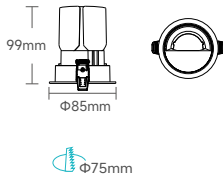

DIMENSION

LED Module

EM060

Trim For ELLA-Hotel Wall Washer Series

EM060-EF61RF04

Round Wall Washing

EM060-EF61RF04T

Round Wall Washing Trimless