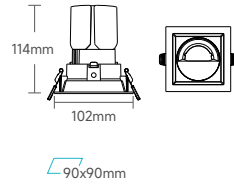

EM060-EF61SF02