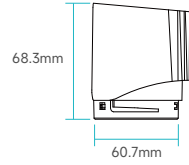

DIMENSION

LED Module

EM060

Trim For ELLA-Hotel Wall Washer Series