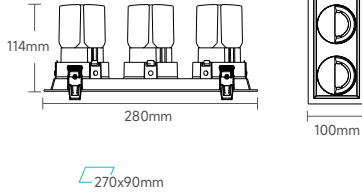

EM060-EF61SF04