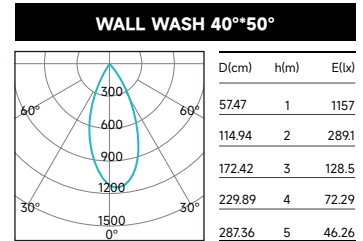

OPTICAL

| | |
|--------------------|--|
| LED Type: | COB |
| Lumen Output: | 445lm (10W), 555lm (15W) |
| Beam Optic: | Wall Wash 30°*40°/Wall Wash 40°*50° |
| Color Quality: | CRI 80+/90+, SDCM≤3 |
| Color Temperature: | Static White: 2700K, 3000K, 3500K, 4000K Tunable White: 2700K-6000K Dim-to Warm: 2000K-3000K |

Above test data is based on [Round Wall Washing](#) trim with 3000K 90CRI LED.

LUMEN MULTIPLIERS

| CCT | MULTIPLIER |
|-------|------------|
| 2700K | 0.95 |
| 3000K | 1.00 |
| 3500K | 1.04 |
| 4000K | 1.06 |

Applying Lumen Multipliers to Calculate Delivered Lumens

| Base Fixture Delivered Lumens (from PHOTOMETRIC DATA) | x | CCT Multiplier | = | Delivered Lumens for Desired Fixture |
|--|---|----------------|---|--------------------------------------|
| STANDARD TRIM Example: EM060-EF61RF04 10W 3500K | | | | |
| 458 lm | x | 1.04 | = | 467 lm |

LIGHT DISTRIBUTION

3000K 10W

3000K 15W

Above test data is based on [Round Wall Washing](#) trim with 3000K 90CRI LED.

WALL WASHING SUGGESTED SPACING AND WALL DISTANCE

EXPLODED OVERVIEW - PART SELECTION

PARTS