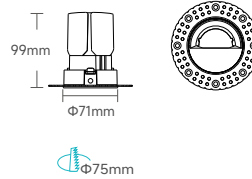

DIMENSION

LED Module

EM060

Trim For ELLA-Hotel Wall Washer Series

EM060-EF61RF04

Round Wall Washing

EM060-EF61RF04T

Round Wall Washing Trimless