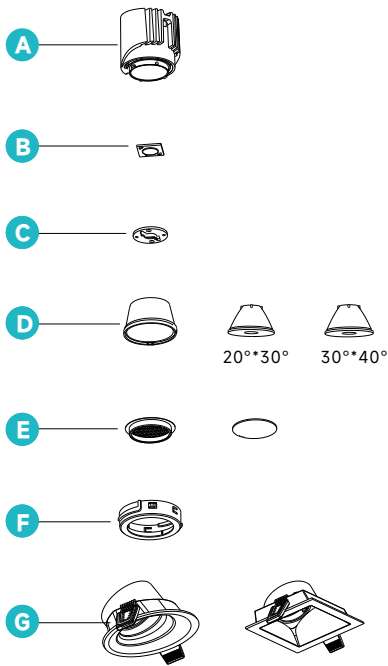

Base Fixture Delivered Lumens (from PHOTOMETRIC DATA)	x	CCT Multiplier	=	Delivered Lumens for Desired Fixture
STANDARD TRIM Example: EM060-EF65RF01 10W 3500K				
890 lm	x	1.04	=	926 lm

LIGHT DISTRIBUTION

3000K 10W

3000K 15W

Above test data is based on [Round](#) trim with 3000K 90CRI LED.

EXPLODED OVERVIEW - PART SELECTION

PARTS

- A** - Led Module
- B** - Light Source
 - Static White: 2700K, 3000K, 3500K, 4000K
 - Dim To Warm: 2000K-3000K
 - Tunable White: 2700K-6000K
- C** - LED Holder
- D** - Beam Lens (20°*30° / 30°*40°)
- E** - Honeycomb, Soft Lens
- F** - Fixed Ring
- G** - Round Trim For One Light Engine
Square Trim For One Light Engine

WALL WASHING SUGGESTED SPACING AND WALL DISTANCE

DIMENSION

LED Module

EM060

Trim For ELLA-Hotel Wall Washer Series

Round

EM060-EF65RF01

Square