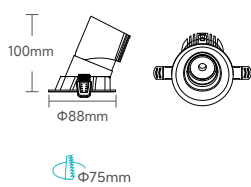

Base Fixture Delivered Lumens (from PHOTOMETRIC DATA)	x	CCT Multiplier	=	Delivered Lumens for Desired Fixture
STANDARD TRIM Example: EM060-EF65RF01 10W 3500K				
890 lm	x	1.04	=	926 lm

LIGHT DISTRIBUTION

3000K 10W

3000K 15W

Above test data is based on [Round](#) trim with 3000K 90CRI LED.

EXPLODED OVERVIEW - PART SELECTION

PARTS

- A** - Led Module
- B** - Light Source
 - Static White: 2700K, 3000K, 3500K, 4000K
 - Dim To Warm: 2000K-3000K
 - Tunable White: 2700K-6000K
- C** - LED Holder
- D** - Beam Lens (20°*30° / 30°*40°)
- E** - Honeycomb, Soft Lens
- F** - Fixed Ring
- G** - Round Trim For One Light Engine
Square Trim For One Light Engine

WALL WASHING SUGGESTED SPACING AND WALL DISTANCE

DIMENSION

LED Module

EM060

Trim For ELLA-Hotel Wall Washer Series

Round

EM060-EF65RF01

Square