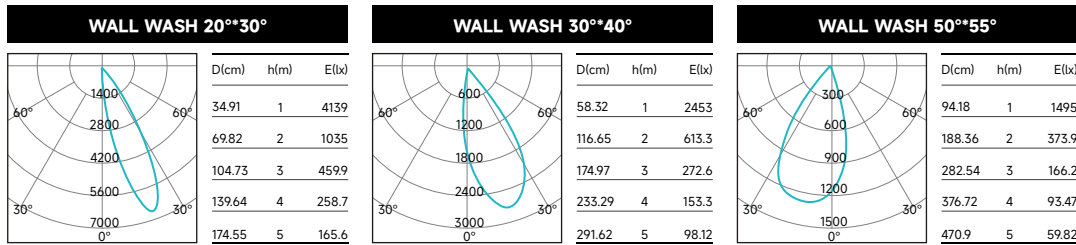

3000K 15W

Above test data is based on [Round](#) trim with 3000K 90CRI LED.