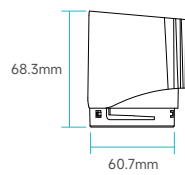

WALL WASHING SUGGESTED SPACING AND WALL DISTANCE

DIMENSION

LED Module

EM060

Trim For ELLA-Hotel Wall Washer Series

Round

EM060-EF65RF01

Square