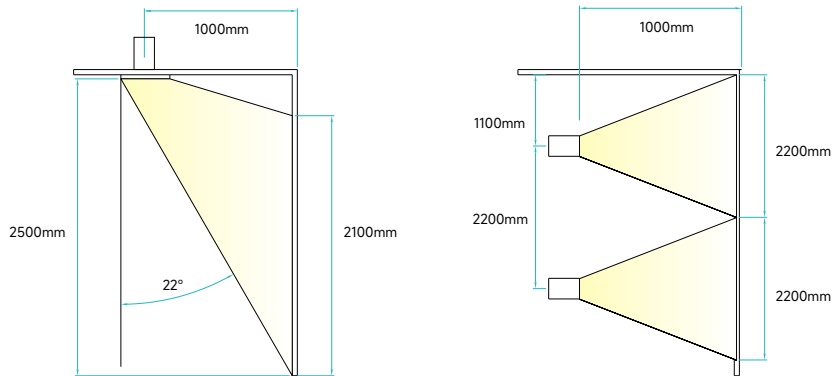

WALL WASHING SUGGESTED SPACING AND WALL DISTANCE