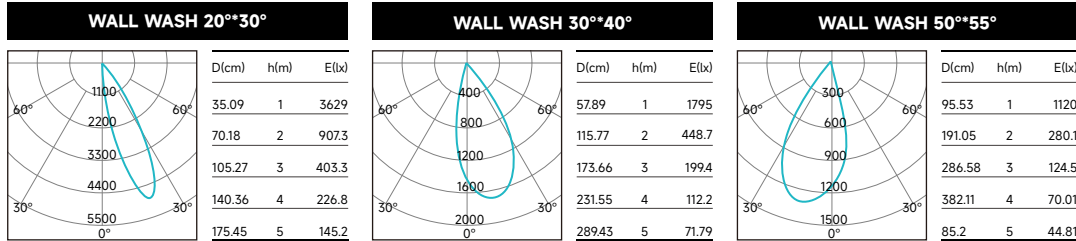

Type:

Project:

PHOTOMETRIC DATA (NON-DIMMING)

LUMEN PACKAGE	POWER	CCT	wall wash 20°*30°			wall wash 30°*40°		
			LUMENS	EFFICACY	MAX CANDELA	LUMENS	EFFICACY	MAX CANDELA
EM060-EF65RF01	10W	3000K	890	90	3717	1032	104	2098
EM060-EF65RF01	15W	3000K	1205	82	4996	1376	98	2827

Above test data is based on [Round(EF65RF01)](#) trim with 3000K 90CRI LED.

LUMEN MULTIPLIERS

CCT	MULTIPLIER
2700K	0.95
3000K	1.00
3500K	1.04
4000K	1.06

Applying Lumen Multipliers to Calculate Delivered Lumens

Base Fixture Delivered Lumens (from PHOTOMETRIC DATA)	x	CCT Multiplier	=	Delivered Lumens for Desired Fixture
STANDARD TRIM Example: EM060-EF65RF01 10W 3500K				
890 lm	x	1.04	=	926 lm

LIGHT DISTRIBUTION

3000K 10W