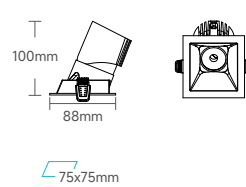

EM060-EF65SF01