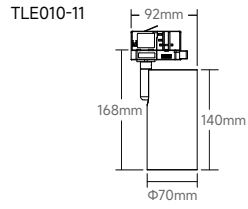

Track-mounted