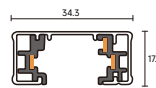

2 pin

Surface-mounted

TLO010-22
TLO015-22