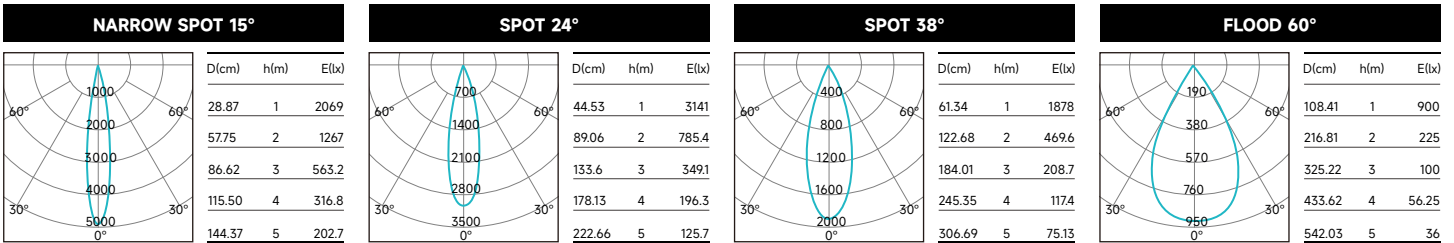

Type:

Project:

PHOTOMETRIC DATA (NON-DIMMING)

LUMEN PACKAGE	POWER	CCT	15°			24°			38°			60°		
			LUMENS	EFFICACY	MAX CANDELA	LUMENS	EFFICACY	MAX CANDELA	LUMENS	EFFICACY	MAX CANDELA	LUMENS	EFFICACY	MAX CANDELA
TLO010-21	10W	3000K	877	89	5027	860	87	3121	843	86	1876	874	89	901
TLO015-21	15W	3000K	1123	78	6619	1144	79	4148	1098	76	2434	1158	81	1194

LUMEN MULTIPLIERS

CCT	MULTIPLIER
2700K	0.93
3000K	1.00
3500K	1.07
4000K	1.15

Applying Lumen Multipliers to Calculate Delivered Lumens

Base Fixture Delivered Lumens (from PHOTOMETRIC DATA)	x	CCT Multiplier	=	Delivered Lumens for Desired Fixture
STANDARD TRIM Example: TLO010-21 10W 3500K				
877 lm	x	1.07	=	938 lm

LIGHT DISTRIBUTION

3000K 10W