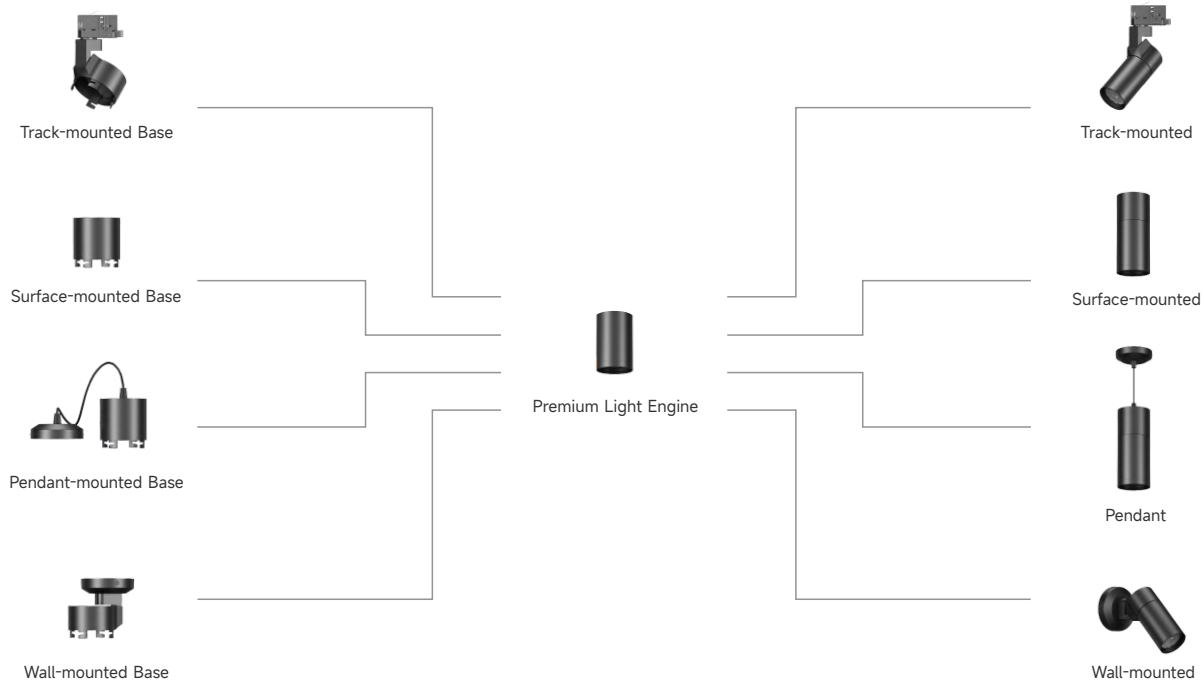

EXCELLENT MODULAR COMBINATION CONCEPT

OVEGA TRACK LIGHT SYSTEM

UNLIMITED POSSIBILITIES with OVEGA family. Seven versions in excellent modular combination concept with similar appearances but different light solutions entitle OVEGA family will fit smoothly into any retails, museums and galleries environment.

In versions with different light solutions, OVEGA covers high performance accent lighting with very narrow beam 6°, different interchangeable beam lens & different optical accessories, flood lighting of exhibits, beam angle adjusting from narrow to wide, wall washing and projection.

Except versatile light solutions, OVEGA is also a complete family with different installation methods(track-mounted, pendant, surface-mounted and wall-mounted). So, if you have an environment where ask for different light solutions & different installation methods, OVEGA family will be a great choice to get a unified impression.

DETAILS

Scan to know more about product information