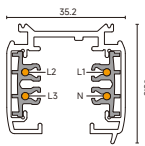

**LIGHT DISTRIBUTION**

**3000K 10W**

**3000K 15W**

**DIMENSION**

Track-mounted

TLO010-21

Track-mounted

TLO015-21

**INSTALLATION**

Track-mounted

6-pin 3-circuit

DALI

4-pin 3-circuit

Global

Standard

3 pin