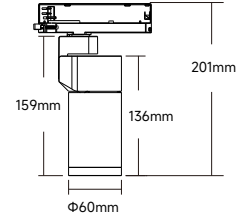

**LIGHT DISTRIBUTION**

**3000K 10W**

**3000K 15W**

**DIMENSION**

Track-mounted

TLO010-21

Track-mounted

TLO015-21