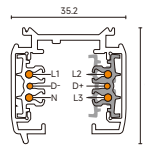

**LIGHT DISTRIBUTION**

**3000K 10W**

**3000K 15W**

**DIMENSION**

Track-mounted

TLO010-21

Track-mounted

TLO015-21

**INSTALLATION**

Track-mounted

6-pin 3-circuit

DALI

4-pin 3-circuit

Global

Standard

3 pin