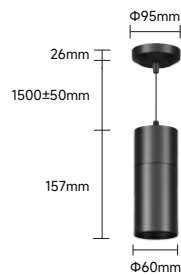

Pendant

TLO010-23
TLO015-23