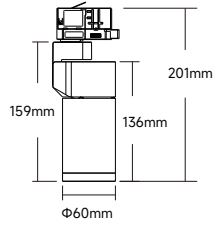

**PHOTOMETRIC DATA (NON-DIMMING)**

LUMEN PACKAGE	POWER	CCT	15°			24°			38°			60°		
			LUMENS	EFFICACY	MAX CANDELA	LUMENS	EFFICACY	MAX CANDELA	LUMENS	EFFICACY	MAX CANDELA	LUMENS	EFFICACY	MAX CANDELA
TLO010-21	10W	3000K	877	89	5027	860	87	3121	843	86	1876	874	89	901
TLO015-21	15W	3000K	1123	78	6619	1144	79	4148	1098	76	2434	1158	81	1194

**LIGHT DISTRIBUTION**

**3000K 10W**

**3000K 15W**

**DIMENSION**

Track-mounted

TLO010-21

Track-mounted

TLO015-21