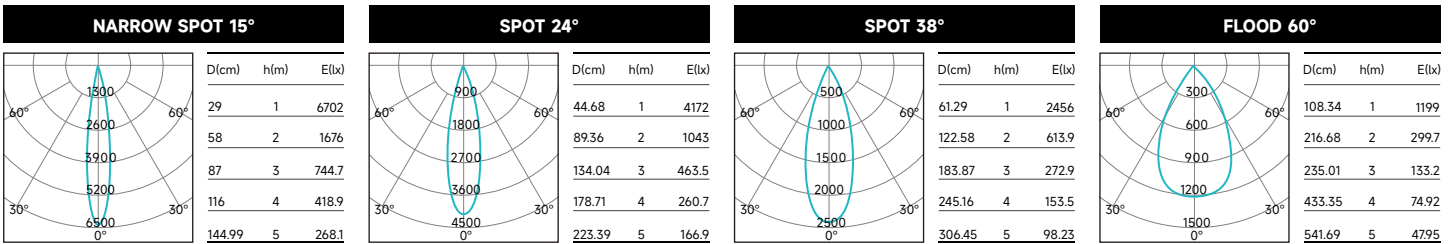

Type:

Project:

PHOTOMETRIC DATA (NON-DIMMING)

LUMEN PACKAGE	POWER	CCT	15°			24°			38°			60°		
			LUMENS	EFFICACY	MAX CANDELA	LUMENS	EFFICACY	MAX CANDELA	LUMENS	EFFICACY	MAX CANDELA	LUMENS	EFFICACY	MAX CANDELA
TLO010-21	10W	3000K	877	89	5027	860	87	3121	843	86	1876	874	89	901
TLO015-21	15W	3000K	1123	78	6619	1144	79	4148	1098	76	2434	1158	81	1194

LUMEN MULTIPLIERS

CCT	MULTIPLIER
2700K	0.93
3000K	1.00
3500K	1.07
4000K	1.15

Applying Lumen Multipliers to Calculate Delivered Lumens

Base Fixture Delivered Lumens (from PHOTOMETRIC DATA)	x	CCT Multiplier	=	Delivered Lumens for Desired Fixture
STANDARD TRIM Example: TLO010-21 10W 3500K				
877 lm	x	1.07	=	938 lm

LIGHT DISTRIBUTION

3000K 10W

3000K 15W