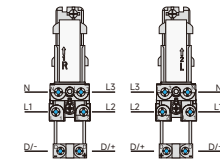

**INSTALLATION**

Track-mounted

6-pin 3-circuit

DALI

4-pin 3-circuit

Global

Standard

3 pin