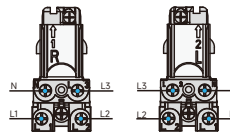

**LIGHT DISTRIBUTION**

**3000K 10W**

**3000K 15W**

**DIMENSION**

Track-mounted

TLO010-21

Track-mounted

TLO015-21

**INSTALLATION**

Track-mounted

6-pin 3-circuit

DALI

4-pin 3-circuit

Global

Standard

3 pin