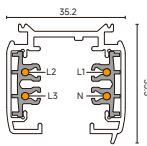

DIMENSION

TLO020-21
TLO025-21

INSTALLATION

Track-mounted

4-pin 3-circuit

Surface-mounted

TLO020-22
TLO025-22

Pendant

TLO020-23
TLO025-23

Wall-mounted

TLO020-24
TLO025-24