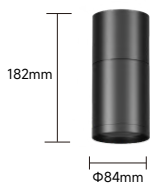

DIMENSION

TLO020-21
TLO025-21

INSTALLATION

Track-mounted

Surface-mounted

TLO020-22
TLO025-22

Pendant

TLO020-23
TLO025-23

Wall-mounted

TLO020-24
TLO025-24