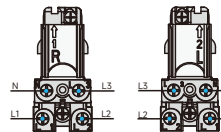

DIMENSION

TLO020-21
TLO025-21

INSTALLATION

Track-mounted

4-pin 3-circuit

Surface-mounted

TLO020-22
TLO025-22

Pendant

TLO020-23
TLO025-23

Wall-mounted

TLO020-24
TLO025-24