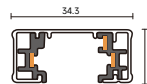

**DIMENSION**

Track-mounted

TLO020-21  
TLO025-21

**INSTALLATION**

Track-mounted

6-pin 3-circuit

DALI

4-pin 3-circuit

Global

Standard

3 pin

Halo

2 pin

Juno

Lightolier

Surface-mounted