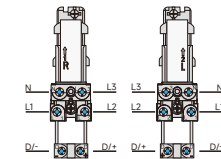

**DIMENSION**

Track-mounted

TLO020-21  
TLO025-21

**INSTALLATION**

Track-mounted

6-pin 3-circuit

DALI

4-pin 3-circuit