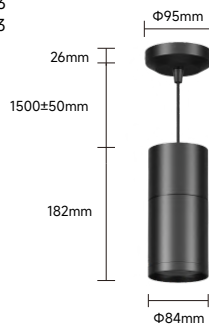

Pendant

TLO020-23
TLO025-23