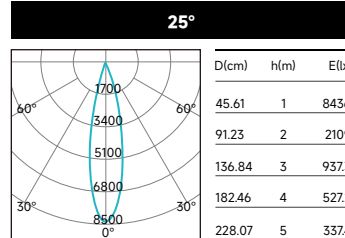

Type:

SPECIFICATION SHEET

Project:

Page 3 / 5

PHOTOMETRIC DATA (NON-DIMMING)

LUMEN PACKAGE	POWER	CCT	10°			60°			25°			60°		
			LUMENS	EFFICACY	MAX CANDELA	LUMENS	EFFICACY	MAX CANDELA	LUMENS	EFFICACY	MAX CANDELA	LUMENS	EFFICACY	MAX CANDELA
TLO020-31	20W	3000K	1090	52	22506	1366	65	1783	1628	88	8405	1789	97	1918
TLO025-31	25W	3000K	1232	47	25733	1484	57	1927	1920	85	9908	2107	93	2258

LUMEN PACKAGE	POWER	CCT	25°			60°		
			LUMENS	EFFICACY	MAX CANDELA	LUMENS	EFFICACY	MAX CANDELA
TLO030-31	30W	3000K	2244	84	11612	2463	92	2638

LUMEN MULTIPLIERS

CCT	MULTIPLIER
2700K	0.93
3000K	1.00
3500K	1.07
4000K	1.15

Applying Lumen Multipliers to Calculate Delivered Lumens

Base Fixture Delivered Lumens (from PHOTOMETRIC DATA)	x	CCT Multiplier	=	Delivered Lumens for Desired Fixture
STANDARD TRIM Example: TLO020-31 20W 3500K				
1090 lm	x	1.07	=	1166 lm

LIGHT DISTRIBUTION

3000K 20W

3000K 20W

3000K 25W

3000K 25W

3000K 30W

ENCORE INTERNATIONAL COMPANY LIMITED

HK HQ: Room 1, 16/F, Empress Plaza 17-19 Chatham Road South Tsim Sha Tsui, KL.
Factory: 2/F, Bld 8th, Zhengzhong Industrial Park, Qiaotou Community, Fuyong, Bao'an District, Shenzhen.

E: sales@encore-tech.com
T: +852 6768 2519

ENCORE
www.encore-tech.com