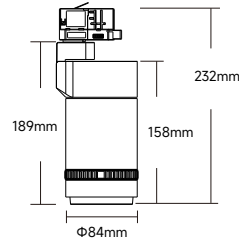

E: sales@encore-tech.com
 T: +852 6768 2519

ENCORE
 www.encore-tech.com

DIMENSION

Track-mounted

TLO020-31
TLO025-31

Track-mounted

TLO030-31

INSTALLATION