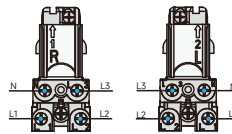

E: sales@encore-tech.com
 T: +852 6768 2519

ENCORE
 www.encore-tech.com

DIMENSION

Track-mounted

TLO020-31
TLO025-31

Track-mounted

TLO030-31

INSTALLATION

Track-mounted

6-pin 3-circuit

DALI

4-pin 3-circuit

Global

Standard

3 pin

Halo