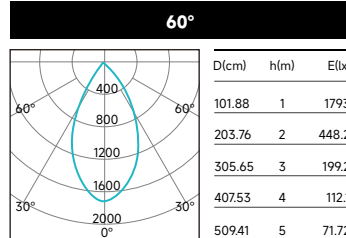

Type:

SPECIFICATION SHEET

Project:

Page 3 / 5

PHOTOMETRIC DATA (NON-DIMMING)

LUMEN PACKAGE	POWER	CCT	10°			60°			25°			60°		
			LUMENS	EFFICACY	MAX CANDELA	LUMENS	EFFICACY	MAX CANDELA	LUMENS	EFFICACY	MAX CANDELA	LUMENS	EFFICACY	MAX CANDELA
TLO020-31	20W	3000K	1090	52	22506	1366	65	1783	1628	88	8405	1789	97	1918
TLO025-31	25W	3000K	1232	47	25733	1484	57	1927	1920	85	9908	2107	93	2258

LUMEN PACKAGE	POWER	CCT	25°			60°		
			LUMENS	EFFICACY	MAX CANDELA	LUMENS	EFFICACY	MAX CANDELA
TLO030-31	30W	3000K	2244	84	11612	2463	92	2638

LUMEN MULTIPLIERS

CCT	MULTIPLIER
2700K	0.93
3000K	1.00
3500K	1.07
4000K	1.15

Applying Lumen Multipliers to Calculate Delivered Lumens

Base Fixture Delivered Lumens (from PHOTOMETRIC DATA)	x	CCT Multiplier	=	Delivered Lumens for Desired Fixture
STANDARD TRIM Example: TLO020-31 20W 3500K				
1090 lm	x	1.07	=	1166 lm

LIGHT DISTRIBUTION

3000K 20W