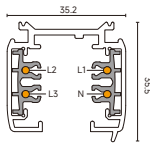

E: sales@encore-tech.com
 T: +852 6768 2519

ENCORE
 www.encore-tech.com

DIMENSION

Track-mounted

TLO020-31
TLO025-31

Track-mounted

TLO030-31

INSTALLATION

Track-mounted

6-pin 3-circuit

DALI

4-pin 3-circuit

Global

Standard

3 pin

Halo