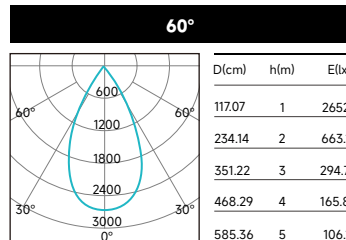

3000K 30W

ENCORE INTERNATIONAL COMPANY LIMITED

HK HQ: Room 1, 16/F, Empress Plaza 17-19 Chatham Road South Tsim Sha Tsui, KL.
Factory: 2/F, Bld 8th, Zhengzhong Industrial Park, Qiaotou Community, Fuyong, Bao'an District, Shenzhen.

E: sales@encore-tech.com
T: +852 6768 2519

ENCORE
www.encore-tech.com