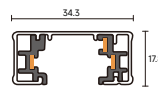

E: sales@encore-tech.com
 T: +852 6768 2519

ENCORE
 www.encore-tech.com

DIMENSION

Track-mounted

TLO020-31
TLO025-31

Track-mounted

TLO030-31

INSTALLATION

Track-mounted

6-pin 3-circuit

DALI

4-pin 3-circuit

Global

Standard

3 pin

Halo