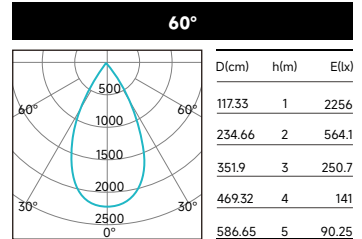

Type:

SPECIFICATION SHEET

Project:

Page 3 / 5

PHOTOMETRIC DATA (NON-DIMMING)

LUMEN PACKAGE	POWER	CCT	10°			60°			25°			60°		
			LUMENS	EFFICACY	MAX CANDELA	LUMENS	EFFICACY	MAX CANDELA	LUMENS	EFFICACY	MAX CANDELA	LUMENS	EFFICACY	MAX CANDELA
TLO020-31	20W	3000K	1090	52	22506	1366	65	1783	1628	88	8405	1789	97	1918
TLO025-31	25W	3000K	1232	47	25733	1484	57	1927	1920	85	9908	2107	93	2258

LUMEN PACKAGE	POWER	CCT	25°			60°		
			LUMENS	EFFICACY	MAX CANDELA	LUMENS	EFFICACY	MAX CANDELA
TLO030-31	30W	3000K	2244	84	11612	2463	92	2638

LUMEN MULTIPLIERS

CCT	MULTIPLIER
2700K	0.93
3000K	1.00
3500K	1.07
4000K	1.15

Applying Lumen Multipliers to Calculate Delivered Lumens

Base Fixture Delivered Lumens (from PHOTOMETRIC DATA)	x	CCT Multiplier	=	Delivered Lumens for Desired Fixture
STANDARD TRIM Example: TLO020-31 20W 3500K				
1090 lm	x	1.07	=	1166 lm

LIGHT DISTRIBUTION

3000K 20W

3000K 20W

3000K 25W

3000K 25W

3000K 30W

ENCORE INTERNATIONAL COMPANY LIMITED

HK HQ: Room 1, 16/F, Empress Plaza 17-19 Chatham Road South Tsim Sha Tsui, KL.
Factory: 2/F, Bld 8th, Zhengzhong Industrial Park, Qiaotou Community, Fuyong, Bao'an District, Shenzhen.

E: sales@encore-tech.com
T: +852 6768 2519

ENCORE
www.encore-tech.com