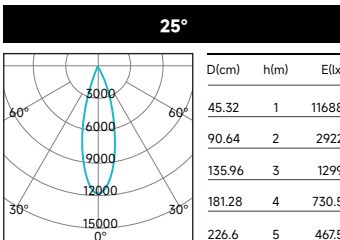

3000K 30W

ENCORE INTERNATIONAL COMPANY LIMITED

HK HQ: Room 1, 16/F, Empress Plaza 17-19 Chatham Road South Tsim Sha Tsui, KL.
Factory: 2/F, Bld 8th, Zhengzhong Industrial Park, Qiaotou Community, Fuyong, Bao'an District, Shenzhen.

E: sales@encore-tech.com
T: +852 6768 2519

ENCORE
www.encore-tech.com