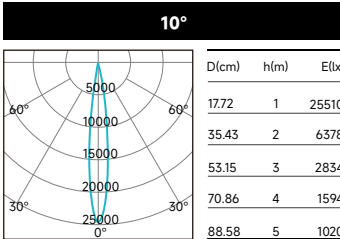

Type:

SPECIFICATION SHEET

Project:

Page 3 / 5

PHOTOMETRIC DATA (NON-DIMMING)

LUMEN PACKAGE	POWER	CCT	10°			60°			25°			60°		
			LUMENS	EFFICACY	MAX CANDELA	LUMENS	EFFICACY	MAX CANDELA	LUMENS	EFFICACY	MAX CANDELA	LUMENS	EFFICACY	MAX CANDELA
TLO020-31	20W	3000K	1090	52	22506	1366	65	1783	1628	88	8405	1789	97	1918
TLO025-31	25W	3000K	1232	47	25733	1484	57	1927	1920	85	9908	2107	93	2258

LUMEN PACKAGE	POWER	CCT	25°			60°		
			LUMENS	EFFICACY	MAX CANDELA	LUMENS	EFFICACY	MAX CANDELA
TLO030-31	30W	3000K	2244	84	11612	2463	92	2638

LUMEN MULTIPLIERS

CCT	MULTIPLIER
2700K	0.93
3000K	1.00
3500K	1.07
4000K	1.15

Applying Lumen Multipliers to Calculate Delivered Lumens

Base Fixture Delivered Lumens (from PHOTOMETRIC DATA)	x	CCT Multiplier	=	Delivered Lumens for Desired Fixture
STANDARD TRIM Example: TLO020-31 20W 3500K				
1090 lm	x	1.07	=	1166 lm

LIGHT DISTRIBUTION

3000K 20W

3000K 20W

3000K 25W

3000K 25W

3000K 30W

ENCORE INTERNATIONAL COMPANY LIMITED

HK HQ: Room 1, 16/F, Empress Plaza 17-19 Chatham Road South Tsim Sha Tsui, KL.
Factory: 2/F, Bld 8th, Zhengzhong Industrial Park, Qiaotou Community, Fuyong, Bao'an District, Shenzhen.

E: sales@encore-tech.com
T: +852 6768 2519

ENCORE
www.encore-tech.com