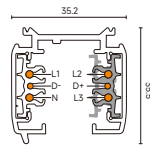

E: sales@encore-tech.com
 T: +852 6768 2519

ENCORE
 www.encore-tech.com

DIMENSION

Track-mounted

TLO020-31
TLO025-31

Track-mounted

TLO030-31

INSTALLATION

Track-mounted

6-pin 3-circuit

DALI

4-pin 3-circuit

Global

Standard

3 pin

Halo