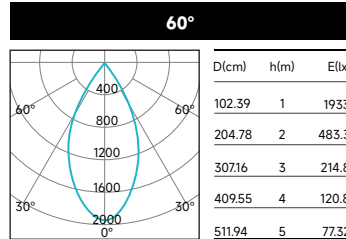

Type:

SPECIFICATION SHEET

Project:

Page 3 / 5

PHOTOMETRIC DATA (NON-DIMMING)

LUMEN PACKAGE	POWER	CCT	10°			60°			25°			60°		
			LUMENS	EFFICACY	MAX CANDELA	LUMENS	EFFICACY	MAX CANDELA	LUMENS	EFFICACY	MAX CANDELA	LUMENS	EFFICACY	MAX CANDELA
TLO020-31	20W	3000K	1090	52	22506	1366	65	1783	1628	88	8405	1789	97	1918
TLO025-31	25W	3000K	1232	47	25733	1484	57	1927	1920	85	9908	2107	93	2258

LUMEN PACKAGE	POWER	CCT	25°			60°		
			LUMENS	EFFICACY	MAX CANDELA	LUMENS	EFFICACY	MAX CANDELA
TLO030-31	30W	3000K	2244	84	11612	2463	92	2638

LUMEN MULTIPLIERS

CCT	MULTIPLIER
2700K	0.93
3000K	1.00
3500K	1.07
4000K	1.15

Applying Lumen Multipliers to Calculate Delivered Lumens

Base Fixture Delivered Lumens (from PHOTOMETRIC DATA)	x	CCT Multiplier	=	Delivered Lumens for Desired Fixture
STANDARD TRIM Example: TLO020-31 20W 3500K				
1090 lm	x	1.07	=	1166 lm

LIGHT DISTRIBUTION

3000K 20W

3000K 20W

3000K 25W

3000K 25W

3000K 30W

ENCORE INTERNATIONAL COMPANY LIMITED

HK HQ: Room 1, 16/F, Empress Plaza 17-19 Chatham Road South Tsim Sha Tsui, KL.
Factory: 2/F, Bld 8th, Zhengzhong Industrial Park, Qiaotou Community, Fuyong, Bao'an District, Shenzhen.

E: sales@encore-tech.com
T: +852 6768 2519

ENCORE
www.encore-tech.com