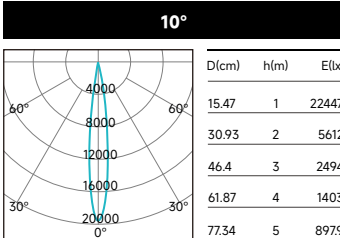

Type:

SPECIFICATION SHEET

Project:

Page 3 / 5

PHOTOMETRIC DATA (NON-DIMMING)

LUMEN PACKAGE	POWER	CCT	10°			60°			25°			60°		
			LUMENS	EFFICACY	MAX CANDELA	LUMENS	EFFICACY	MAX CANDELA	LUMENS	EFFICACY	MAX CANDELA	LUMENS	EFFICACY	MAX CANDELA
TLO020-31	20W	3000K	1090	52	22506	1366	65	1783	1628	88	8405	1789	97	1918
TLO025-31	25W	3000K	1232	47	25733	1484	57	1927	1920	85	9908	2107	93	2258

LUMEN PACKAGE	POWER	CCT	25°			60°		
			LUMENS	EFFICACY	MAX CANDELA	LUMENS	EFFICACY	MAX CANDELA
TLO030-31	30W	3000K	2244	84	11612	2463	92	2638

LUMEN MULTIPLIERS

CCT	MULTIPLIER
2700K	0.93
3000K	1.00
3500K	1.07
4000K	1.15

Applying Lumen Multipliers to Calculate Delivered Lumens

Base Fixture Delivered Lumens (from PHOTOMETRIC DATA)	x	CCT Multiplier	=	Delivered Lumens for Desired Fixture
STANDARD TRIM Example: TLO020-31 20W 3500K				
1090 lm	x	1.07	=	1166 lm

LIGHT DISTRIBUTION

3000K 20W