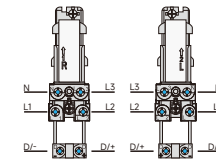

E: sales@encore-tech.com
 T: +852 6768 2519

ENCORE
 www.encore-tech.com

DIMENSION

Track-mounted

TLO020-31
TLO025-31

Track-mounted

TLO030-31

INSTALLATION

Track-mounted

6-pin 3-circuit

DALI

4-pin 3-circuit

Global

Standard

3 pin

Halo