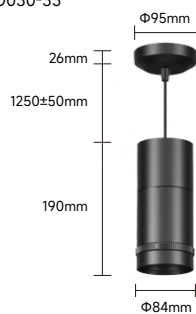

Pendant

TLO020-33
TLO025-33
TLO030-33