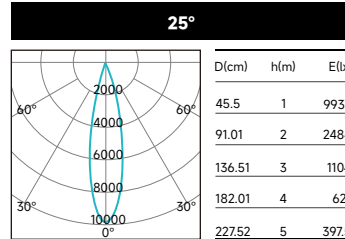

Type:

SPECIFICATION SHEET

Project:

Page 3 / 5

PHOTOMETRIC DATA (NON-DIMMING)

LUMEN PACKAGE	POWER	CCT	10°			60°			25°			60°		
			LUMENS	EFFICACY	MAX CANDELA	LUMENS	EFFICACY	MAX CANDELA	LUMENS	EFFICACY	MAX CANDELA	LUMENS	EFFICACY	MAX CANDELA
TLO020-31	20W	3000K	1090	52	22506	1366	65	1783	1628	88	8405	1789	97	1918
TLO025-31	25W	3000K	1232	47	25733	1484	57	1927	1920	85	9908	2107	93	2258

LUMEN PACKAGE	POWER	CCT	25°			60°		
			LUMENS	EFFICACY	MAX CANDELA	LUMENS	EFFICACY	MAX CANDELA
TLO030-31	30W	3000K	2244	84	11612	2463	92	2638

LUMEN MULTIPLIERS

CCT	MULTIPLIER
2700K	0.93
3000K	1.00
3500K	1.07
4000K	1.15

Applying Lumen Multipliers to Calculate Delivered Lumens

Base Fixture Delivered Lumens (from PHOTOMETRIC DATA)	x	CCT Multiplier	=	Delivered Lumens for Desired Fixture
STANDARD TRIM Example: TLO020-31 20W 3500K				
1090 lm	x	1.07	=	1166 lm

LIGHT DISTRIBUTION

3000K 20W

3000K 20W

3000K 25W

3000K 25W

3000K 30W

ENCORE INTERNATIONAL COMPANY LIMITED

HK HQ: Room 1, 16/F, Empress Plaza 17-19 Chatham Road South Tsim Sha Tsui, KL.
Factory: 2/F, Bld 8th, Zhengzhong Industrial Park, Qiaotou Community, Fuyong, Bao'an District, Shenzhen.

E: sales@encore-tech.com
T: +852 6768 2519

ENCORE
www.encore-tech.com