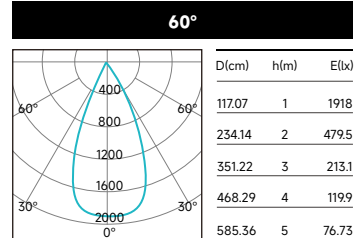

Type:

SPECIFICATION SHEET

Project:

Page 3 / 5

PHOTOMETRIC DATA (NON-DIMMING)

LUMEN PACKAGE	POWER	CCT	10°			60°			25°			60°		
			LUMENS	EFFICACY	MAX CANDELA	LUMENS	EFFICACY	MAX CANDELA	LUMENS	EFFICACY	MAX CANDELA	LUMENS	EFFICACY	MAX CANDELA
TLO020-31	20W	3000K	1090	52	22506	1366	65	1783	1628	88	8405	1789	97	1918
TLO025-31	25W	3000K	1232	47	25733	1484	57	1927	1920	85	9908	2107	93	2258

LUMEN PACKAGE	POWER	CCT	25°			60°		
			LUMENS	EFFICACY	MAX CANDELA	LUMENS	EFFICACY	MAX CANDELA
TLO030-31	30W	3000K	2244	84	11612	2463	92	2638

LUMEN MULTIPLIERS

CCT	MULTIPLIER
2700K	0.93
3000K	1.00
3500K	1.07
4000K	1.15

Applying Lumen Multipliers to Calculate Delivered Lumens

Base Fixture Delivered Lumens (from PHOTOMETRIC DATA)	x	CCT Multiplier	=	Delivered Lumens for Desired Fixture
STANDARD TRIM Example: TLO020-31 20W 3500K				
1090 lm	x	1.07	=	1166 lm

LIGHT DISTRIBUTION

3000K 20W

3000K 20W

3000K 25W

3000K 25W

3000K 30W

ENCORE INTERNATIONAL COMPANY LIMITED

HK HQ: Room 1, 16/F, Empress Plaza 17-19 Chatham Road South Tsim Sha Tsui, KL.
Factory: 2/F, Bld 8th, Zhengzhong Industrial Park, Qiaotou Community, Fuyong, Bao'an District, Shenzhen.

E: sales@encore-tech.com
T: +852 6768 2519

ENCORE
www.encore-tech.com