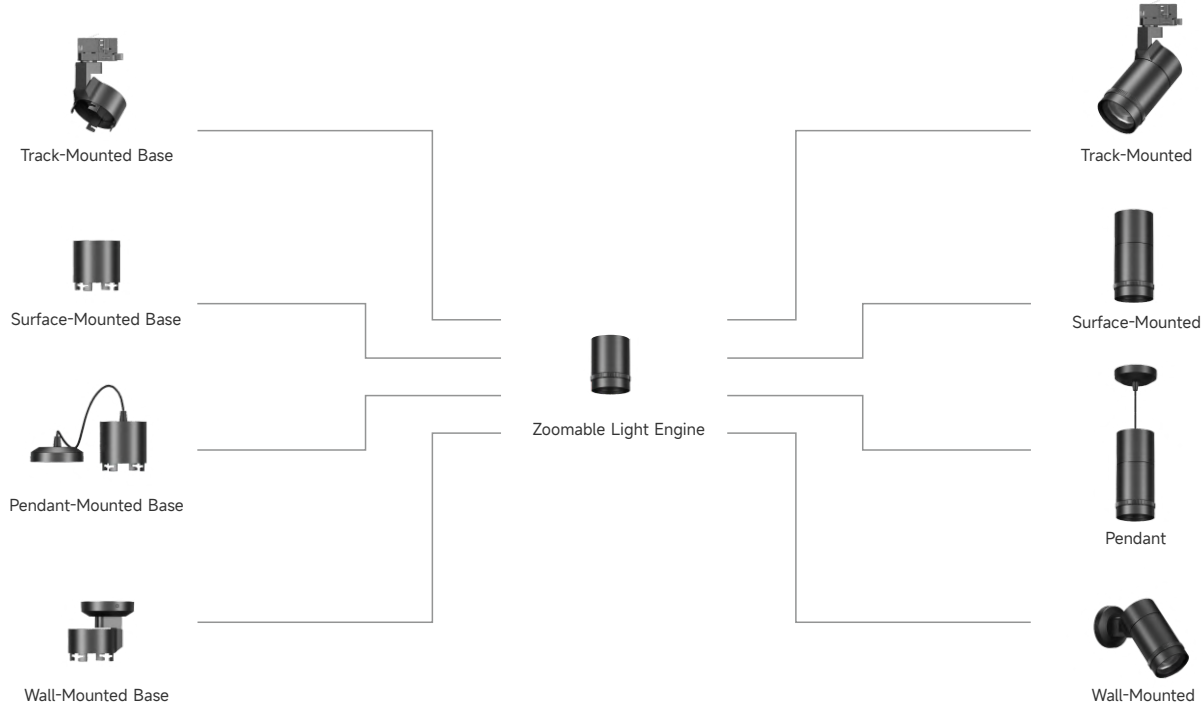

EXCELLENT MODULAR COMBINATION CONCEPT

OVEGA TRACK LIGHT SYSTEM

UNLIMITED POSSIBILITIES with OVEGA family. Seven versions in excellent modular combination concept with similar appearances but different light solutions entitle OVEGA family will fit smoothly into any retails, museums and galleries environment.

In versions with different light solutions, OVEGA covers high performance accent lighting with very narrow beam 6°, different interchangeable beam lens & different optical accessories, flood lighting of exhibits, beam angle adjusting from narrow to wide, wall washing and projection.

Except versatile light solutions, OVEGA is also a complete family with different installation methods(track-mounted, pendant, surface-mounted and wall-mounted). So, if you have an environment where ask for different light solutions & different installation methods, OVEGA family will be a great choice to get a unified impression.

DETAILS

Scan to know more about product information