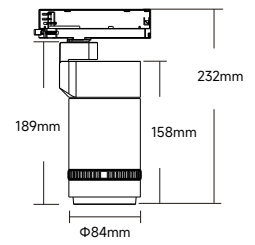

E: sales@encore-tech.com
 T: +852 6768 2519

ENCORE
 www.encore-tech.com

DIMENSION

Track-mounted

TLO020-31
TLO025-31

Track-mounted

TLO030-31

INSTALLATION