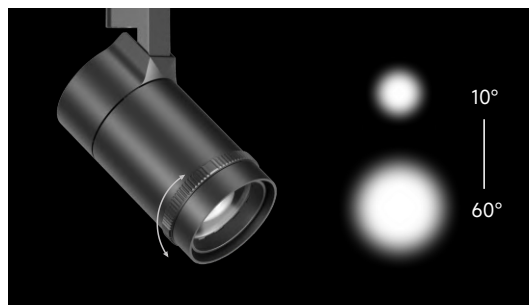

Type:

SPECIFICATION SHEET

Project:

Page 1 / 5

OVEGA-Zoomable

TLO020-31 / TLO025-31 / TLO030-31

DESCRIPTION

OVEGA(EN-TLO series, Zoomable version) is a stylish and compact LED track light that will fit smoothly into any museum, gallery and retail environments. Featuring an adjustable beam mechanism designed to provide endless beam options from a 10° narrow to a 60° wide flood distribution. The head can be adjusted precisely 360°+ horizontal(rotation) and 90° vertical without dead angle. The light, as a result, is emitted exactly where you need it. The integrated driver gives clean feeling and the ceiling will not be cluttered with drivers aimed in different directions.

FEATURES

- Stylish and compact design with integrated driver.
- Excellent modular combination concept: integrated driver+ different fixture bases, DIY to get different light solutions and easy for maintenance.
- Beam angle adjustable mechanism provides endless beam options from a narrow to wide flood distribution by simply rotate the rubber ring.
- Light efficiency is up to 90lm/W.
- Patented joints can hold the track head at any positions without malfunctions.
- 360°+ rotation without dead angle and 90° vertical aiming.
- Use OVEGA family to get a unified impression in one environment.

ELECTRICAL

Power: 20W / 25W / 30W
Voltage: 220-240V / 100-277V AC
Frequency: 50/60Hz
Class: II
Power Factor: >0.90
Dimming: On-off / 0/1-10V / DALI / TRIAC

OPTICAL

LED Type: COB
Lumen Output: 1789lm(20W), 2107lm(25W),2463lm(30W)
Beam Optic: 10°-60°(20W/25W), 25°-60°
Color Quality: CRI 80+/90+/95+, SDCM≤3
Color Temperature: Static white: 2700K/3000K/3500K/4000K
TM30 values: Rf: 99-105 Rg: 88-92
LM80: ANSI/IES LM-80-15

LUMINAIRE