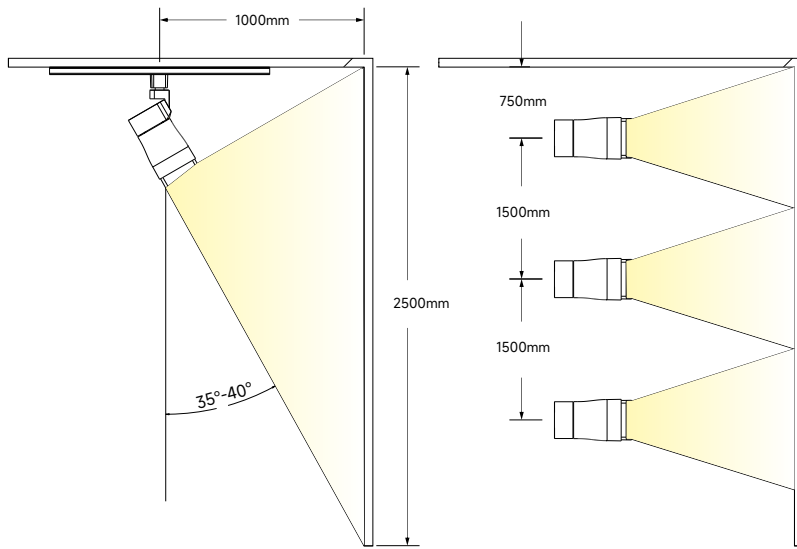

2 pin

Juno

Lightolier

Wall-mounted

TLO020-64
TLO025-64
TLO030-64

WALL WASHING SUGGESTED SPACING AND WALL DISTANCE

EXCELLENT MODULAR COMBINATION CONCEPT

OVEGA TRACK LIGHT SYSTEM