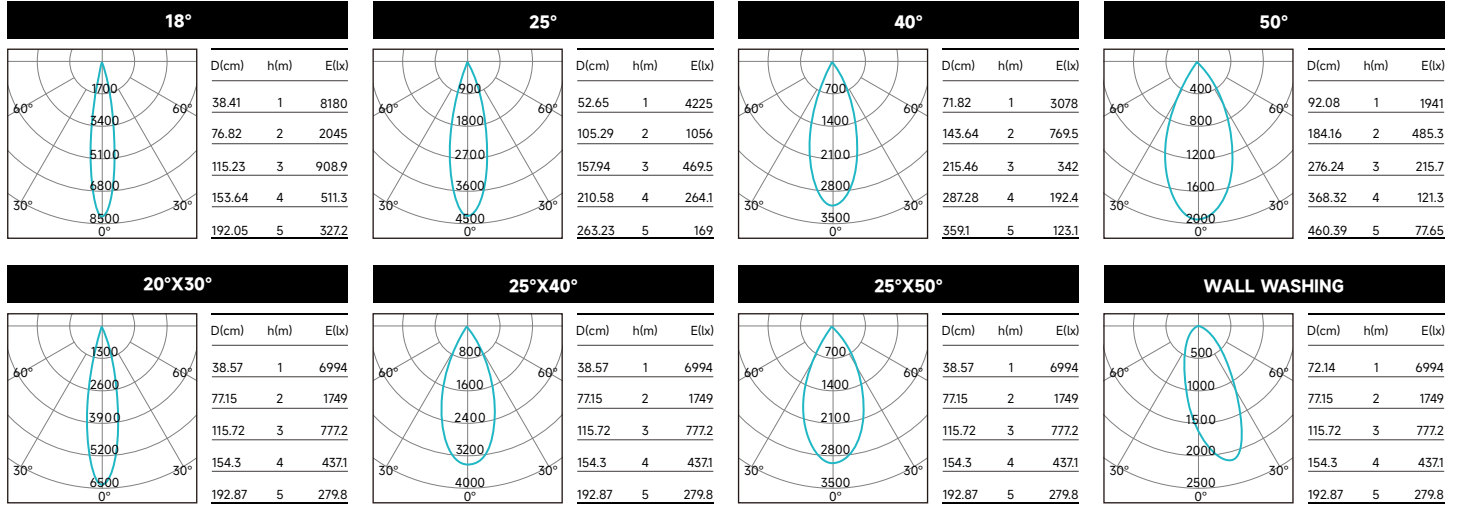

LIGHT DISTRIBUTION

3000K 25W