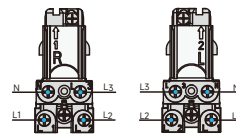

Track-mounted

TLO020-61
TLO025-61
TLO030-61

INSTALLATION

Track-mounted

4-pin 3-circuit

Global

3 pin

Halo