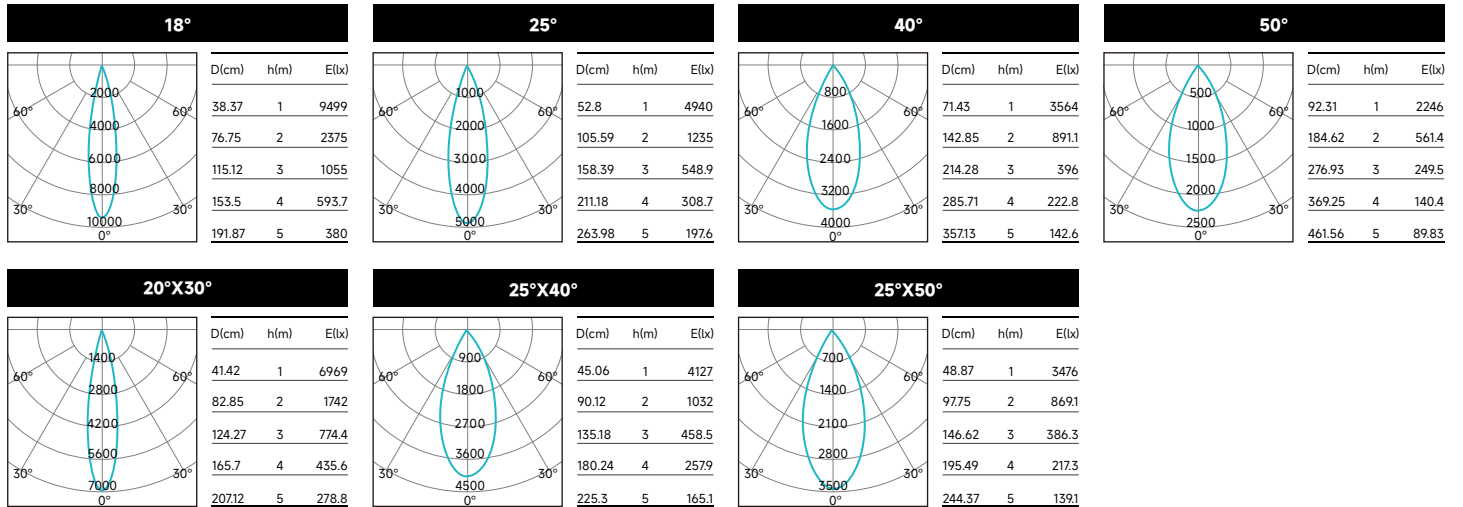

LIGHT DISTRIBUTION

3000K 25W

3000K 30W