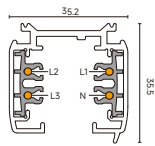

Track-mounted

TLO020-61
TLO025-61
TLO030-61

INSTALLATION

Track-mounted

4-pin 3-circuit

Global

3 pin

Halo