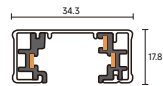

Track-mounted

TLO020-61
TLO025-61
TLO030-61

INSTALLATION

Track-mounted

4-pin 3-circuit

Global

3 pin

Halo