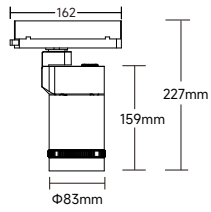

E: sales@encore-tech.com
 T: +852 6768 2519

Type:

SPECIFICATION SHEET

Project:

Page 3 / 4

PHOTOMETRIC DATA (NON-DIMMING)

LUMEN PACKAGE	POWER	CCT	25°			60°		
			LUMENS	EFFICACY	MAX CANDELA	LUMENS	EFFICACY	MAX CANDELA
TLO025D-31	25W	2800K	1117	45	6637	1330	54	1388
TLO025D-31	25W	3000K	1132	46	6713	1141	54	1399
TLO025D-31	25W	3500K	1214	49	7201	1435	58	1497
TLO025D-31	25W	4000K	1272	52	7550	1500	61	1563
TLO025D-31	25W	5000K	1359	55	8077	1602	65	1675
TLO025D-31	25W	6000K	1459	59	8755	1674	67	1755

Project:

DIMENSION

Track-mounted

TLO025D-31

INSTALLATION

Track-mounted

4-pin 3-circuit