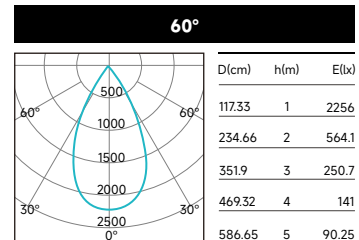

Type:

Project:

PHOTOMETRIC DATA (NON-DIMMING)

LUMEN PACKAGE	POWER	CCT	10°			60°		
			LUMENS	EFFICACY	MAX CANDELA	LUMENS	EFFICACY	MAX CANDELA
TLO020-31	20W	3000K	1090	52	22506	1366	65	1783
TLO025-31	25W	3000K	1232	47	25733	1484	57	1927

LUMEN PACKAGE	POWER	CCT	25°			60°		
			LUMENS	EFFICACY	MAX CANDELA	LUMENS	EFFICACY	MAX CANDELA
TLO020-31	20W	3000K	1628	88	8405	1789	97	1918
TLO025-31	25W	3000K	1920	85	9908	2107	93	2258
TLO030-31	30W	3000K	2244	84	11612	2463	92	2638

LUMEN MULTIPLIERS

CCT	MULTIPLIER
2700K	0.93
3000K	1.00
3500K	1.07
4000K	1.15

Applying Lumen Multipliers to Calculate Delivered Lumens

Base Fixture Delivered Lumens (from PHOTOMETRIC DATA)	x	CCT Multiplier	=	Delivered Lumens for Desired Fixture
STANDARD TRIM Example: TLO020-31 20W 3500K				
1090 lm	x	1.07	=	1166 lm

LIGHT DISTRIBUTION

3000K 20W

3000K 20W

3000K 25W

3000K 25W

3000K 30W