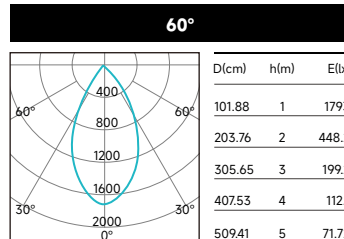

Type:

Project:

PHOTOMETRIC DATA (NON-DIMMING)

LUMEN PACKAGE	POWER	CCT	10°			60°		
			LUMENS	EFFICACY	MAX CANDELA	LUMENS	EFFICACY	MAX CANDELA
TLO020-31	20W	3000K	1090	52	22506	1366	65	1783
TLO025-31	25W	3000K	1232	47	25733	1484	57	1927

LUMEN PACKAGE	POWER	CCT	25°			60°		
			LUMENS	EFFICACY	MAX CANDELA	LUMENS	EFFICACY	MAX CANDELA
TLO020-31	20W	3000K	1628	88	8405	1789	97	1918
TLO025-31	25W	3000K	1920	85	9908	2107	93	2258
TLO030-31	30W	3000K	2244	84	11612	2463	92	2638

LUMEN MULTIPLIERS

CCT	MULTIPLIER
2700K	0.93
3000K	1.00
3500K	1.07
4000K	1.15

Applying Lumen Multipliers to Calculate Delivered Lumens

Base Fixture Delivered Lumens (from PHOTOMETRIC DATA)	x	CCT Multiplier	=	Delivered Lumens for Desired Fixture
STANDARD TRIM Example: TLO020-31 20W 3500K				
1090 lm	x	1.07	=	1166 lm

LIGHT DISTRIBUTION

3000K 20W