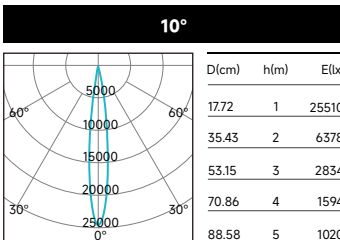

Type:

Project:

PHOTOMETRIC DATA (NON-DIMMING)

LUMEN PACKAGE	POWER	CCT	10°			60°		
			LUMENS	EFFICACY	MAX CANDELA	LUMENS	EFFICACY	MAX CANDELA
TLO020-31	20W	3000K	1090	52	22506	1366	65	1783
TLO025-31	25W	3000K	1232	47	25733	1484	57	1927

LUMEN PACKAGE	POWER	CCT	25°			60°		
			LUMENS	EFFICACY	MAX CANDELA	LUMENS	EFFICACY	MAX CANDELA
TLO020-31	20W	3000K	1628	88	8405	1789	97	1918
TLO025-31	25W	3000K	1920	85	9908	2107	93	2258
TLO030-31	30W	3000K	2244	84	11612	2463	92	2638

LUMEN MULTIPLIERS

CCT	MULTIPLIER
2700K	0.93
3000K	1.00
3500K	1.07
4000K	1.15

Applying Lumen Multipliers to Calculate Delivered Lumens

Base Fixture Delivered Lumens (from PHOTOMETRIC DATA)	x	CCT Multiplier	=	Delivered Lumens for Desired Fixture
STANDARD TRIM Example: TLO020-31 20W 3500K				
1090 lm	x	1.07	=	1166 lm

LIGHT DISTRIBUTION

3000K 20W

3000K 20W

3000K 25W

3000K 25W

3000K 30W