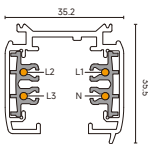

DIMENSION

TLO020-31
TLO025-31

TLO030-31

INSTALLATION

Track-mounted

4-pin 3-circuit

Surface-mounted

TLO020-32
TLO025-32
TLO030-32

Pendant

TLO020-33
TLO025-33
TLO030-33

Wall-mounted

TLO020-34
TLO025-34
TLO030-34