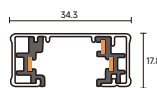

Global

Standard

3 pin

Halo

2 pin

Juno

Lightolier

Surface-mounted