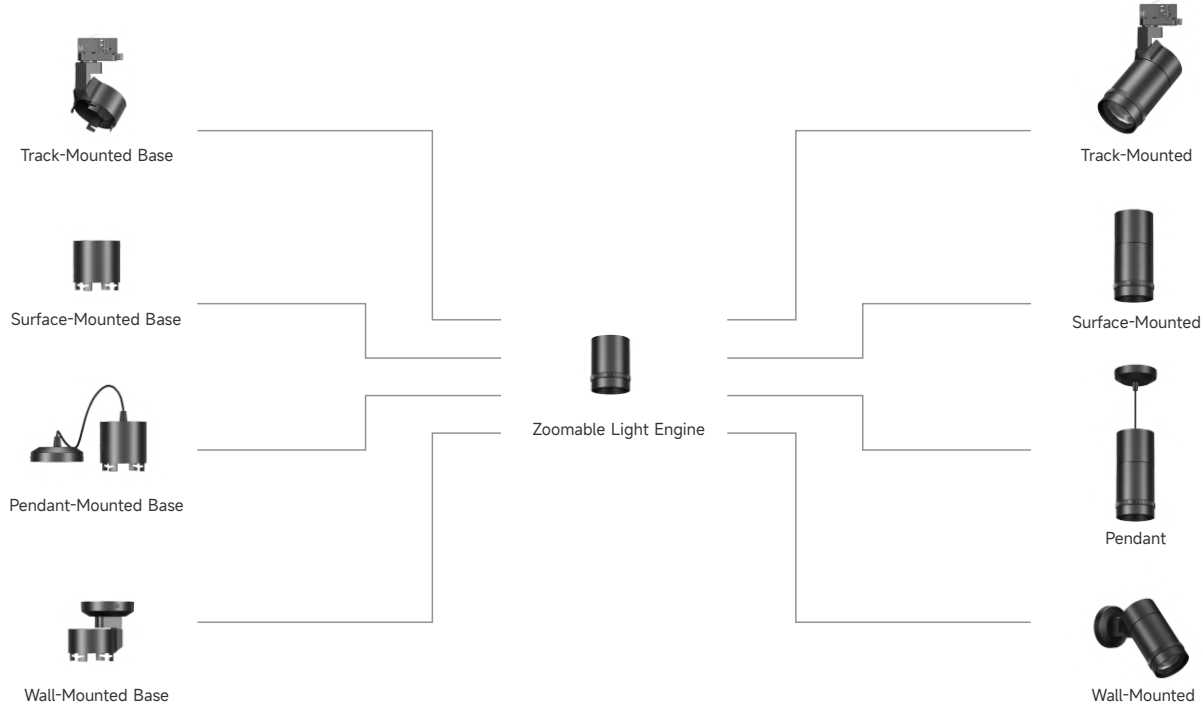

FEATURES

- Stylish and compact design with integrated driver.
- Excellent modular combination concept: integrated driver+ different fixture bases, DIY to get different light solutions and easy for maintenance.
- Beam angle adjustable mechanism provides endless beam options from a narrow to wide flood distribution by simply rotate the rubber ring.
- Light efficiency is up to 90lm/W.
- Patented joints can hold the track head at any positions without malfunctions.
- 360°+ rotation without dead angle and 90° vertical aiming.
- Use OVEGA family to get a unified impression in one environment.

TLO020-32
TLO025-32
TLO030-32

Pendant

TLO020-33
TLO025-33
TLO030-33

Wall-mounted

TLO020-34
TLO025-34
TLO030-34

EXCELLENT MODULAR COMBINATION CONCEPT

OVEGA TRACK LIGHT SYSTEM

UNLIMITED POSSIBILITIES with OVEGA family. Seven versions in excellent modular combination concept with similar appearances but different light solutions entitle OVEGA family will fit smoothly into any retails, museums and galleries environment.

In versions with different light solutions, OVEGA covers high performance accent lighting with very narrow beam 6°, different interchangeable beam lens & different optical accessories, flood lighting of exhibits, beam angle adjusting from narrow to wide, wall washing and projection.

Except versatile light solutions, OVEGA is also a complete family with different installation methods(track-mounted, pendant, surface-mounted and wall-mounted). So, if you have an environment where ask for different light solutions & different installation methods, OVEGA family will be a great choice to get a unified impression.