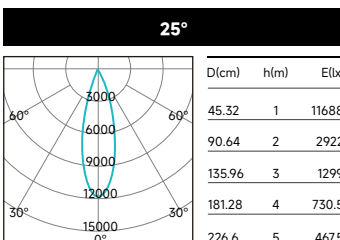

ELECTRICAL

Power: 20W / 25W / 30W
 Voltage: 220-240V / 100-277V AC
 Frequency: 50/60Hz
 Class: II
 Power Factor: >0.90
 Dimming: On-off / 0/1-10V / DALI / TRIAC

OPTICAL

LED Type: COB
 Lumen Output: 1789lm(20W), 2107lm(25W),2463lm(30W)
 Beam Optic: 10°-60°(20W/25W), 25°-60°
 Color Quality: CRI 80+/90+/95+, SDCM≤3
 Color Temperature: Static white: 2700K/3000K/3500K/4000K
 TM30 values: Rf: 99-105 Rg: 88-92
 LM80: ANSI/IES LM-80-15

LUMEN MULTIPLIERS

CCT	MULTIPLIER
2700K	0.93
3000K	1.00
3500K	1.07
4000K	1.15

Applying Lumen Multipliers to Calculate Delivered Lumens

Base Fixture Delivered Lumens (from PHOTOMETRIC DATA)	x	CCT Multiplier	=	Delivered Lumens for Desired Fixture
STANDARD TRIM Example: TLO020-31 20W 3500K				
1090 lm	x	1.07	=	1166 lm

LIGHT DISTRIBUTION

3000K 20W

3000K 20W

3000K 25W

3000K 25W

3000K 30W

DIMENSION

Track-mounted