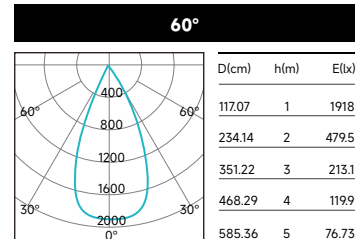

Type:

Project:

PHOTOMETRIC DATA (NON-DIMMING)

LUMEN PACKAGE	POWER	CCT	10°			60°		
			LUMENS	EFFICACY	MAX CANDELA	LUMENS	EFFICACY	MAX CANDELA
TLO020-31	20W	3000K	1090	52	22506	1366	65	1783
TLO025-31	25W	3000K	1232	47	25733	1484	57	1927

LUMEN PACKAGE	POWER	CCT	25°			60°		
			LUMENS	EFFICACY	MAX CANDELA	LUMENS	EFFICACY	MAX CANDELA
TLO020-31	20W	3000K	1628	88	8405	1789	97	1918
TLO025-31	25W	3000K	1920	85	9908	2107	93	2258
TLO030-31	30W	3000K	2244	84	11612	2463	92	2638

LUMEN MULTIPLIERS

CCT	MULTIPLIER
2700K	0.93
3000K	1.00
3500K	1.07
4000K	1.15

Applying Lumen Multipliers to Calculate Delivered Lumens

Base Fixture Delivered Lumens (from PHOTOMETRIC DATA)	x	CCT Multiplier	=	Delivered Lumens for Desired Fixture
STANDARD TRIM Example: TLO020-31 20W 3500K				
1090 lm	x	1.07	=	1166 lm

LIGHT DISTRIBUTION

3000K 20W

3000K 20W

3000K 25W

3000K 25W

3000K 30W