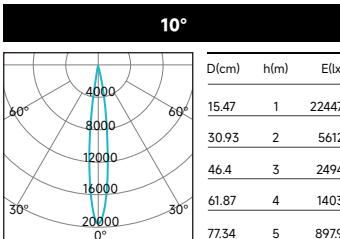

Type:

Project:

PHOTOMETRIC DATA (NON-DIMMING)

LUMEN PACKAGE	POWER	CCT	10°			60°		
			LUMENS	EFFICACY	MAX CANDELA	LUMENS	EFFICACY	MAX CANDELA
TLO020-31	20W	3000K	1090	52	22506	1366	65	1783
TLO025-31	25W	3000K	1232	47	25733	1484	57	1927

LUMEN PACKAGE	POWER	CCT	25°			60°		
			LUMENS	EFFICACY	MAX CANDELA	LUMENS	EFFICACY	MAX CANDELA
TLO020-31	20W	3000K	1628	88	8405	1789	97	1918
TLO025-31	25W	3000K	1920	85	9908	2107	93	2258
TLO030-31	30W	3000K	2244	84	11612	2463	92	2638

LUMEN MULTIPLIERS

CCT	MULTIPLIER
2700K	0.93
3000K	1.00
3500K	1.07
4000K	1.15

Applying Lumen Multipliers to Calculate Delivered Lumens

Base Fixture Delivered Lumens (from PHOTOMETRIC DATA)	x	CCT Multiplier	=	Delivered Lumens for Desired Fixture
STANDARD TRIM Example: TLO020-31 20W 3500K				
1090 lm	x	1.07	=	1166 lm

LIGHT DISTRIBUTION

3000K 20W