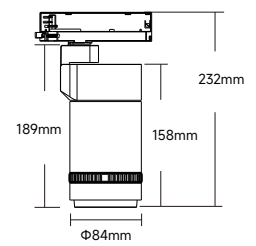

DIMENSION

TLO020-31
TLO025-31

TLO030-31

INSTALLATION

Track-mounted

Surface-mounted

TLO020-32
TLO025-32
TLO030-32

Pendant

TLO020-33
TLO025-33
TLO030-33

Wall-mounted

TLO020-34
TLO025-34
TLO030-34