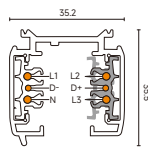

LIGHT DISTRIBUTION

3000K 20W

3000K 20W

3000K 25W

3000K 25W

3000K 30W

DIMENSION

Track-mounted

TLO020-31
TLO025-31

Track-mounted

TLO030-31

INSTALLATION

Track-mounted

6-pin 3-circuit

DALI

4-pin 3-circuit