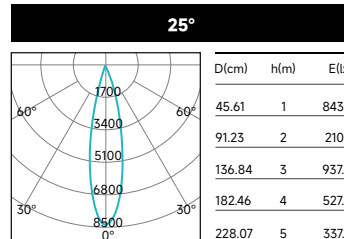

Type:

Project:

PHOTOMETRIC DATA (NON-DIMMING)

LUMEN PACKAGE	POWER	CCT	10°			60°		
			LUMENS	EFFICACY	MAX CANDELA	LUMENS	EFFICACY	MAX CANDELA
TLO020-31	20W	3000K	1090	52	22506	1366	65	1783
TLO025-31	25W	3000K	1232	47	25733	1484	57	1927

LUMEN PACKAGE	POWER	CCT	25°			60°		
			LUMENS	EFFICACY	MAX CANDELA	LUMENS	EFFICACY	MAX CANDELA
TLO020-31	20W	3000K	1628	88	8405	1789	97	1918
TLO025-31	25W	3000K	1920	85	9908	2107	93	2258
TLO030-31	30W	3000K	2244	84	11612	2463	92	2638

LUMEN MULTIPLIERS

CCT	MULTIPLIER
2700K	0.93
3000K	1.00
3500K	1.07
4000K	1.15

Applying Lumen Multipliers to Calculate Delivered Lumens

Base Fixture Delivered Lumens (from PHOTOMETRIC DATA)	x	CCT Multiplier	=	Delivered Lumens for Desired Fixture
STANDARD TRIM Example: TLO020-31 20W 3500K				
1090 lm	x	1.07	=	1166 lm

LIGHT DISTRIBUTION

3000K 20W

3000K 20W

3000K 25W

3000K 25W

3000K 30W