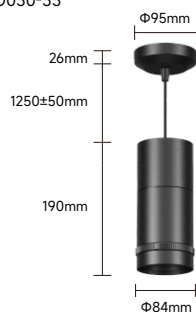

Pendant

TLO020-33
TLO025-33
TLO030-33