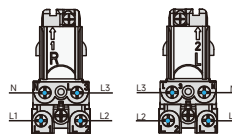

DIMENSION

TLO020-31
TLO025-31

TLO030-31

INSTALLATION

Track-mounted

4-pin 3-circuit

Surface-mounted

TLO020-32
TLO025-32
TLO030-32

Pendant

TLO020-33
TLO025-33
TLO030-33

Wall-mounted

TLO020-34
TLO025-34
TLO030-34