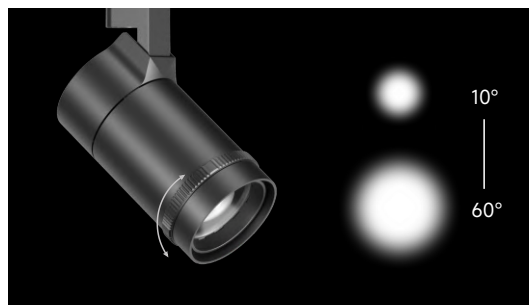

Type:

SPECIFICATION SHEET

Project:

Page 1 / 5

OVEGA-Zoomable

TLO020-31 / TLO025-31 / TLO030-31

DESCRIPTION

OVEGA(EN-TLO series, Zoomable version) is a stylish and compact LED track light that will fit smoothly into any museum, gallery and retail environments. Featuring an adjustable beam mechanism designed to provide endless beam options from a 10° narrow to a 60° wide flood distribution. The head can be adjusted precisely 360°+ horizontal(rotation) and 90° vertical without dead angle. The light, as a result, is emitted exactly where you need it. The integrated driver gives clean feeling and the ceiling will not be cluttered with drivers aimed in different directions.

FEATURES

- Stylish and compact design with integrated driver.
- Excellent modular combination concept: integrated driver+ different fixture bases, DIY to get different light solutions and easy for maintenance.
- Beam angle adjustable mechanism provides endless beam options from a narrow to wide flood distribution by simply rotate the rubber ring.
- Light efficiency is up to 90lm/W.
- Patented joints can hold the track head at any positions without malfunctions.
- 360°+ rotation without dead angle and 90° vertical aiming.
- Use OVEGA family to get a unified impression in one environment.

ELECTRICAL

Power: 20W / 25W / 30W
Voltage: 220-240V / 100-277V AC
Frequency: 50/60Hz
Class: II
Power Factor: >0.90
Dimming: On-off / 0/1-10V / DALI / TRIAC

OPTICAL

LED Type: COB
Lumen Output: 1789lm(20W), 2107lm(25W),2463lm(30W)
Beam Optic: 10°-60°(20W/25W), 25°-60°
Color Quality: CRI 80+/90+/95+, SDCM≤3
Color Temperature: Static white: 2700K/3000K/3500K/4000K
TM30 values: Rf: 99-105 Rg: 88-92
LM80: ANSI/IES LM-80-15

LUMINAIRE