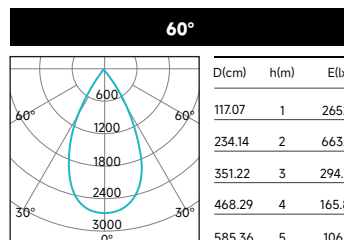

Type:

Project:

PHOTOMETRIC DATA (NON-DIMMING)

LUMEN PACKAGE	POWER	CCT	10°			60°		
			LUMENS	EFFICACY	MAX CANDELA	LUMENS	EFFICACY	MAX CANDELA
TLO020-31	20W	3000K	1090	52	22506	1366	65	1783
TLO025-31	25W	3000K	1232	47	25733	1484	57	1927

LUMEN PACKAGE	POWER	CCT	25°			60°		
			LUMENS	EFFICACY	MAX CANDELA	LUMENS	EFFICACY	MAX CANDELA
TLO020-31	20W	3000K	1628	88	8405	1789	97	1918
TLO025-31	25W	3000K	1920	85	9908	2107	93	2258
TLO030-31	30W	3000K	2244	84	11612	2463	92	2638

LUMEN MULTIPLIERS

CCT	MULTIPLIER
2700K	0.93
3000K	1.00
3500K	1.07
4000K	1.15

Applying Lumen Multipliers to Calculate Delivered Lumens

Base Fixture Delivered Lumens (from PHOTOMETRIC DATA)	x	CCT Multiplier	=	Delivered Lumens for Desired Fixture
STANDARD TRIM Example: TLO020-31 20W 3500K				
1090 lm	x	1.07	=	1166 lm

LIGHT DISTRIBUTION

3000K 20W

3000K 20W

3000K 25W

3000K 25W

3000K 30W