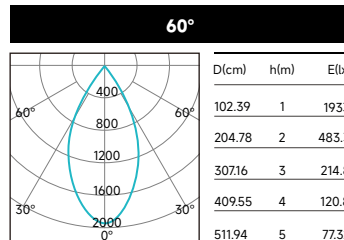

Type:

Project:

PHOTOMETRIC DATA (NON-DIMMING)

LUMEN PACKAGE	POWER	CCT	10°			60°		
			LUMENS	EFFICACY	MAX CANDELA	LUMENS	EFFICACY	MAX CANDELA
TLO020-31	20W	3000K	1090	52	22506	1366	65	1783
TLO025-31	25W	3000K	1232	47	25733	1484	57	1927

LUMEN PACKAGE	POWER	CCT	25°			60°		
			LUMENS	EFFICACY	MAX CANDELA	LUMENS	EFFICACY	MAX CANDELA
TLO020-31	20W	3000K	1628	88	8405	1789	97	1918
TLO025-31	25W	3000K	1920	85	9908	2107	93	2258
TLO030-31	30W	3000K	2244	84	11612	2463	92	2638

LUMEN MULTIPLIERS

CCT	MULTIPLIER
2700K	0.93
3000K	1.00
3500K	1.07
4000K	1.15

Applying Lumen Multipliers to Calculate Delivered Lumens

Base Fixture Delivered Lumens (from PHOTOMETRIC DATA)	x	CCT Multiplier	=	Delivered Lumens for Desired Fixture
STANDARD TRIM Example: TLO020-31 20W 3500K				
1090 lm	x	1.07	=	1166 lm

LIGHT DISTRIBUTION

3000K 20W

3000K 20W

3000K 25W

3000K 25W

3000K 30W