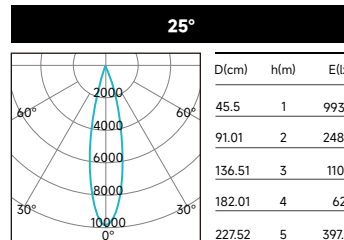

Type:

Project:

PHOTOMETRIC DATA (NON-DIMMING)

LUMEN PACKAGE	POWER	CCT	10°			60°		
			LUMENS	EFFICACY	MAX CANDELA	LUMENS	EFFICACY	MAX CANDELA
TLO020-31	20W	3000K	1090	52	22506	1366	65	1783
TLO025-31	25W	3000K	1232	47	25733	1484	57	1927

LUMEN PACKAGE	POWER	CCT	25°			60°		
			LUMENS	EFFICACY	MAX CANDELA	LUMENS	EFFICACY	MAX CANDELA
TLO020-31	20W	3000K	1628	88	8405	1789	97	1918
TLO025-31	25W	3000K	1920	85	9908	2107	93	2258
TLO030-31	30W	3000K	2244	84	11612	2463	92	2638

LUMEN MULTIPLIERS

CCT	MULTIPLIER
2700K	0.93
3000K	1.00
3500K	1.07
4000K	1.15

Applying Lumen Multipliers to Calculate Delivered Lumens

Base Fixture Delivered Lumens (from PHOTOMETRIC DATA)	x	CCT Multiplier	=	Delivered Lumens for Desired Fixture
STANDARD TRIM Example: TLO020-31 20W 3500K				
1090 lm	x	1.07	=	1166 lm

LIGHT DISTRIBUTION

3000K 20W

3000K 20W

3000K 25W

3000K 25W

3000K 30W