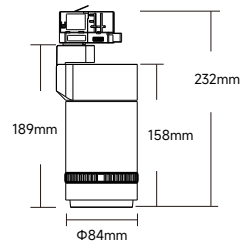

Track-mounted

TLO030-31