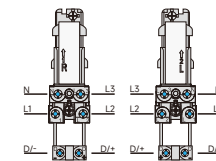

TLO020-31
TLO025-31

Track-mounted

TLO030-31

INSTALLATION

Track-mounted

6-pin 3-circuit

DALI

4-pin 3-circuit